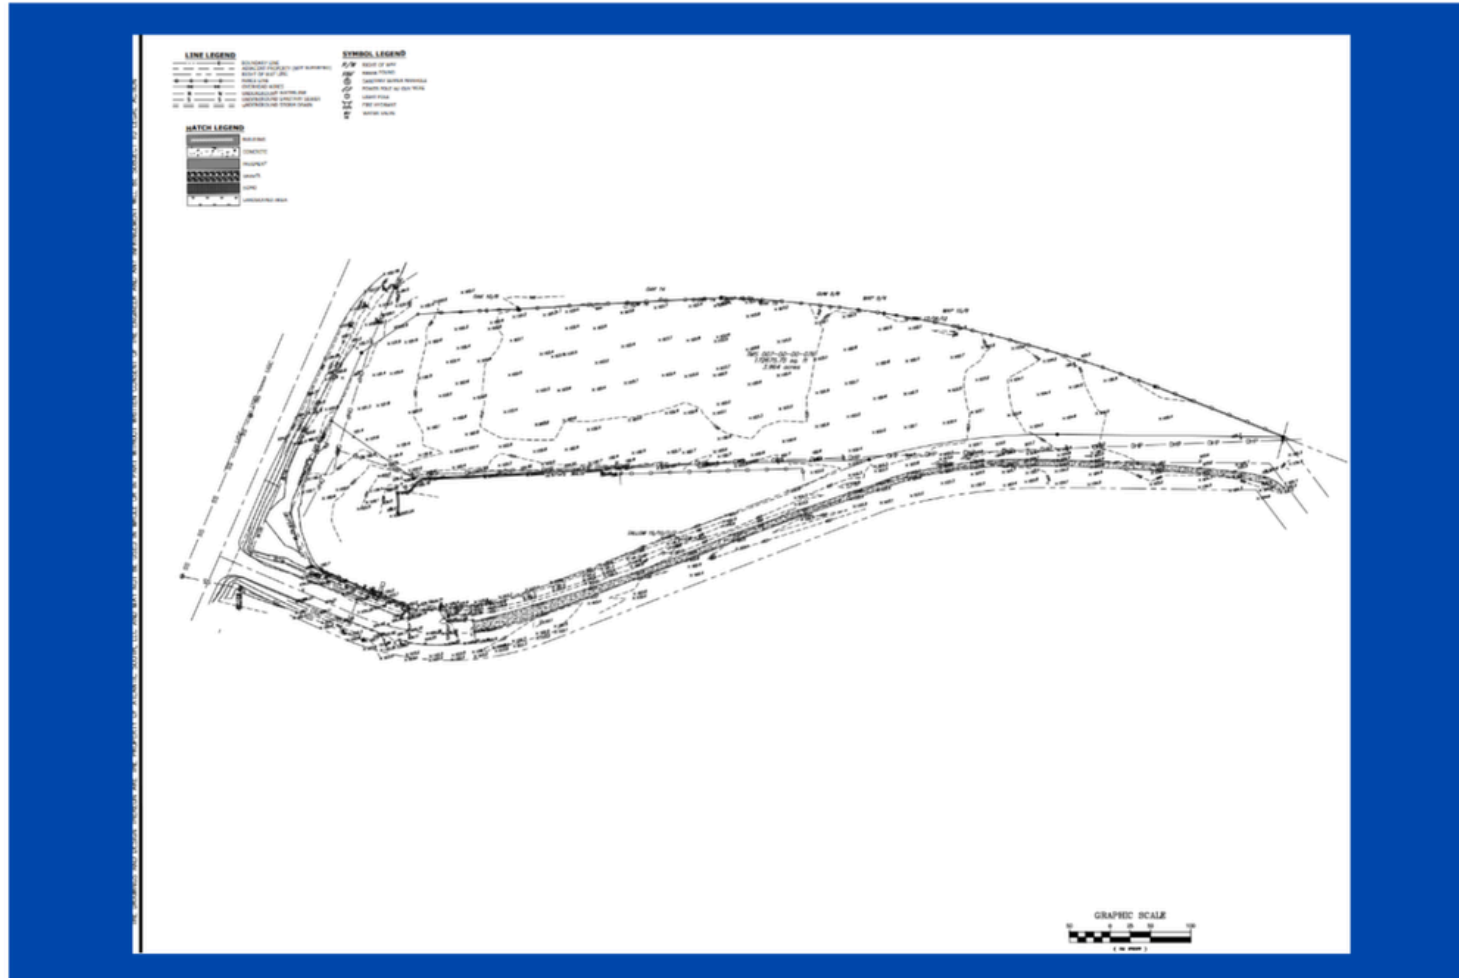

EXCELLENT LOCATION AND VISIBILITY

FOR SALE

$395,000

3.97 ACRES

IMMEDIATE I-95 ACCESS, 3 MILES TO I-26

CONNERS DR, SAINT GEORGE, SC

Jillian Weatherford, CCIM
KW COMMERCIAL®

843.209.2410

JILLIAN@JILLIANWEATHERFORD.COM