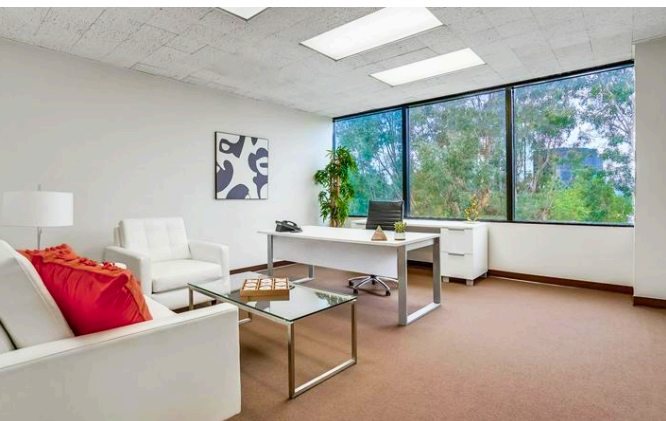

PRIVATE OFFICES & TEAM SUITES

**Work Smart.
Scale Your Business.**

**Interiors Starting at \$550
Exteriors Starting at \$1200
Team Suites Starting at \$3500**

FEATURES :

Flexible lease options
24/7 Access
On-Site Reception
Free Parking