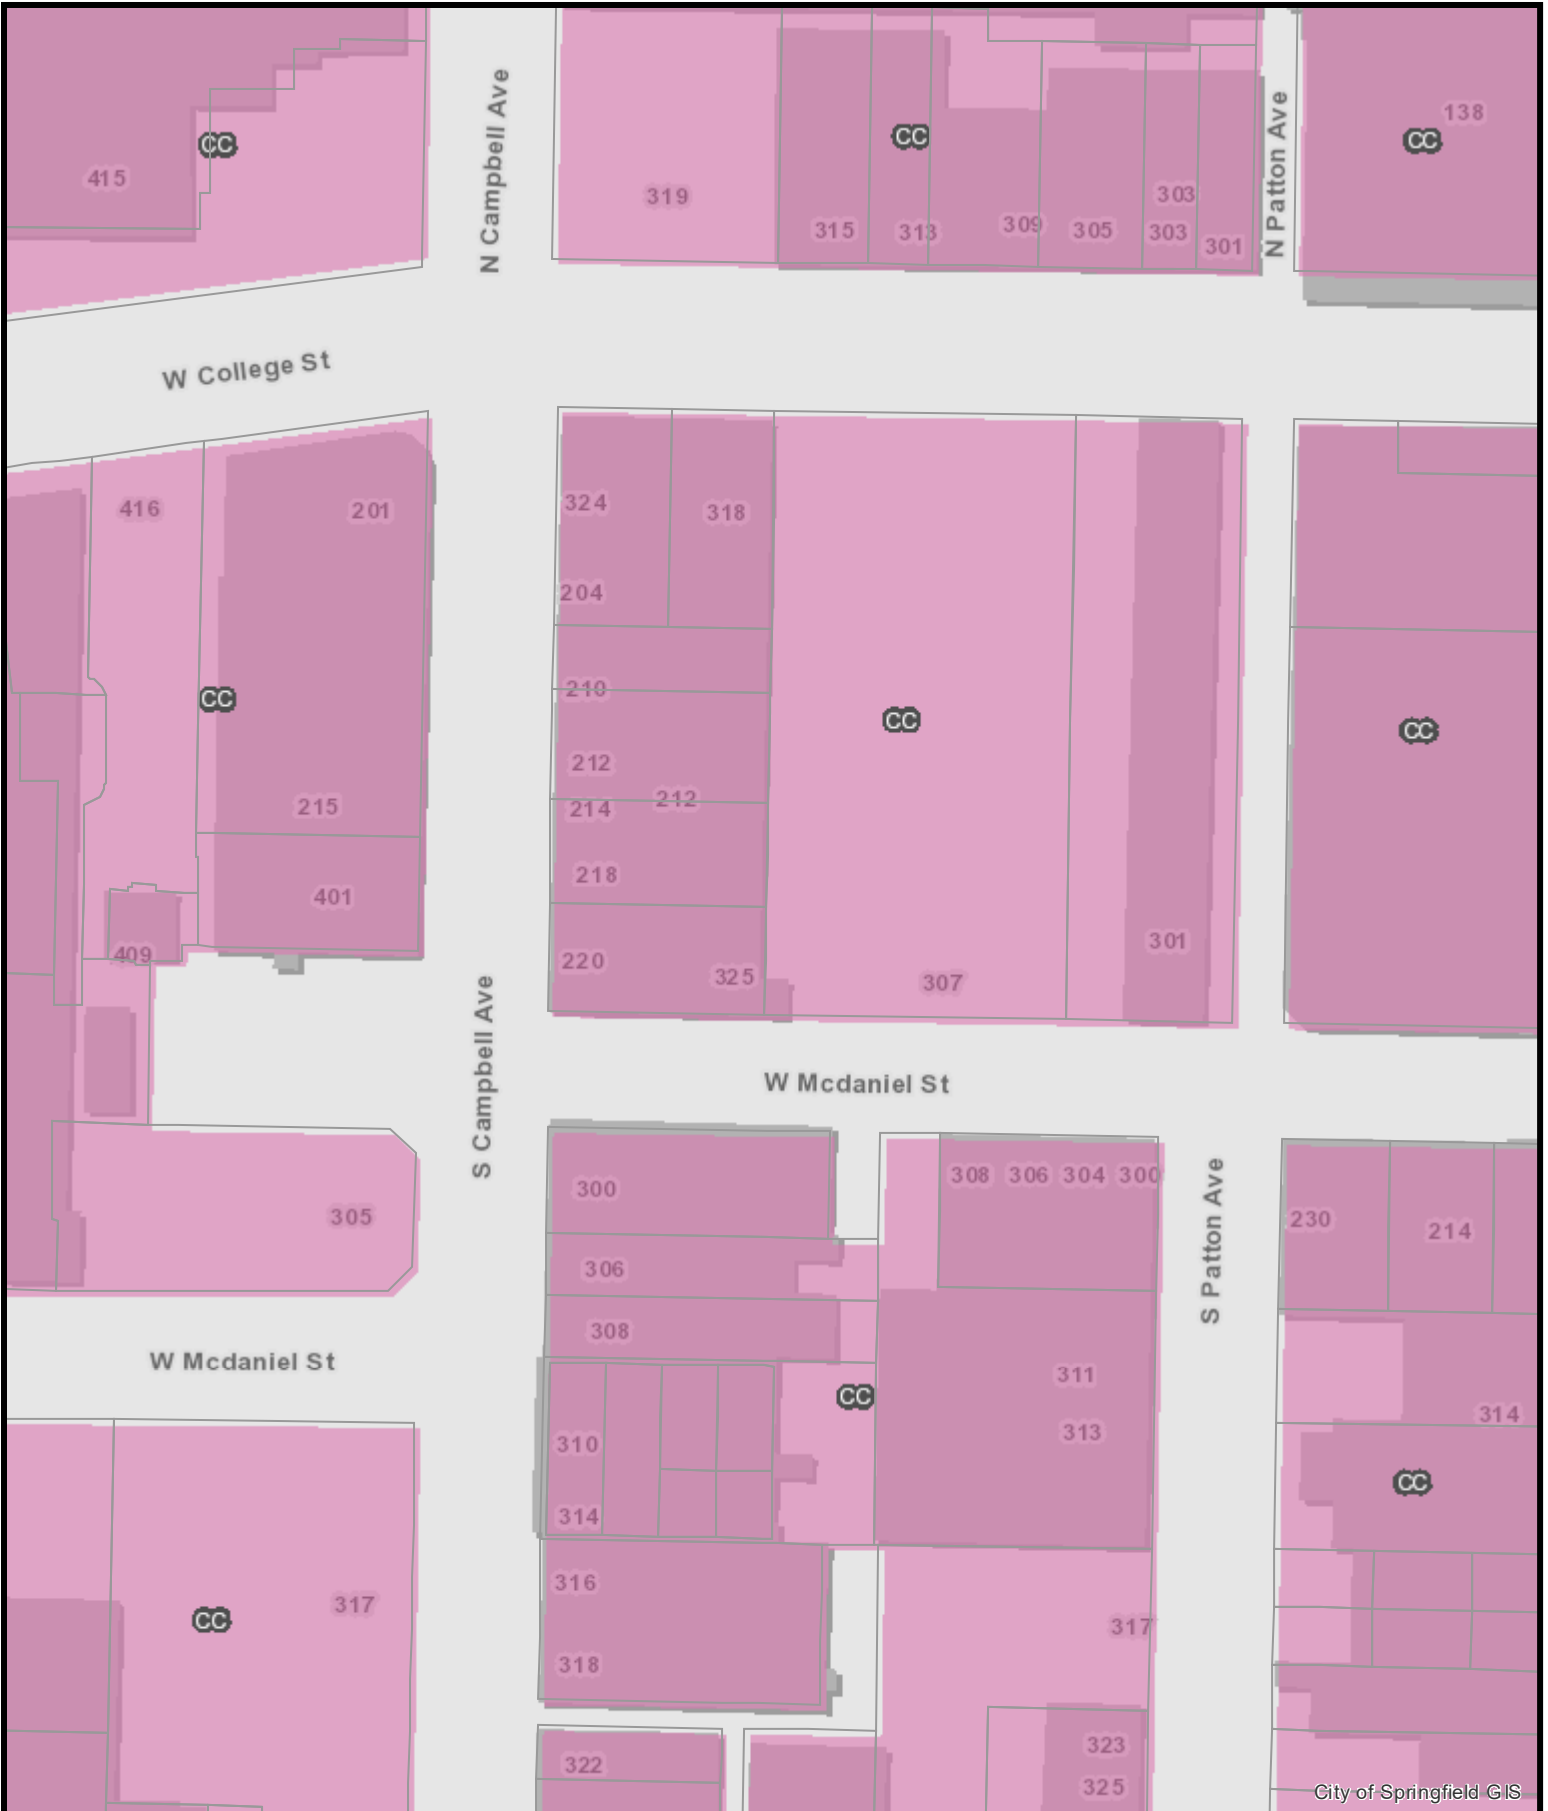

Zoning Districts

City of Springfield GIS