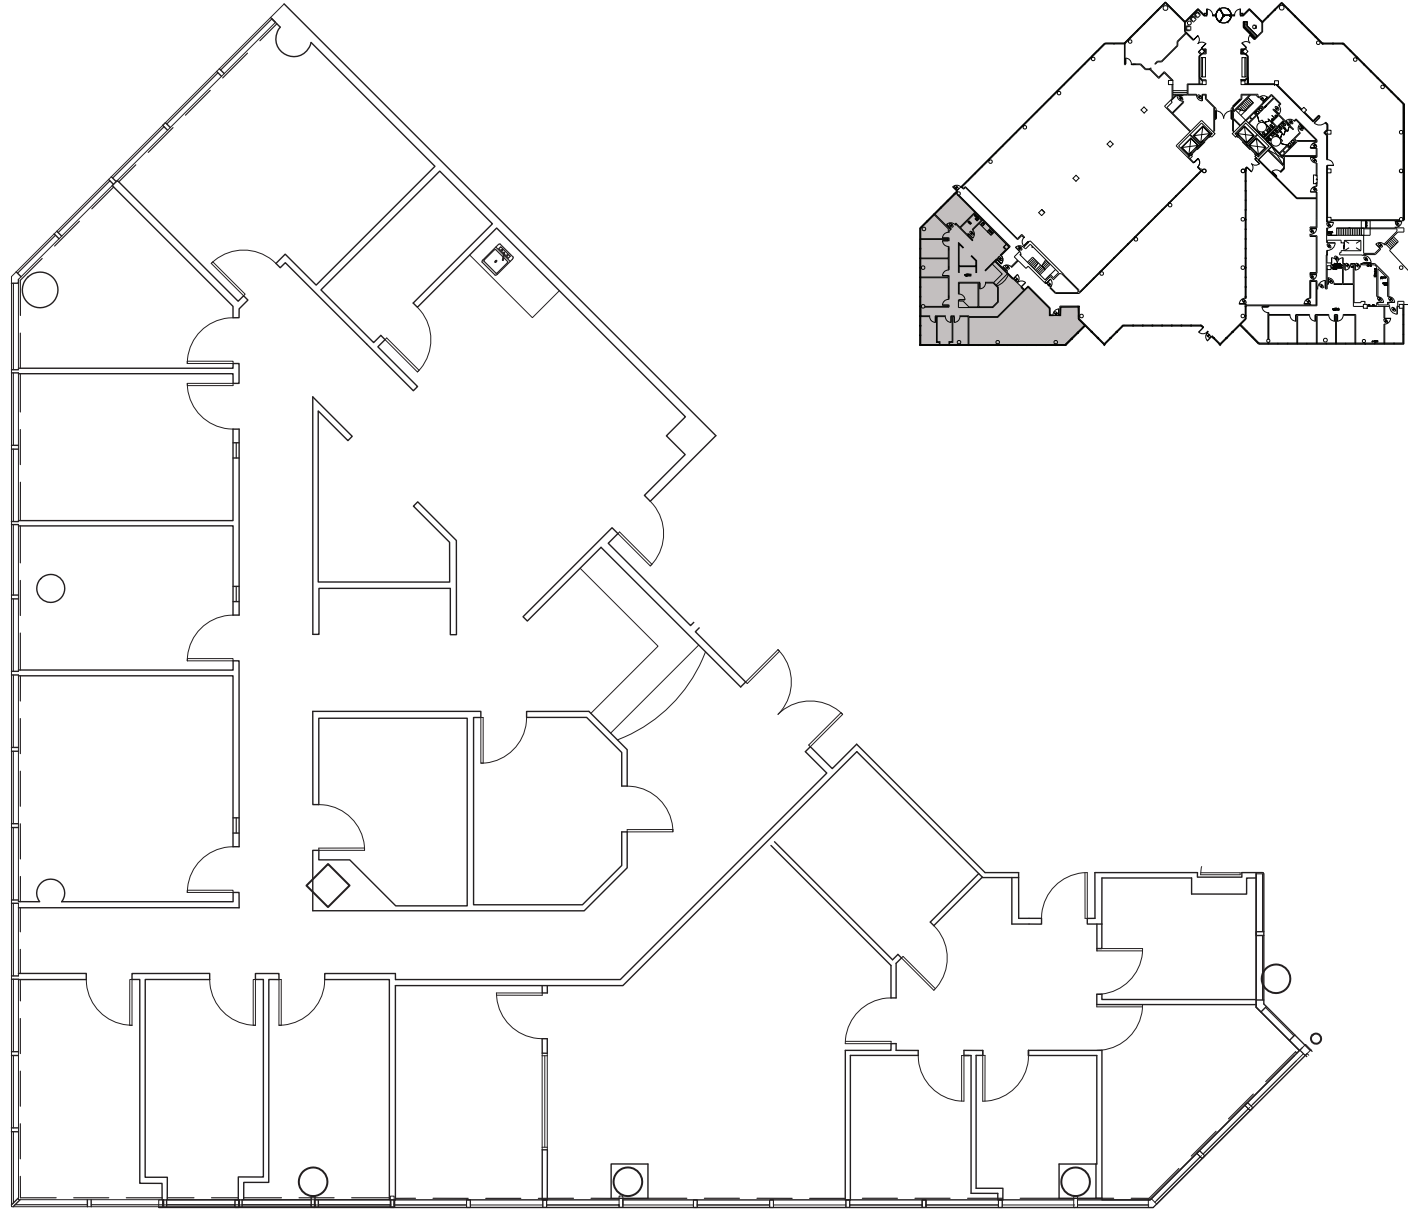

LakePointe One
at Tampa Bay Park
3109 West Dr. M.L. King Blvd.
Tampa, Florida 33607

Suite 111 / 121
4,548 SF

Available March 2020

Laurie Alden
(813) 876-7000

Disclaimer: The above floor plan is not to scale.
The available space shown is believed to be correct but is subject to change.