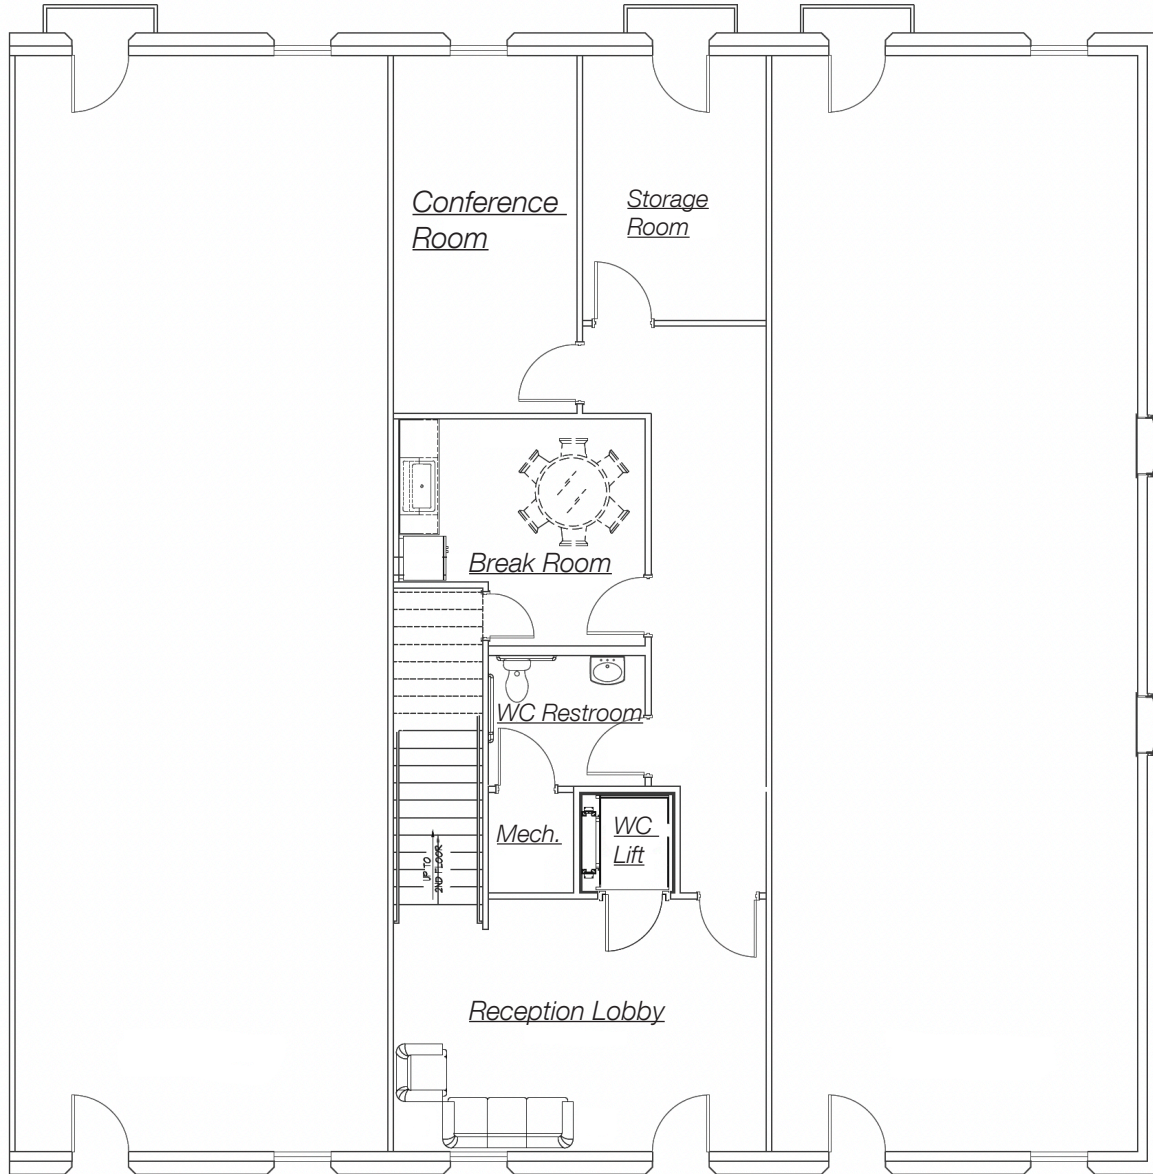

# COURTHOUSE KING SUITES

870 West King Street Boone, NC

King Street

Parking

1st Floor

Jeff Templeton Rentals LLC

(828) 265-7101

King Street

Parking

2nd Floor