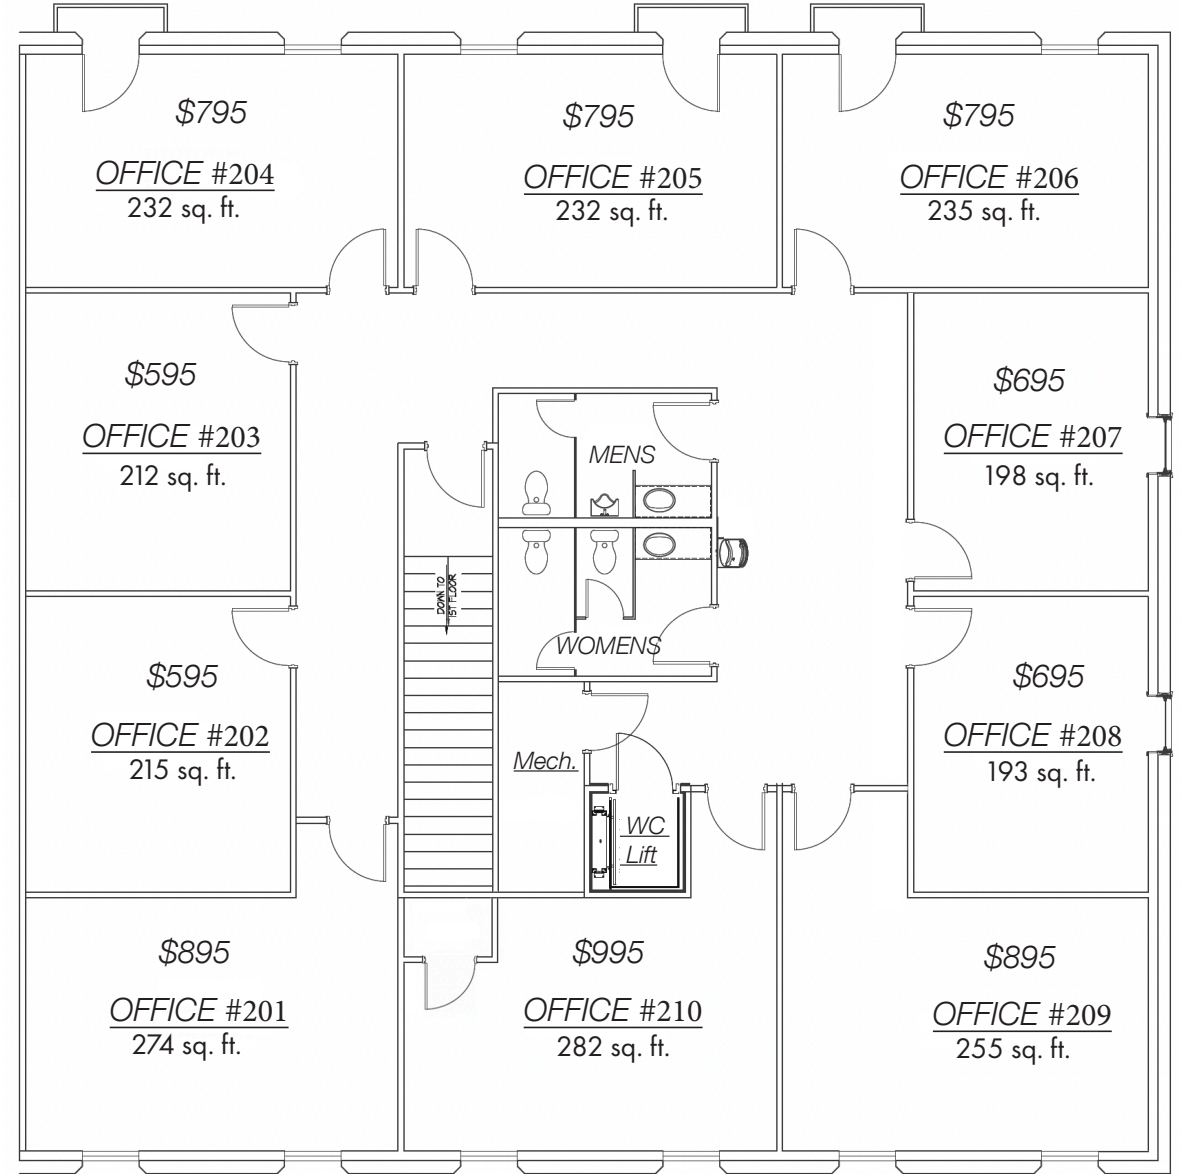

# COURTHOUSE KING SUITES

870 West King Street Boone, NC

King Street

Parking

1st Floor

Jeff Templeton Rentals LLC

(828) 265-7101

King Street

Parking

2nd Floor