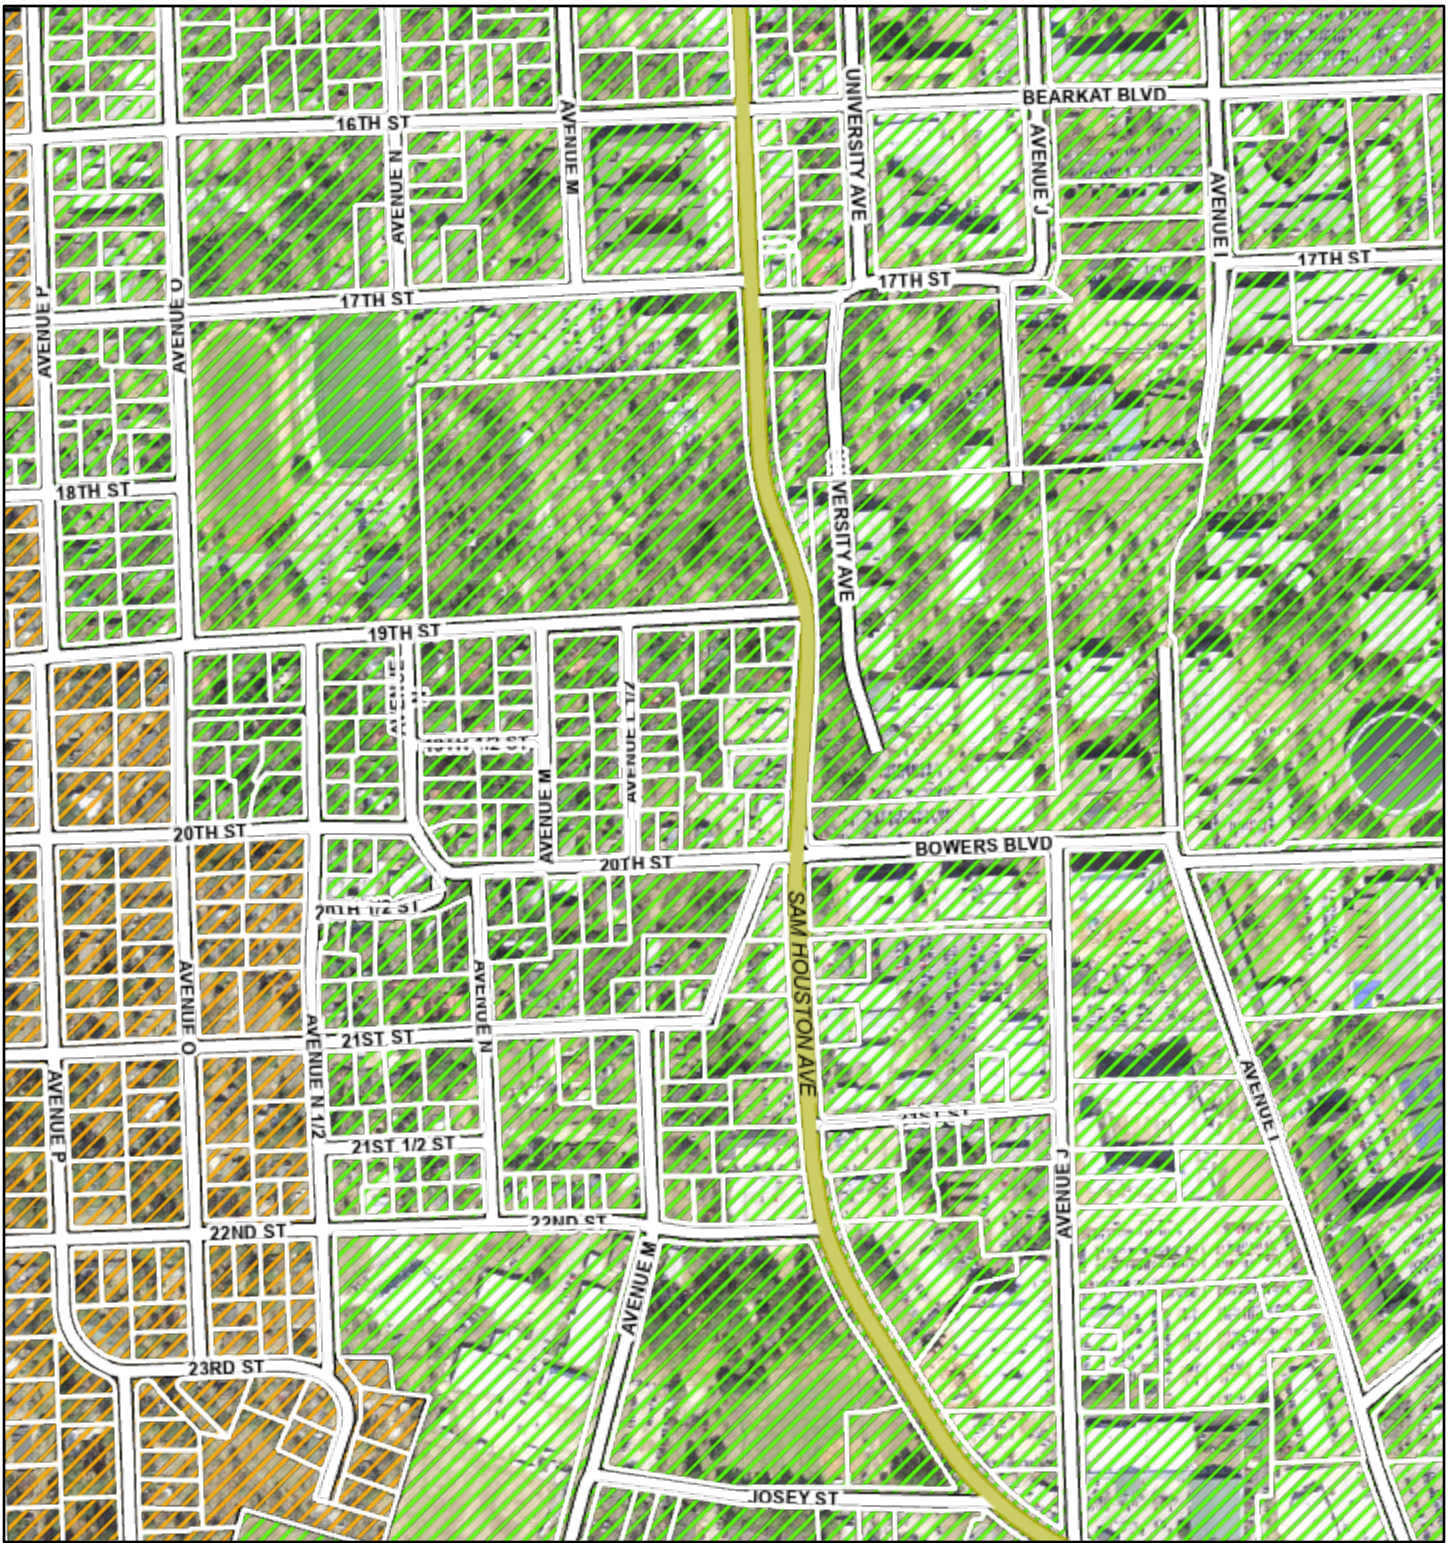

20th St & Ave L 1/2

4/26/2023, 3:26:36 PM

Property Lines

1:10,000

FM; Park Road; State Highway; US Highway

Local Roads

1:6,000

City of Huntsville GIS Division