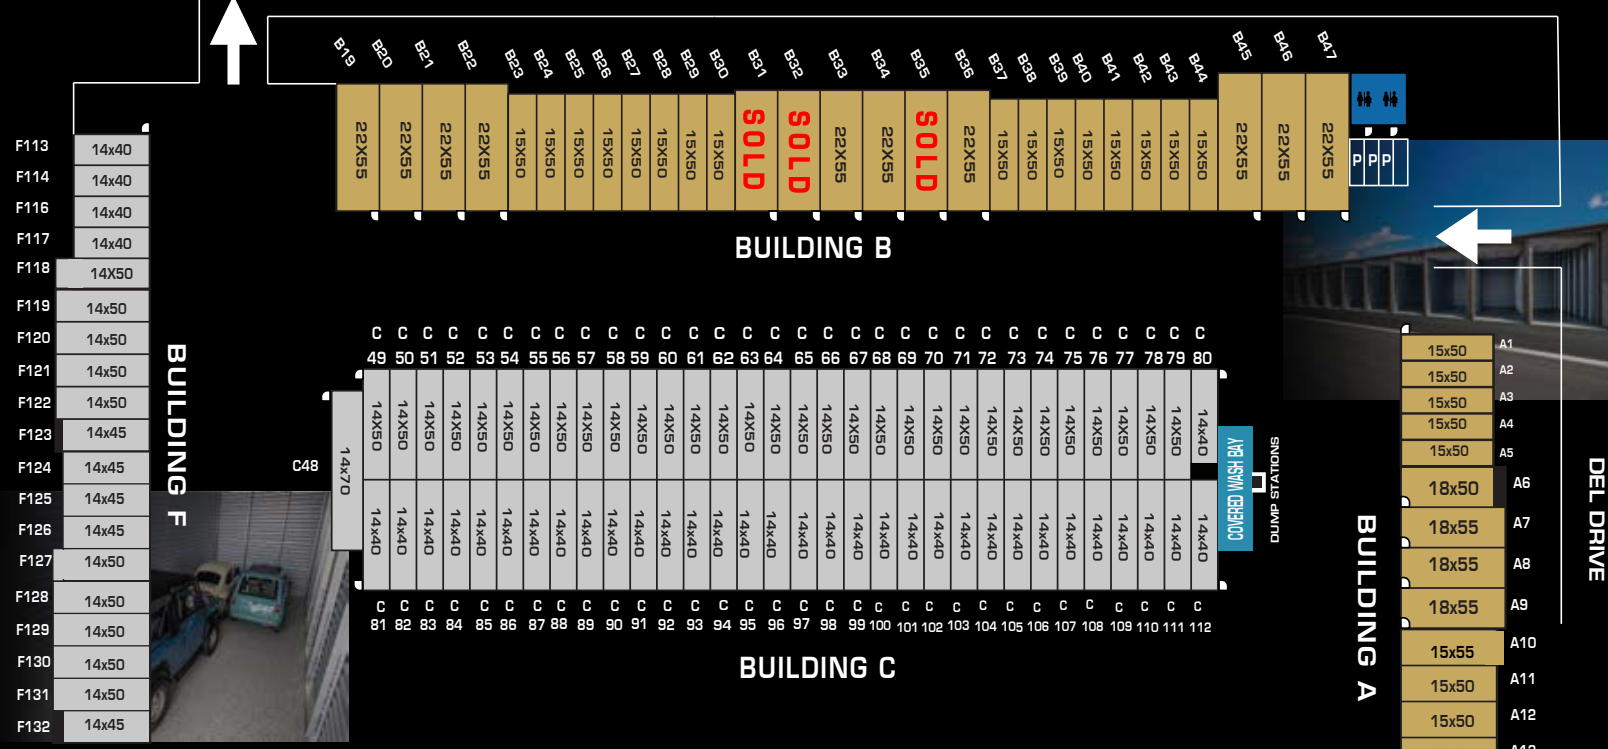

RESERVE YOUR UNIT TODAY

JEROME-TWIN FALLS
501 Del Dr Jerome, ID 83338

- ### STANDARD
- Powered Doors
 - 110V Outlets
 - Wall-Mounted LED lights

- ### LUXE
- Ambient Controlled Mini Split
 - 30 amp Plug
 - Insulated Exterior Building
 - Powered Doors
 - 110V Outlets
 - Wall-Mounted LED lights

Standard Luxe

CROSSROADS POINT BLVD

On-Site Amenities

Quality controlled CCR's

Security cameras

Gated facility with 24/7 access

Dumpster

Exterior LED security lighting