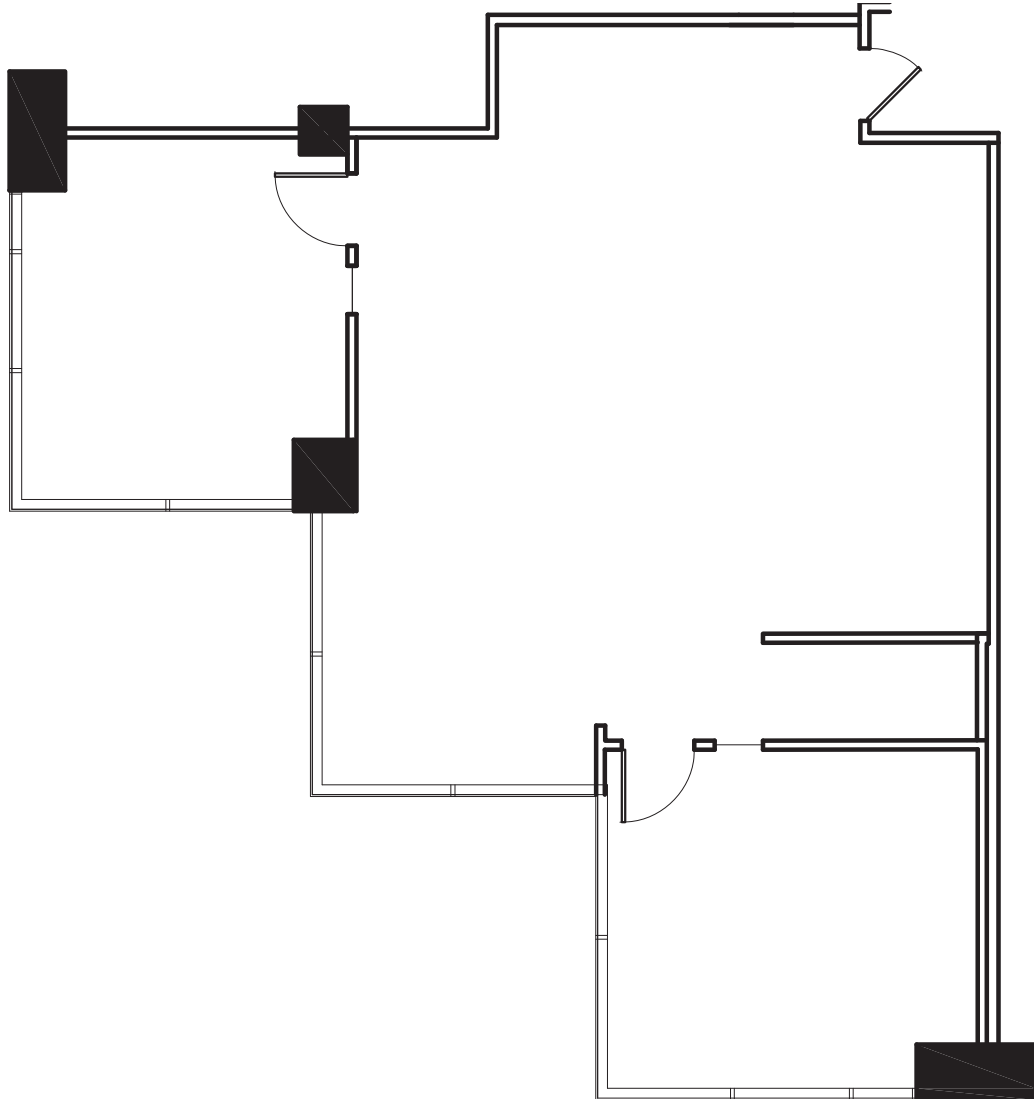

Tower Place

1511 North Westshore Blvd.
Tampa, Florida 33607

Suite 680
1,466 rsf

Laurie Alden
(813) 876-7000

Disclaimer: The above floor plan is not to scale.
The available space shown is believed to be correct but is subject to change.