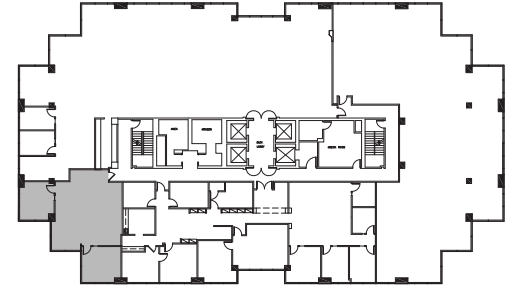

Tower Place

1511 North Westshore Blvd.
Tampa, Florida 33607

Suite 680
1,466 rsf

Laurie Alden
(813) 876-7000

Disclaimer: The above floor plan is not to scale.
The available space shown is believed to be correct but is subject to change.