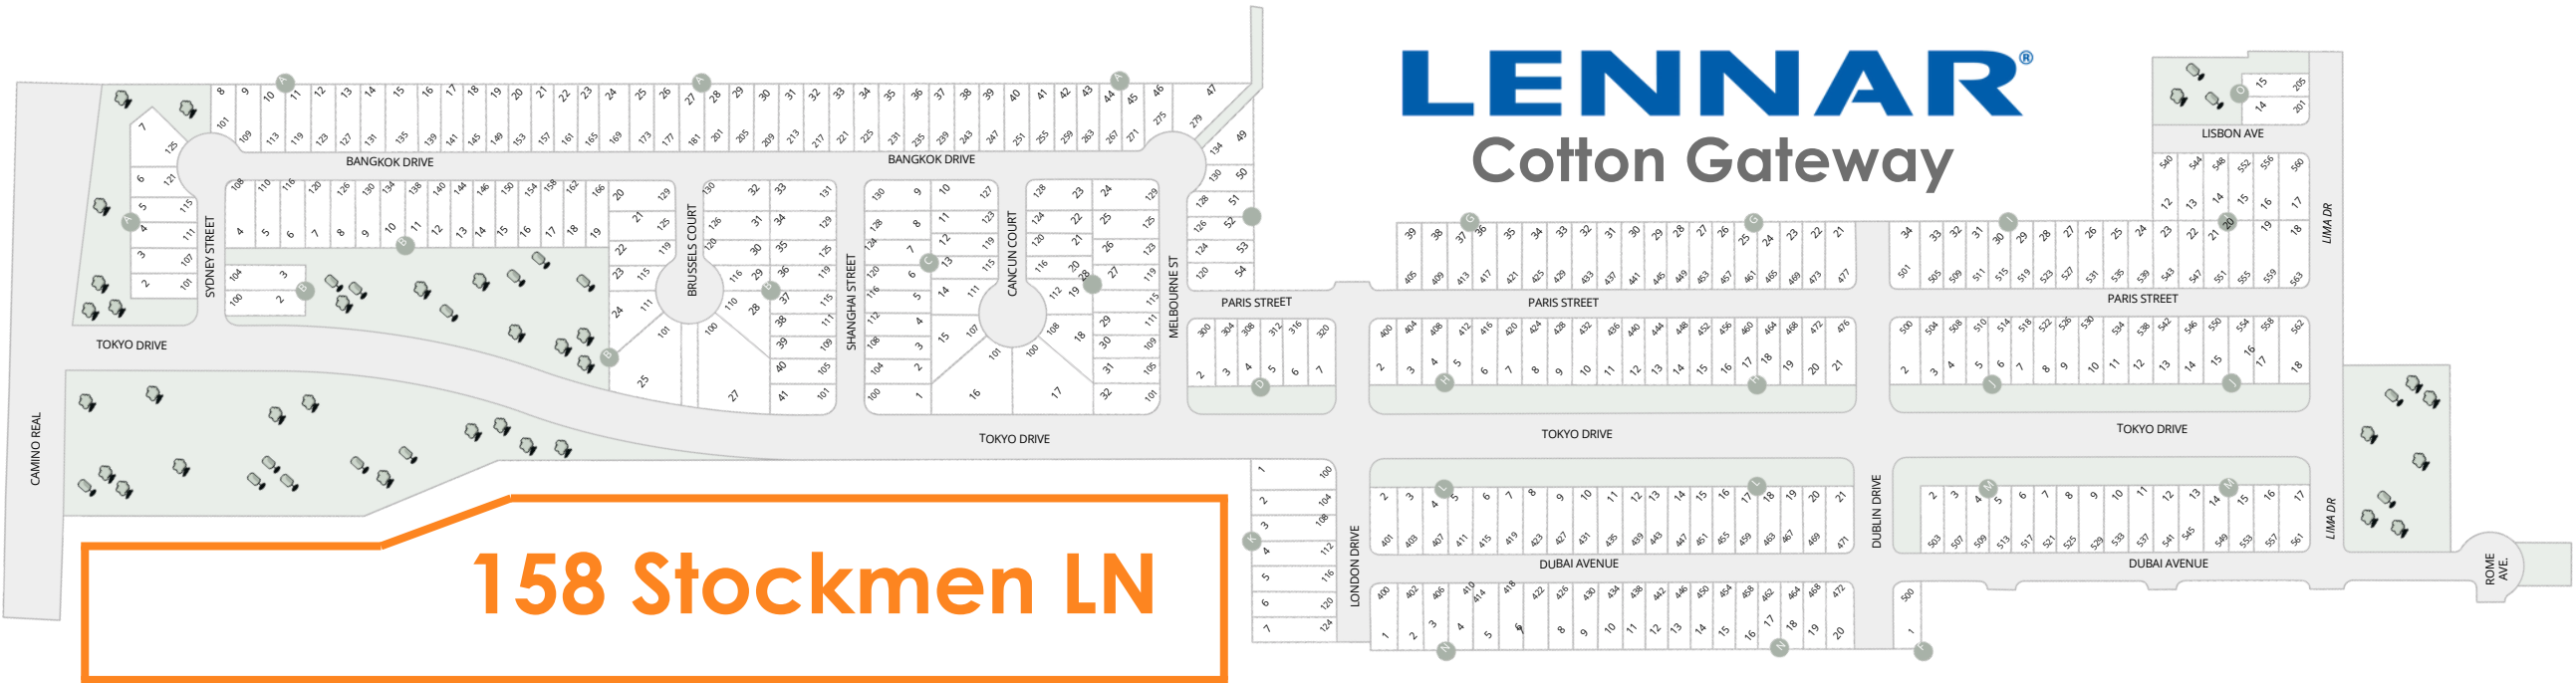

LENNAR®

Cotton Gateway

Survey scaled for easy viewing. Actual lot size and location available via official survey