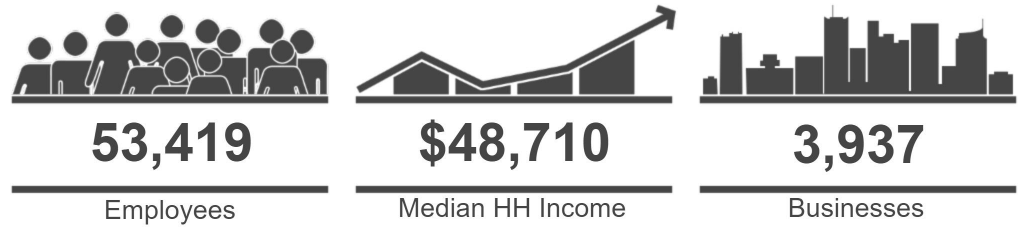

5 Mile Information

Contact Information

Name **Reynolds Baldwin**
Email **Reynolds@lsfiore.com**
Phone **814.946.3686**