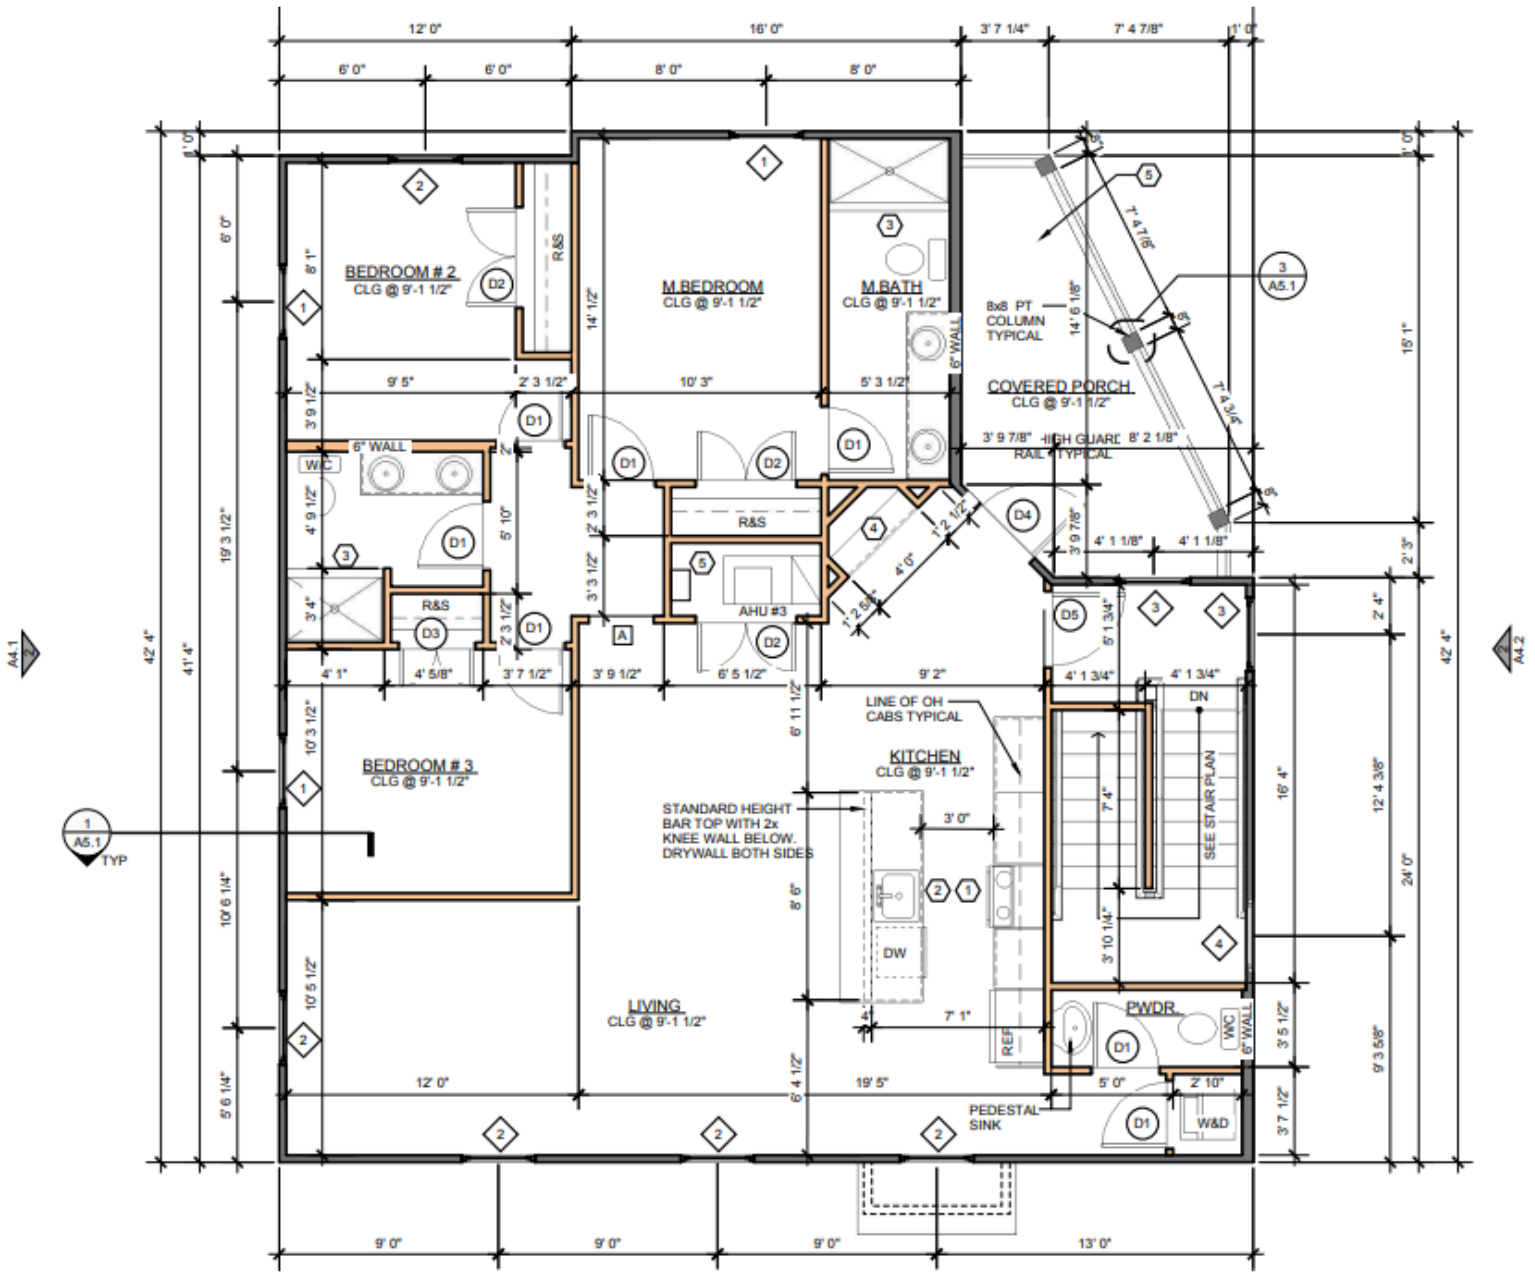

2135 MONTFORD AVE, UNITS A, B, C

CHARLESTON, SC 29403

Floor Plan 1

2135 MONTFORD AVE, UNITS A, B, C

CHARLESTON, SC 29403

Floor Plan 2

2135 MONTFORD AVE, UNITS A, B, C

CHARLESTON, SC 29403

Floor Plan 3