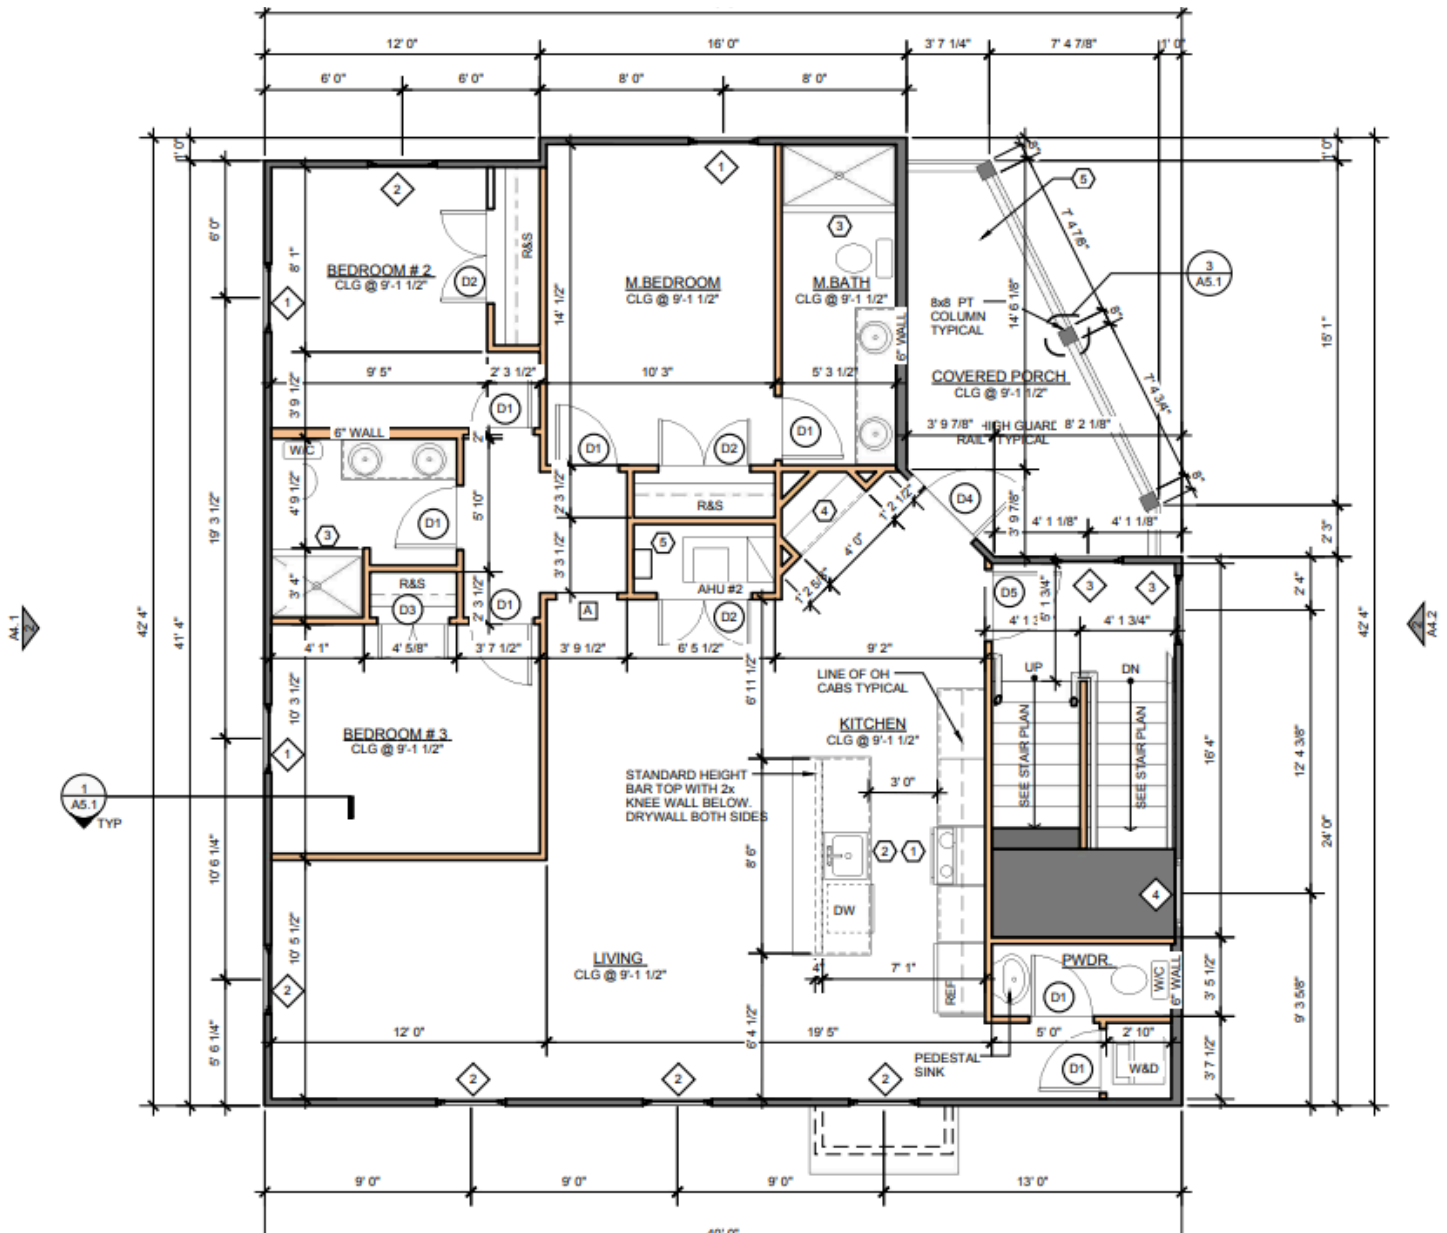

2135 MONTFORD AVE, UNITS A, B, C

CHARLESTON, SC 29403

Floor Plan 1

2135 MONTFORD AVE, UNITS A, B, C

CHARLESTON, SC 29403

Floor Plan 2

2135 MONTFORD AVE, UNITS A, B, C

CHARLESTON, SC 29403

Floor Plan 3