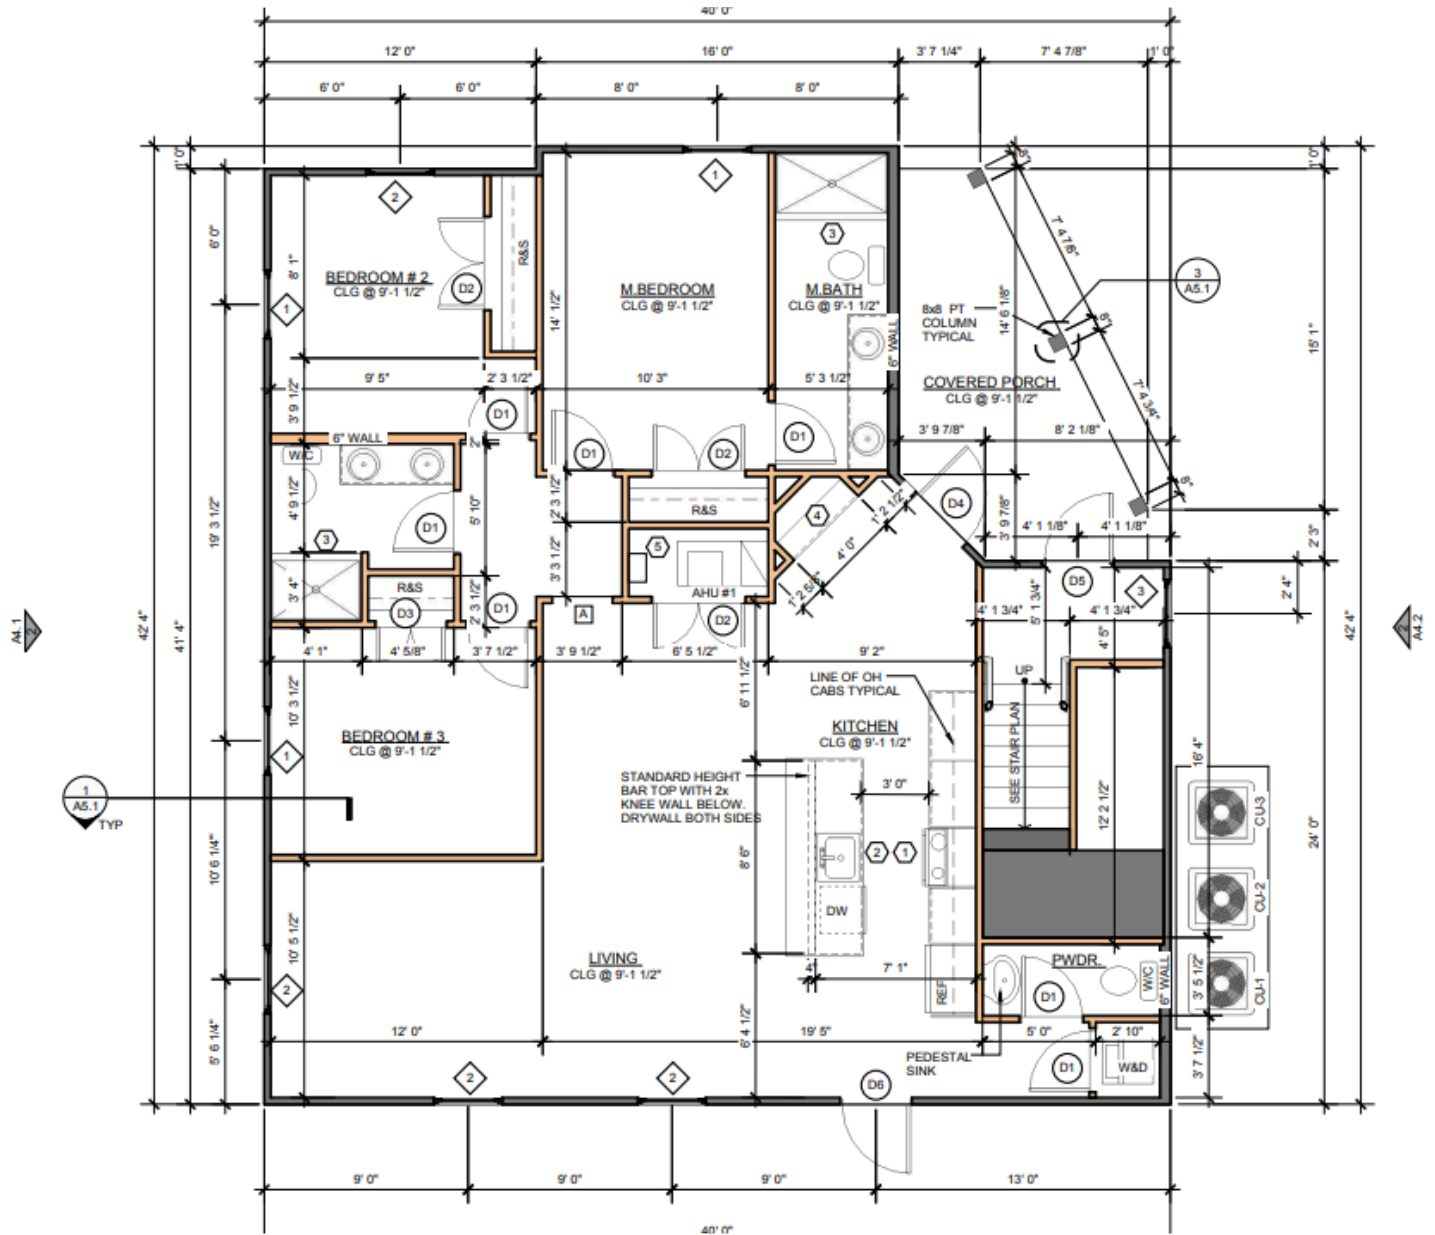

2135 MONTFORD AVE, UNITS A, B, C

CHARLESTON, SC 29403

Floor Plan 1

2135 MONTFORD AVE, UNITS A, B, C

CHARLESTON, SC 29403

Floor Plan 2

2135 MONTFORD AVE, UNITS A, B, C

CHARLESTON, SC 29403

Floor Plan 3