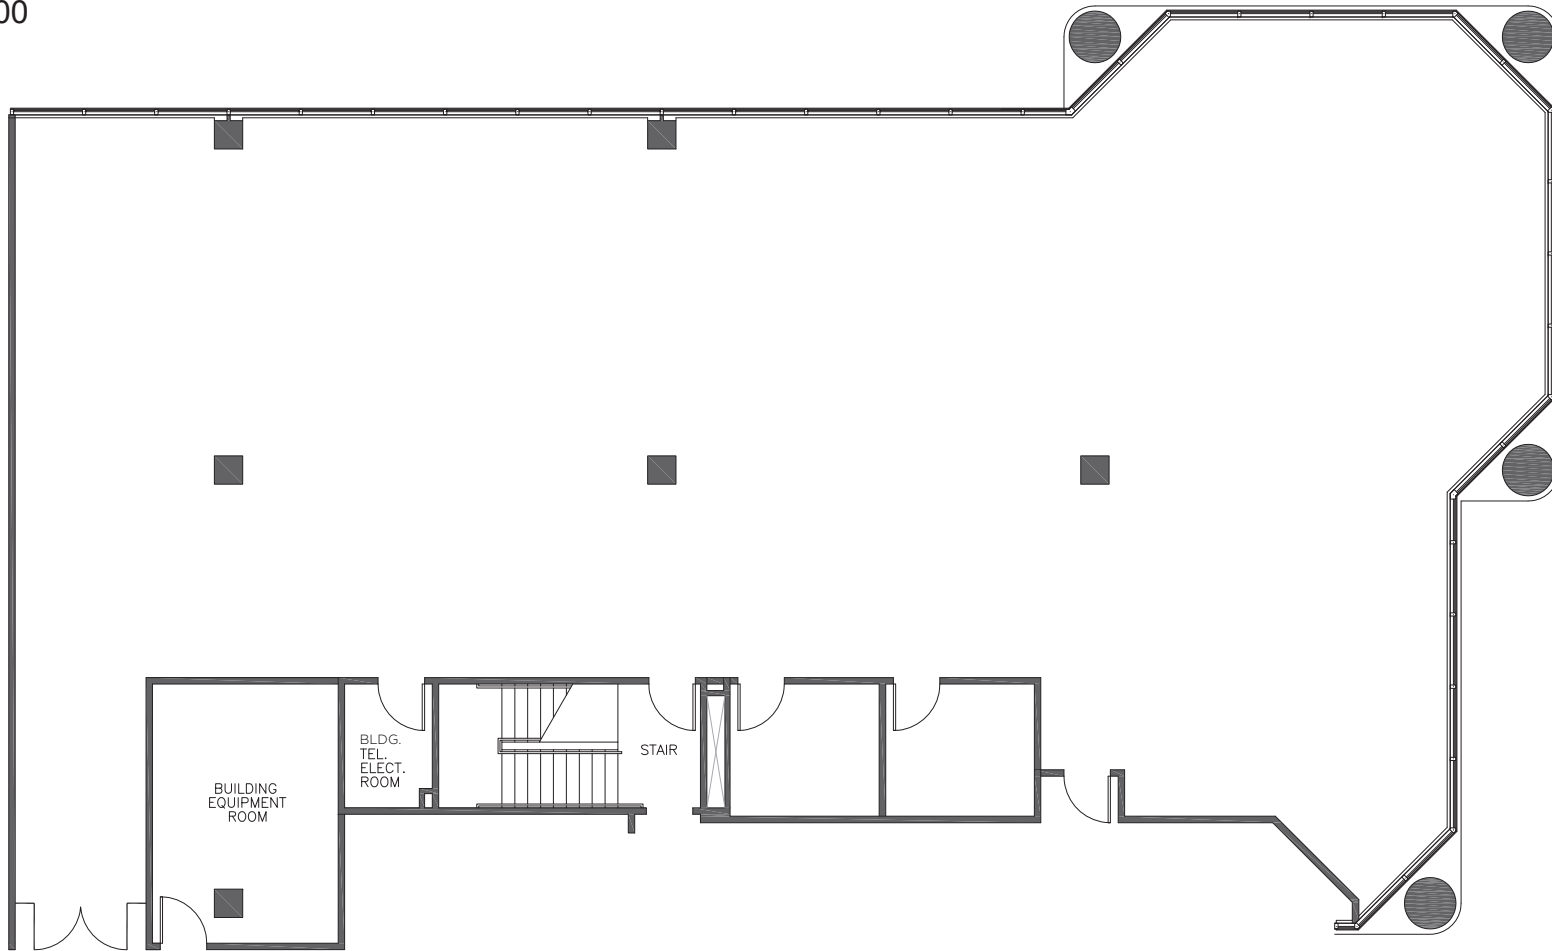

Meridian Three

4200 West Cypress Street
Tampa, Florida 33607

Suite 130
4,968 SF

Laurie Alden
(813) 876-7000

Disclaimer: The above floor plan is not to scale.
The available space shown is believed to be correct but is subject to change.