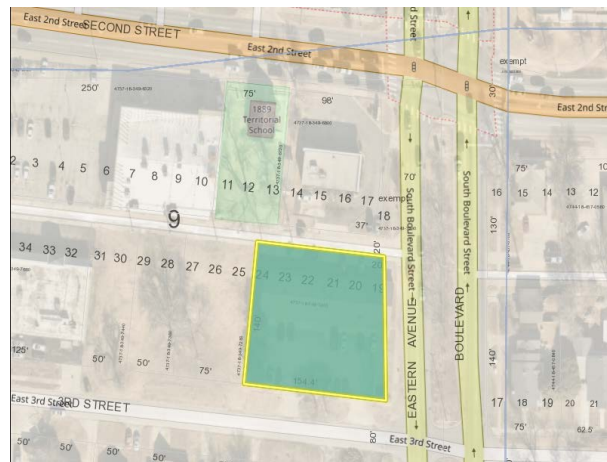

Turnkey
DENTAL SUITE FOR LEASE
\$1,500per month

Turnkey DENTAL SUITE FOR LEASE \$1,500per month

- **\$1,500 per month**
- Tenant pays utilities
- Shared Lab and Reception with Dr. Templeton
- Private Dr's office with its own bathroom
- 1 operatory room
- 2 hygienist stations
- Patient bathroom
- Newly updated
- Parking and entrance in the rear for Doctors
- Proven location