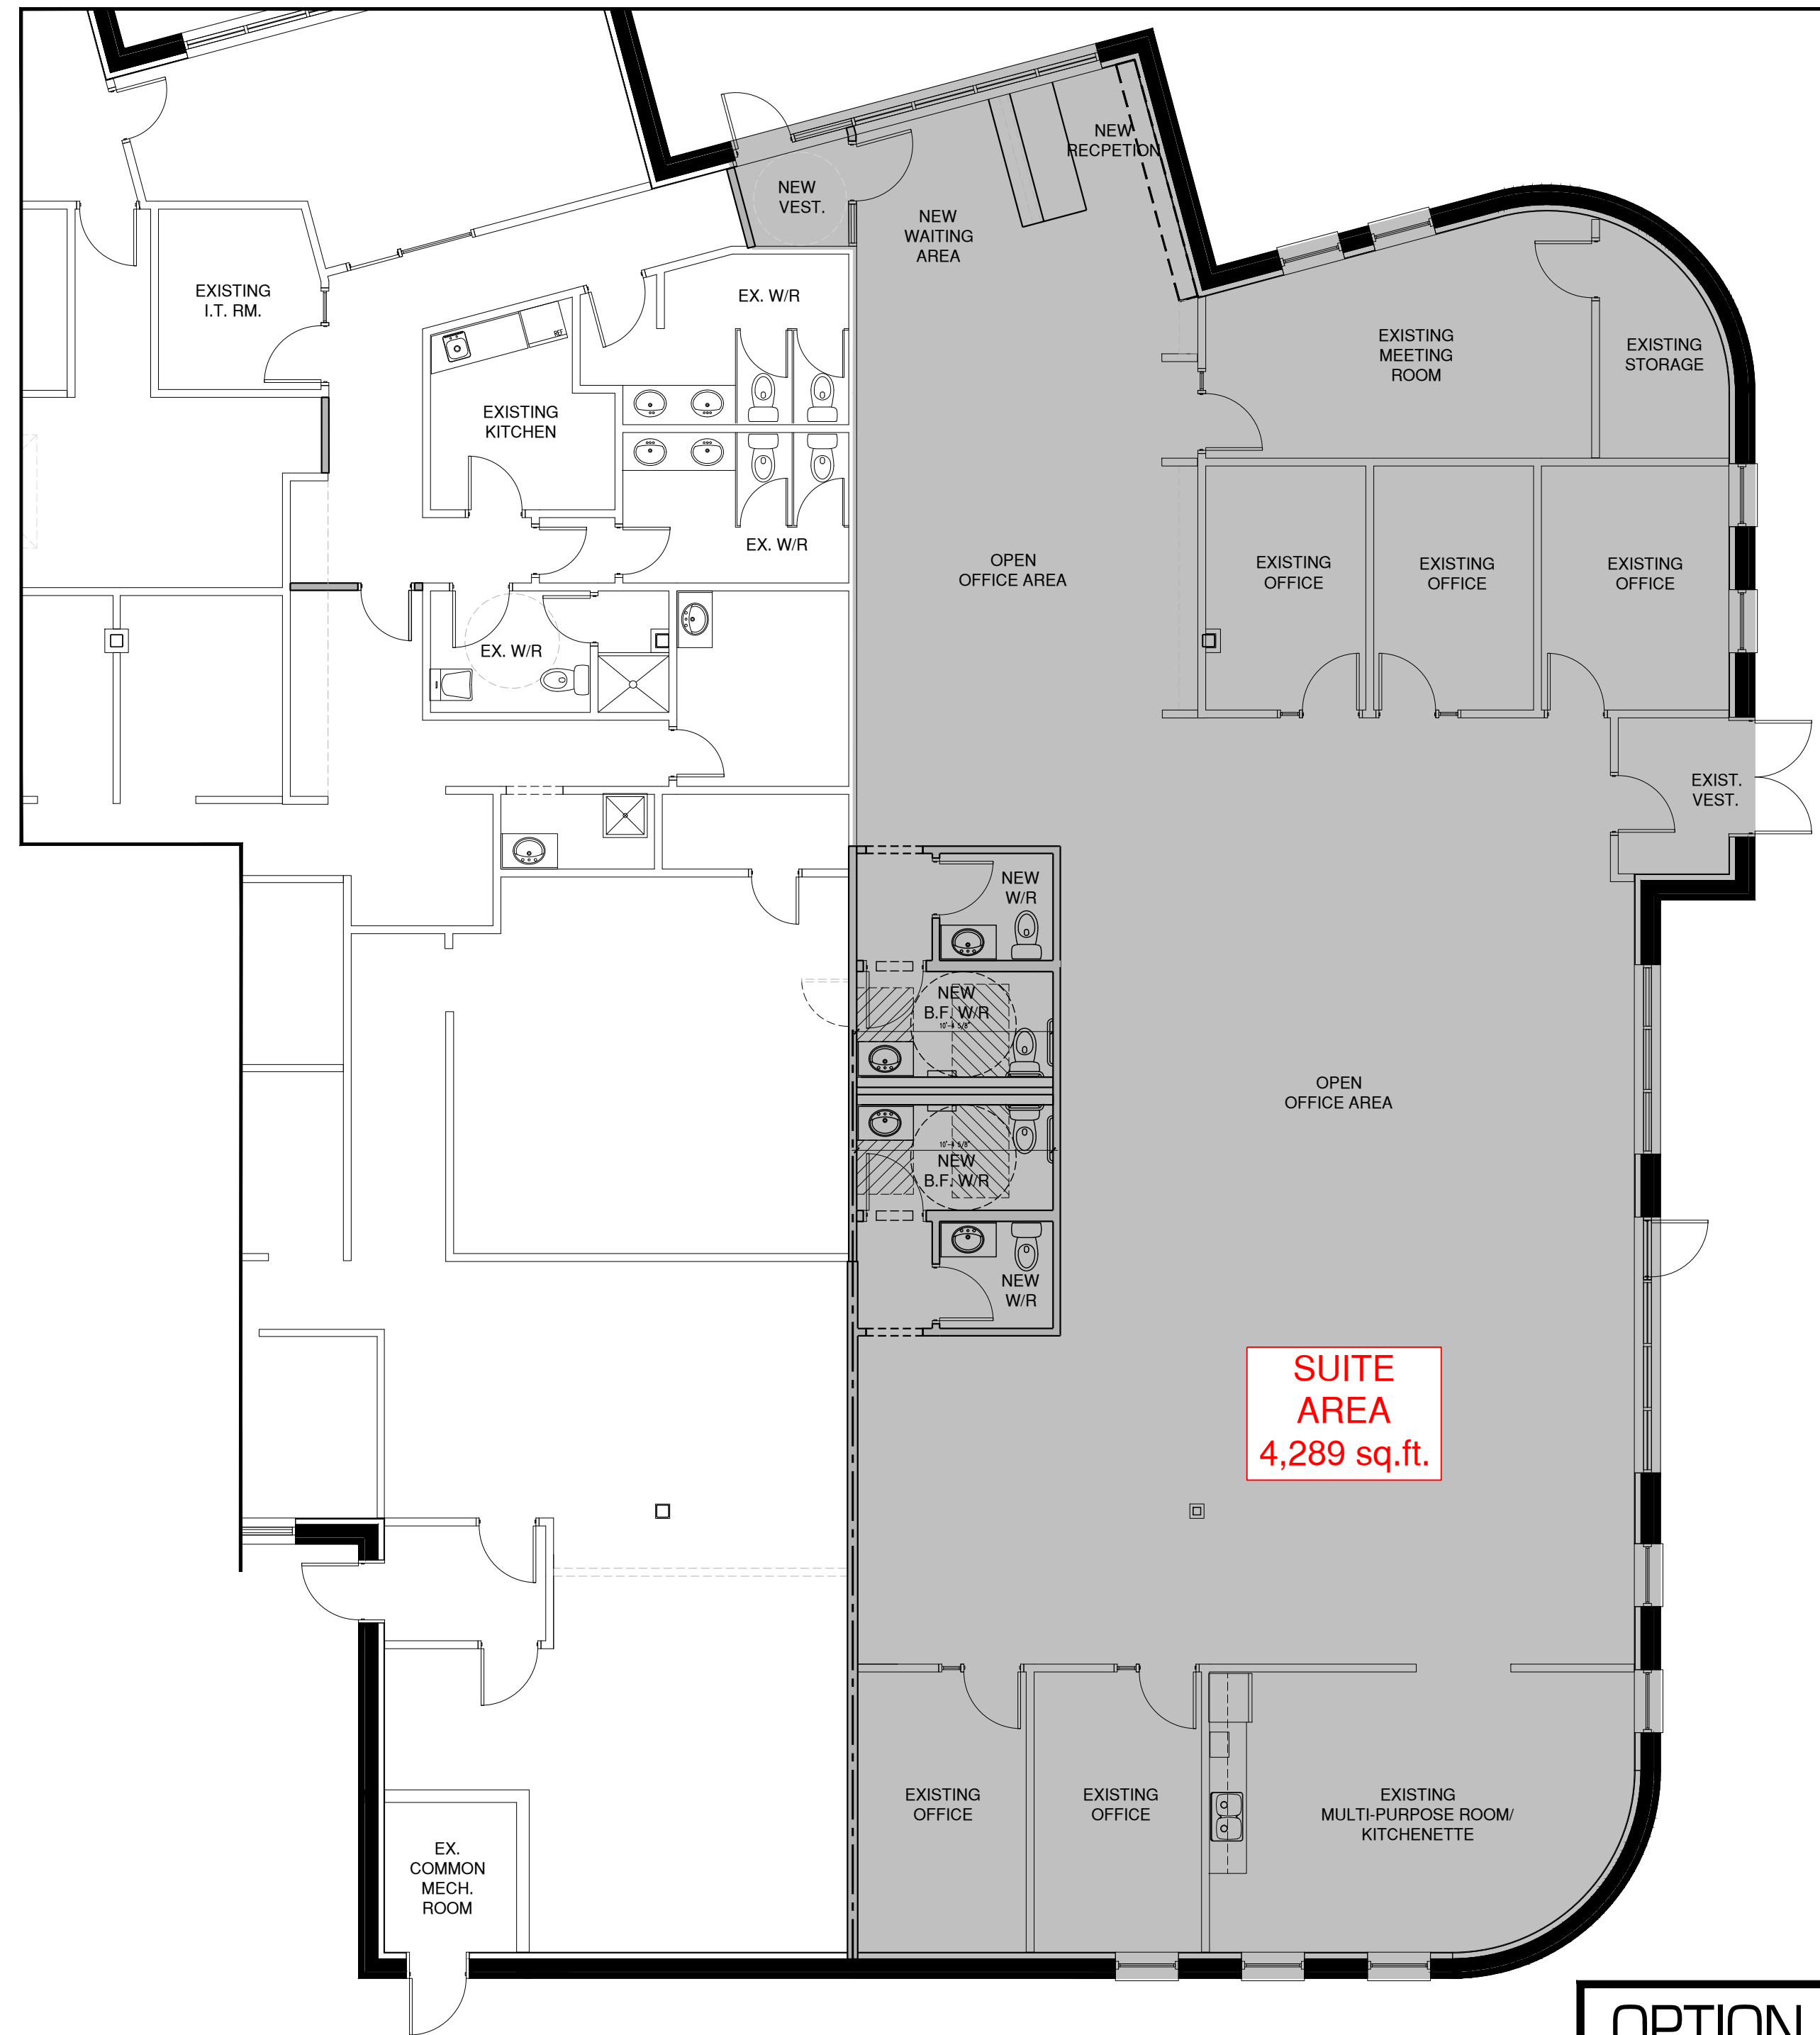

KEY PLAN
SCALE: N.T.S.

OPTION 5

SUITE 608
GREENWOOD CENTRE - BUILDING 600
3200 DEZIEL DRIVE, WINDSOR, ON.