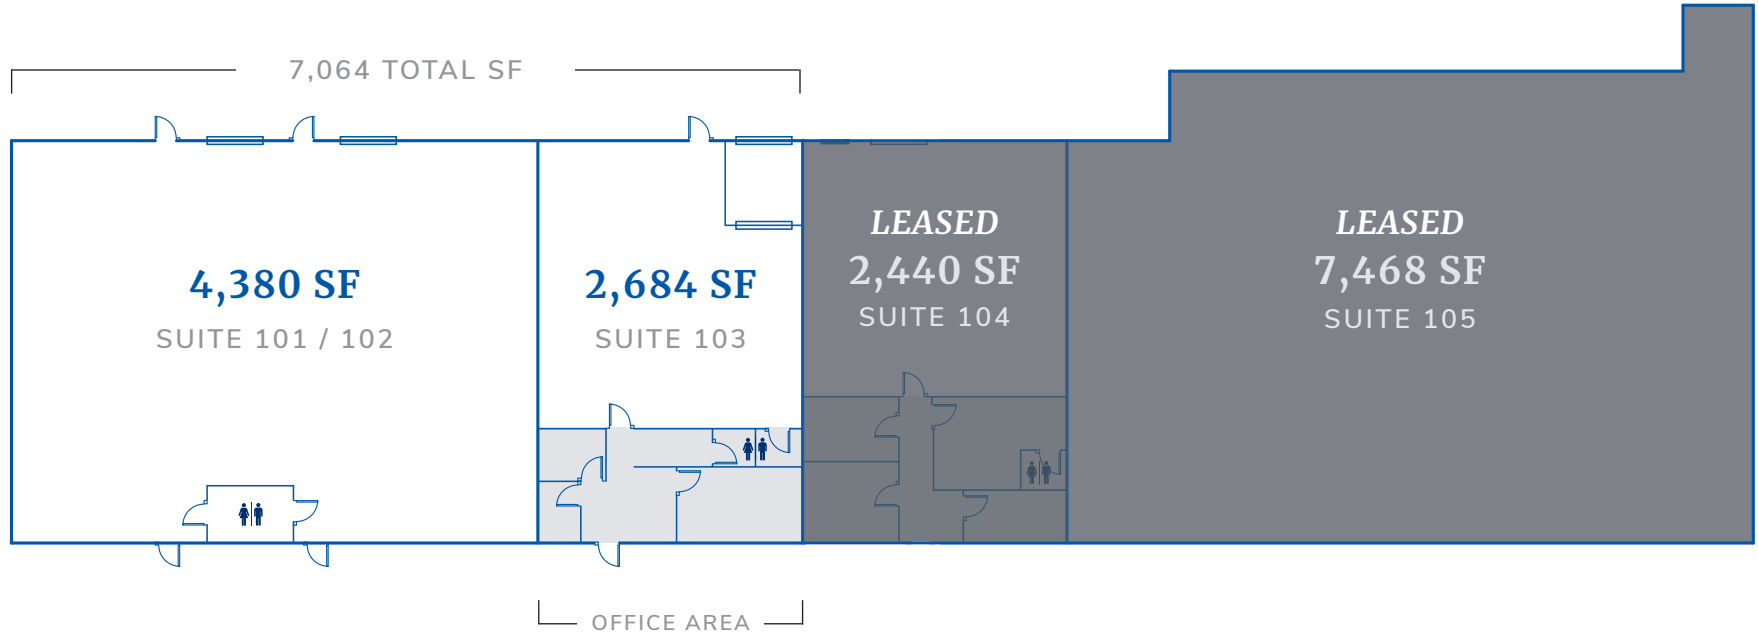

AVAILABLE FOR LEASE

1266 Kennestone Circle

MARIETTA, GA 30066

1266 Kennestone Circle

MARIETTA, GA 30066

1266 Kennestone Circle

MARIETTA, GA 30066

■ SUITE 101 / 102 HIGHLIGHTS

Available 4,380 SF

Clear Height 16'

Drive-In Doors 2

Ideal Uses

- Offsite Storage
- Equipment Storage
- Contractor Field Office
- Light Manufacturing

1266 Kennestone Circle

MARIETTA, GA 30066

■ OFFICE AREA

■ SUITE 103 HIGHLIGHTS

Available 2,684 SF

Offices 3 Private

Clear Height 16'

Drive-In Doors 1

Ideal Uses

- Offsite Storage
- Equipment Storage
- Contractor Field Office
- Light Manufacturing

1266 Kennestone Circle