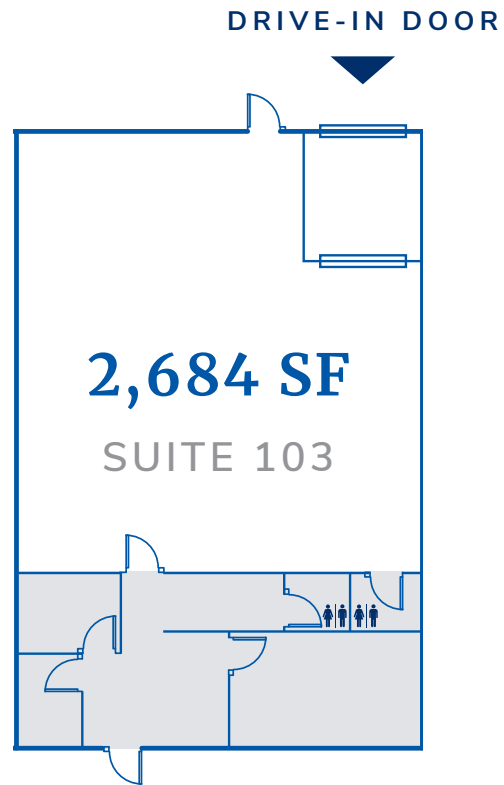

Available 4,380 SF

Clear Height 16'

Drive-In Doors 2

Ideal Uses

- Offsite Storage
- Equipment Storage
- Contractor Field Office
- Light Manufacturing

1266 Kennestone Circle

MARIETTA, GA 30066

■ OFFICE AREA

■ SUITE 103 HIGHLIGHTS

Available 2,684 SF

Offices 3 Private

Clear Height 16'

Drive-In Doors 1

Ideal Uses

- Offsite Storage
- Equipment Storage
- Contractor Field Office
- Light Manufacturing

1266 Kennestone Circle