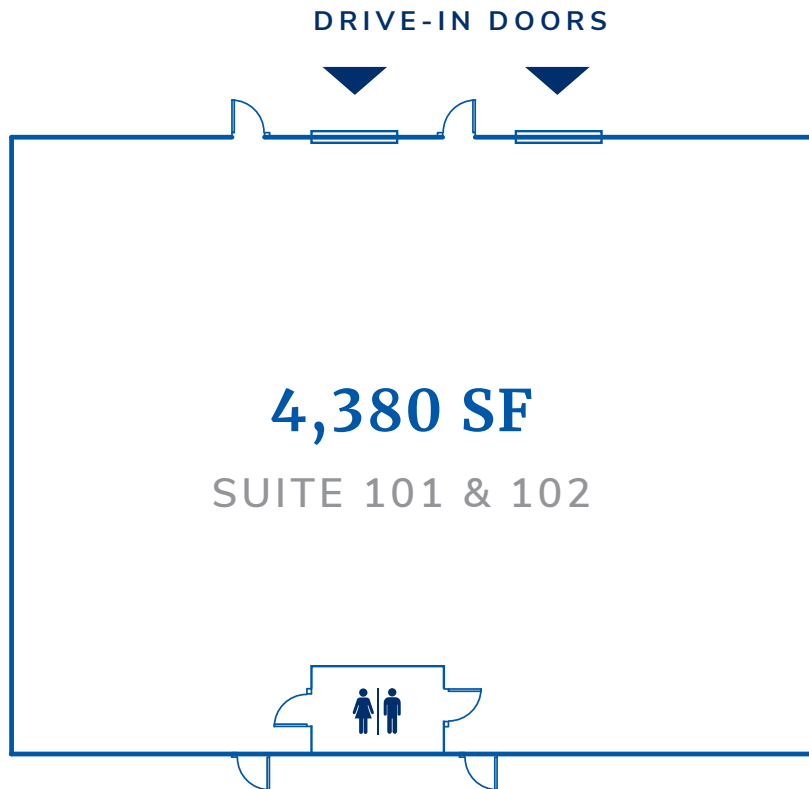

AVAILABLE FOR LEASE

1266 Kennestone Circle

MARIETTA, GA 30066

1266 Kennestone Circle

MARIETTA, GA 30066

1266 Kennestone Circle

MARIETTA, GA 30066

■ SUITE 101 / 102 HIGHLIGHTS

Available 4,380 SF

Clear Height 16'

Drive-In Doors 2

Ideal Uses

- Offsite Storage
- Equipment Storage
- Contractor Field Office
- Light Manufacturing

1266 Kennestone Circle

MARIETTA, GA 30066

■ OFFICE AREA

■ SUITE 103 HIGHLIGHTS

Available 2,684 SF

Offices 3 Private

Clear Height 16'

Drive-In Doors 1

Ideal Uses

- Offsite Storage
- Equipment Storage
- Contractor Field Office
- Light Manufacturing

1266 Kennestone Circle