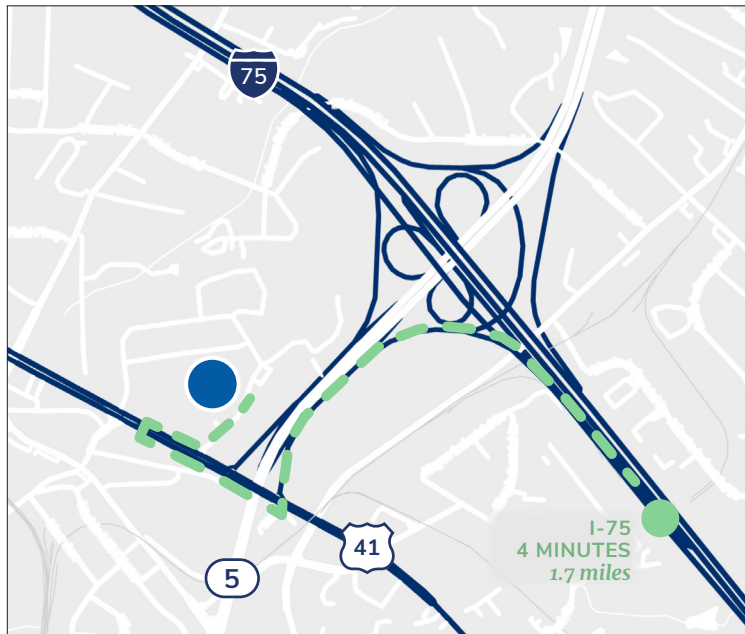

AVAILABLE FOR LEASE

1266 Kennestone Circle

MARIETTA, GA 30066

1266 Kennestone Circle

MARIETTA, GA 30066

1266 Kennestone Circle

MARIETTA, GA 30066

■ SUITE 101 / 102 HIGHLIGHTS

Available 4,380 SF

Clear Height 16'

Drive-In Doors 2

Ideal Uses

- Offsite Storage
- Equipment Storage
- Contractor Field Office
- Light Manufacturing

1266 Kennestone Circle

MARIETTA, GA 30066

■ OFFICE AREA