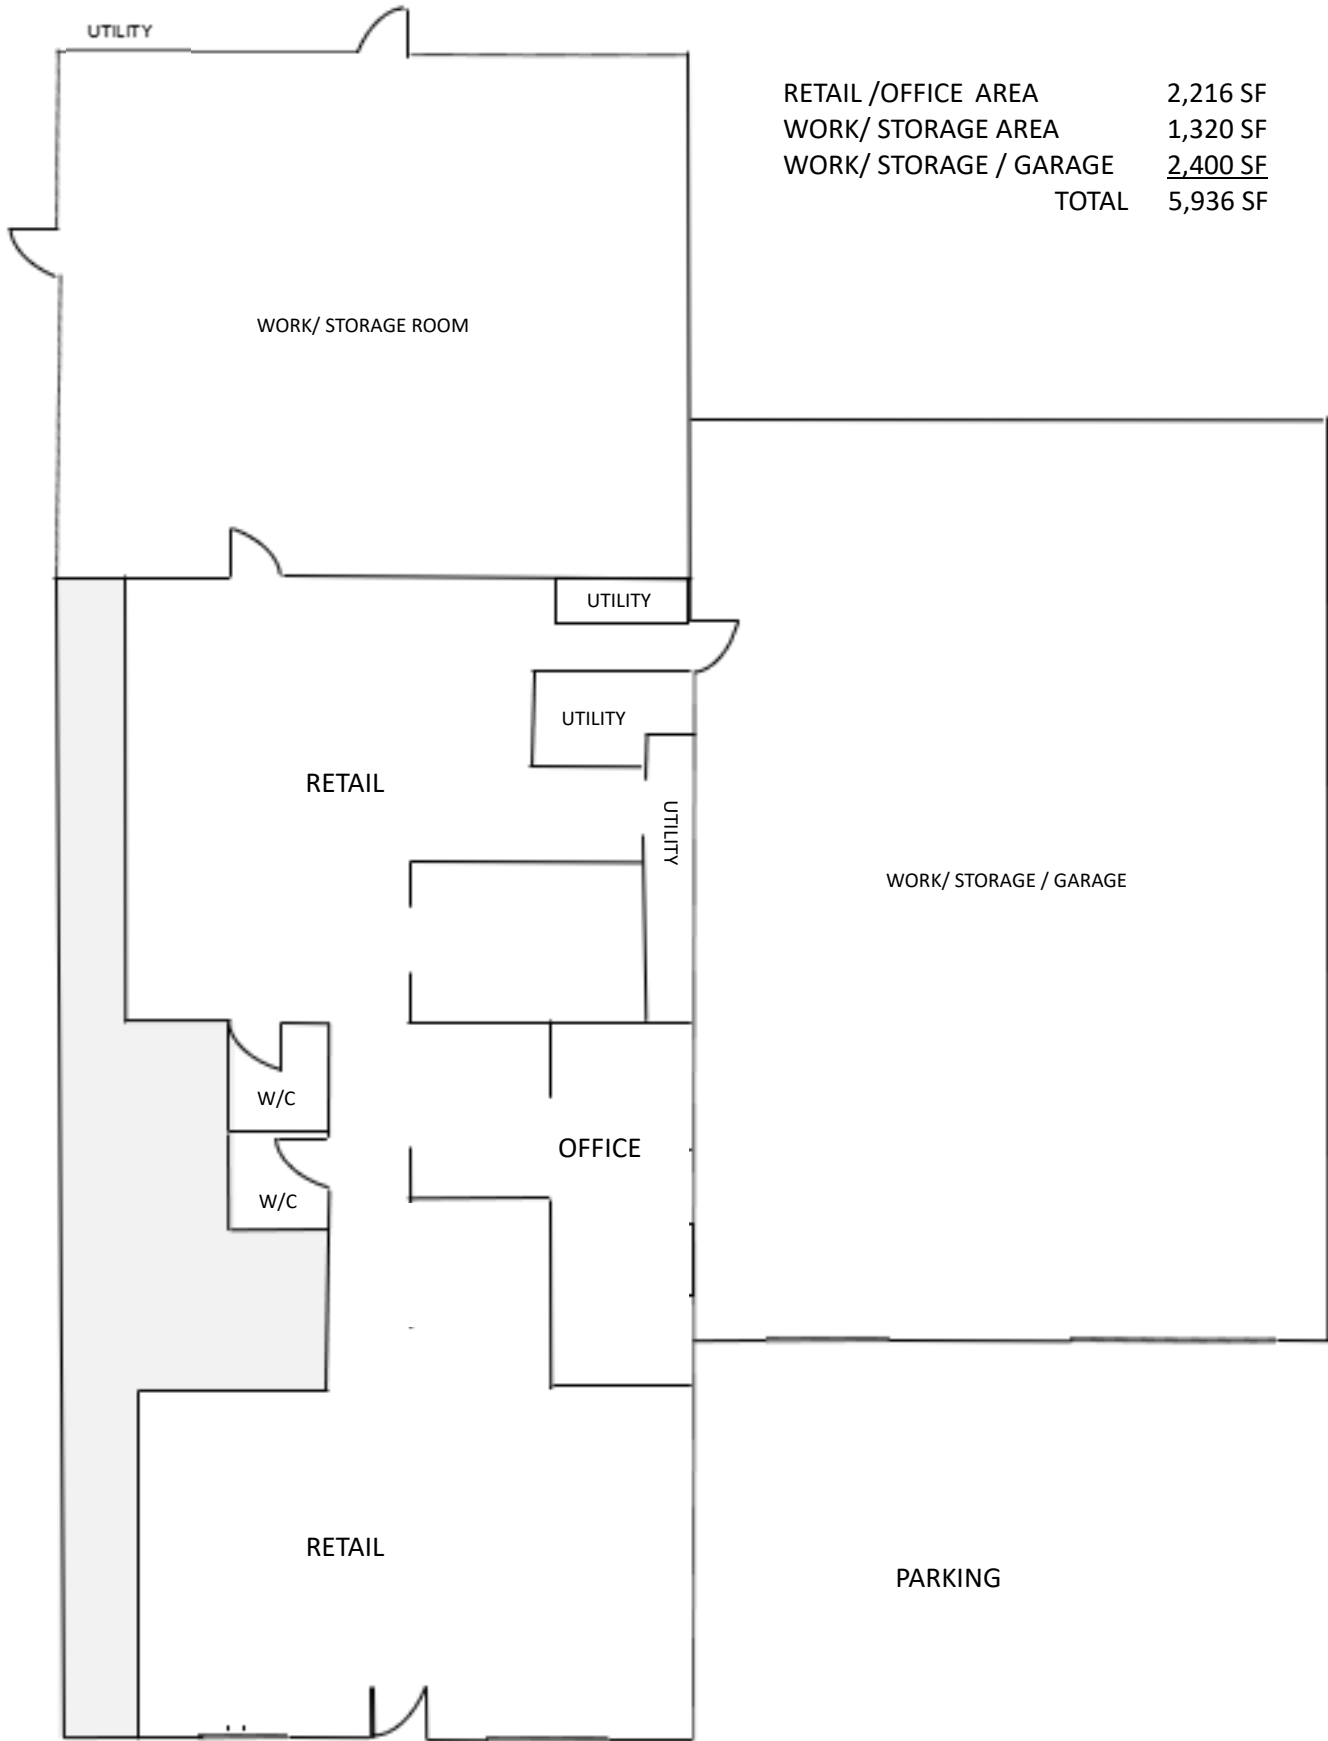

21 NORTHFIELD STREET • GREENWICH

Image Lands

GREENWICH
COMMERCIAL PROPERTY

21 NORTHFIELD STREET • GREENWICH

GREENWICH
COMMERCIAL PROPERTY

RETAIL AREA

RETAIL AREA

WORK / STORAGE / GASRAGE

WORK/ STORAGE ROOM

21 NORTHFIELD STREET • GREENWICH

RETAIL /OFFICE AREA	2,216 SF
WORK/ STORAGE AREA	1,320 SF
WORK/ STORAGE / GARAGE	<u>2,400 SF</u>
TOTAL	5,936 SF

← NORTHFIELD STREET →