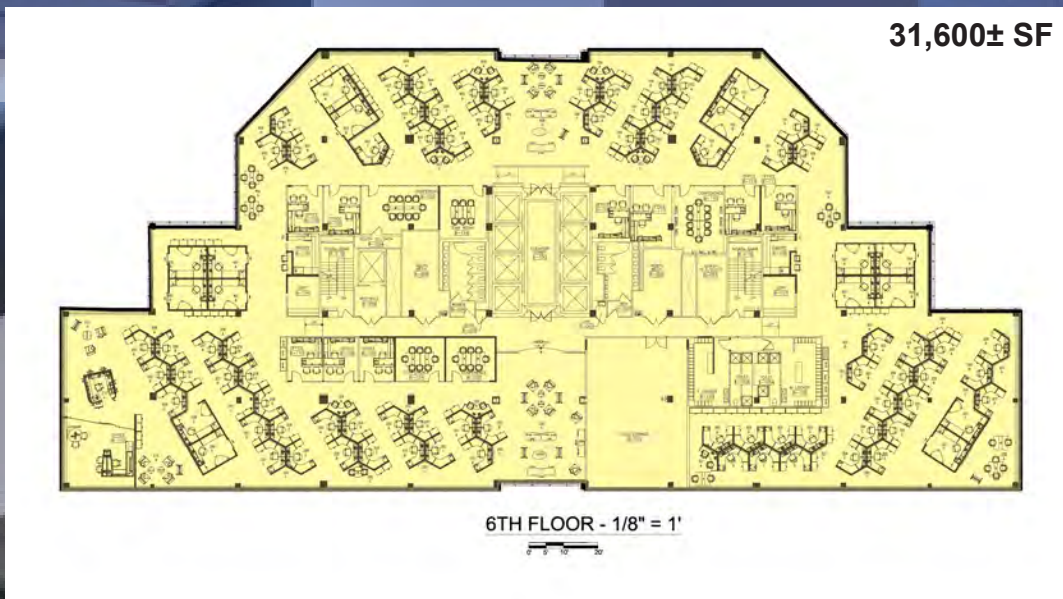

Sublease term ends 6/30/2020

AVAILABLE:

Entire 6th Floor
31,600± SF

Partial 5th Floor
5,665± SF

Exclusively Represented By:

Frank Hird, SIOR

203.643.1033

fhird@orlcommercial.com

AVAILABLE IMMEDIATELY FOR SUBLEASE

Sublease term ends 6/30/2020

Entire 6th Floor
31,600± SF

Partial 5th Floor
5,665± SF

SUBLEASE RATE: Withheld

FLOOR PLANS

Existing High End Furniture & Modular Workstations Available on 6th Floor