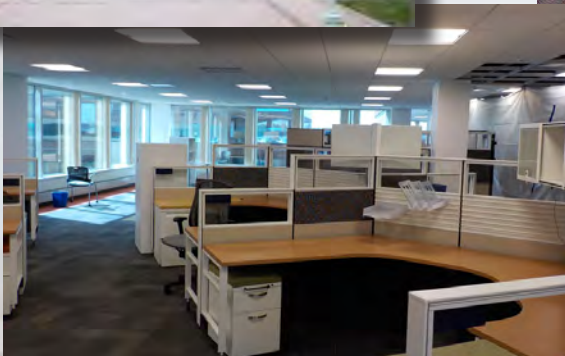

Rich Guralnick, CCIM

203.643.1002

rguralnick@orlcommercial.com

555 Long Wharf Drive

Long Wharf Maritime Center, New Haven, CT

Iconic New Haven Office Building - 415,685± SF / 14 Stories

- Direct Waterfront on Long Island Sound / I-95 & I-91 Interchange
- Parking for 1,800 cars / 3 per 1,000 SF included in rent
- Shuttle service to Union Station, Yale University & New Haven CBD
- Food Service at The Waterclub Cafeteria & The Wharf Cafe
- Daycare professionally managed onsite facility
- 8 Passenger elevators / 1 freight elevator
- Fully equipped fitness center
- 24 / 7 / 365 Security station
- Existing high end furniture & modular workstations available

For more information:

Frank Hird, SIOR

203.643.1033

fhird@orlcommercial.com

Rich Guralnick, CCIM

203.643.1002

rguralnick@orlcommercial.com

INTERIOR PHOTOS

Existing High End Furniture & Modular Workstations Available on 6th Floor

For more information:

Frank Hird, SIOR

203.643.1033

fhird@orlcommercial.com

Rich Guralnick, CCIM

203.643.1002

rguralnick@orlcommercial.com