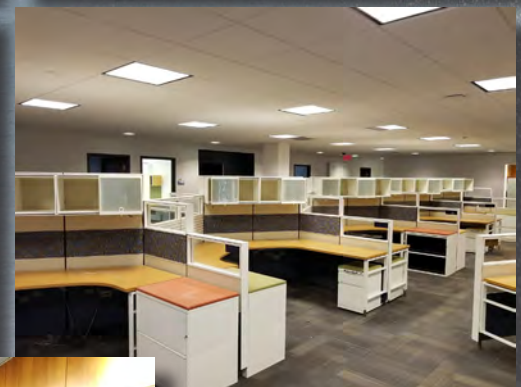

For more information:

Frank Hird, SIOR

203.643.1033

fhird@orlcommercial.com

Rich Guralnick, CCIM

203.643.1002

rguralnick@orlcommercial.com

INTERIOR PHOTOS

Existing High End Furniture & Modular Workstations Available on 6th Floor

For more information:

Frank Hird, SIOR

203.643.1033

fhird@orlcommercial.com

Rich Guralnick, CCIM

203.643.1002

rguralnick@orlcommercial.com