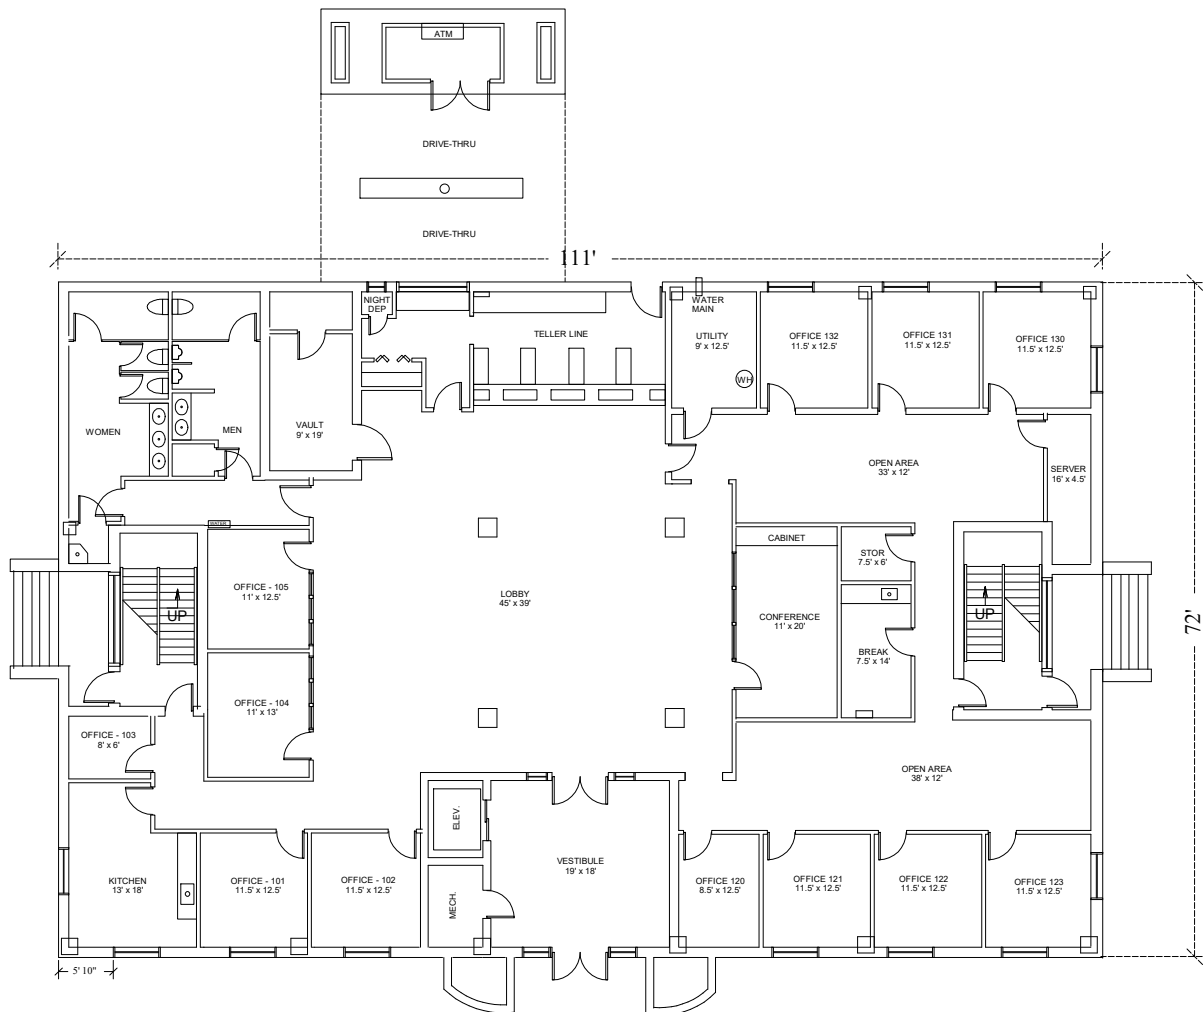

2060 FT. HENRY DR., KINGSFORT, TN
 UPPER LEVEL - 5,566 SQUARE FEET

2060 FT. HENRY DR., KINGSFORT, TN
 LOWER LEVEL - 8,000 SQUARE FEET
 BUILDING - 13,566 TOTAL SQUARE FEET