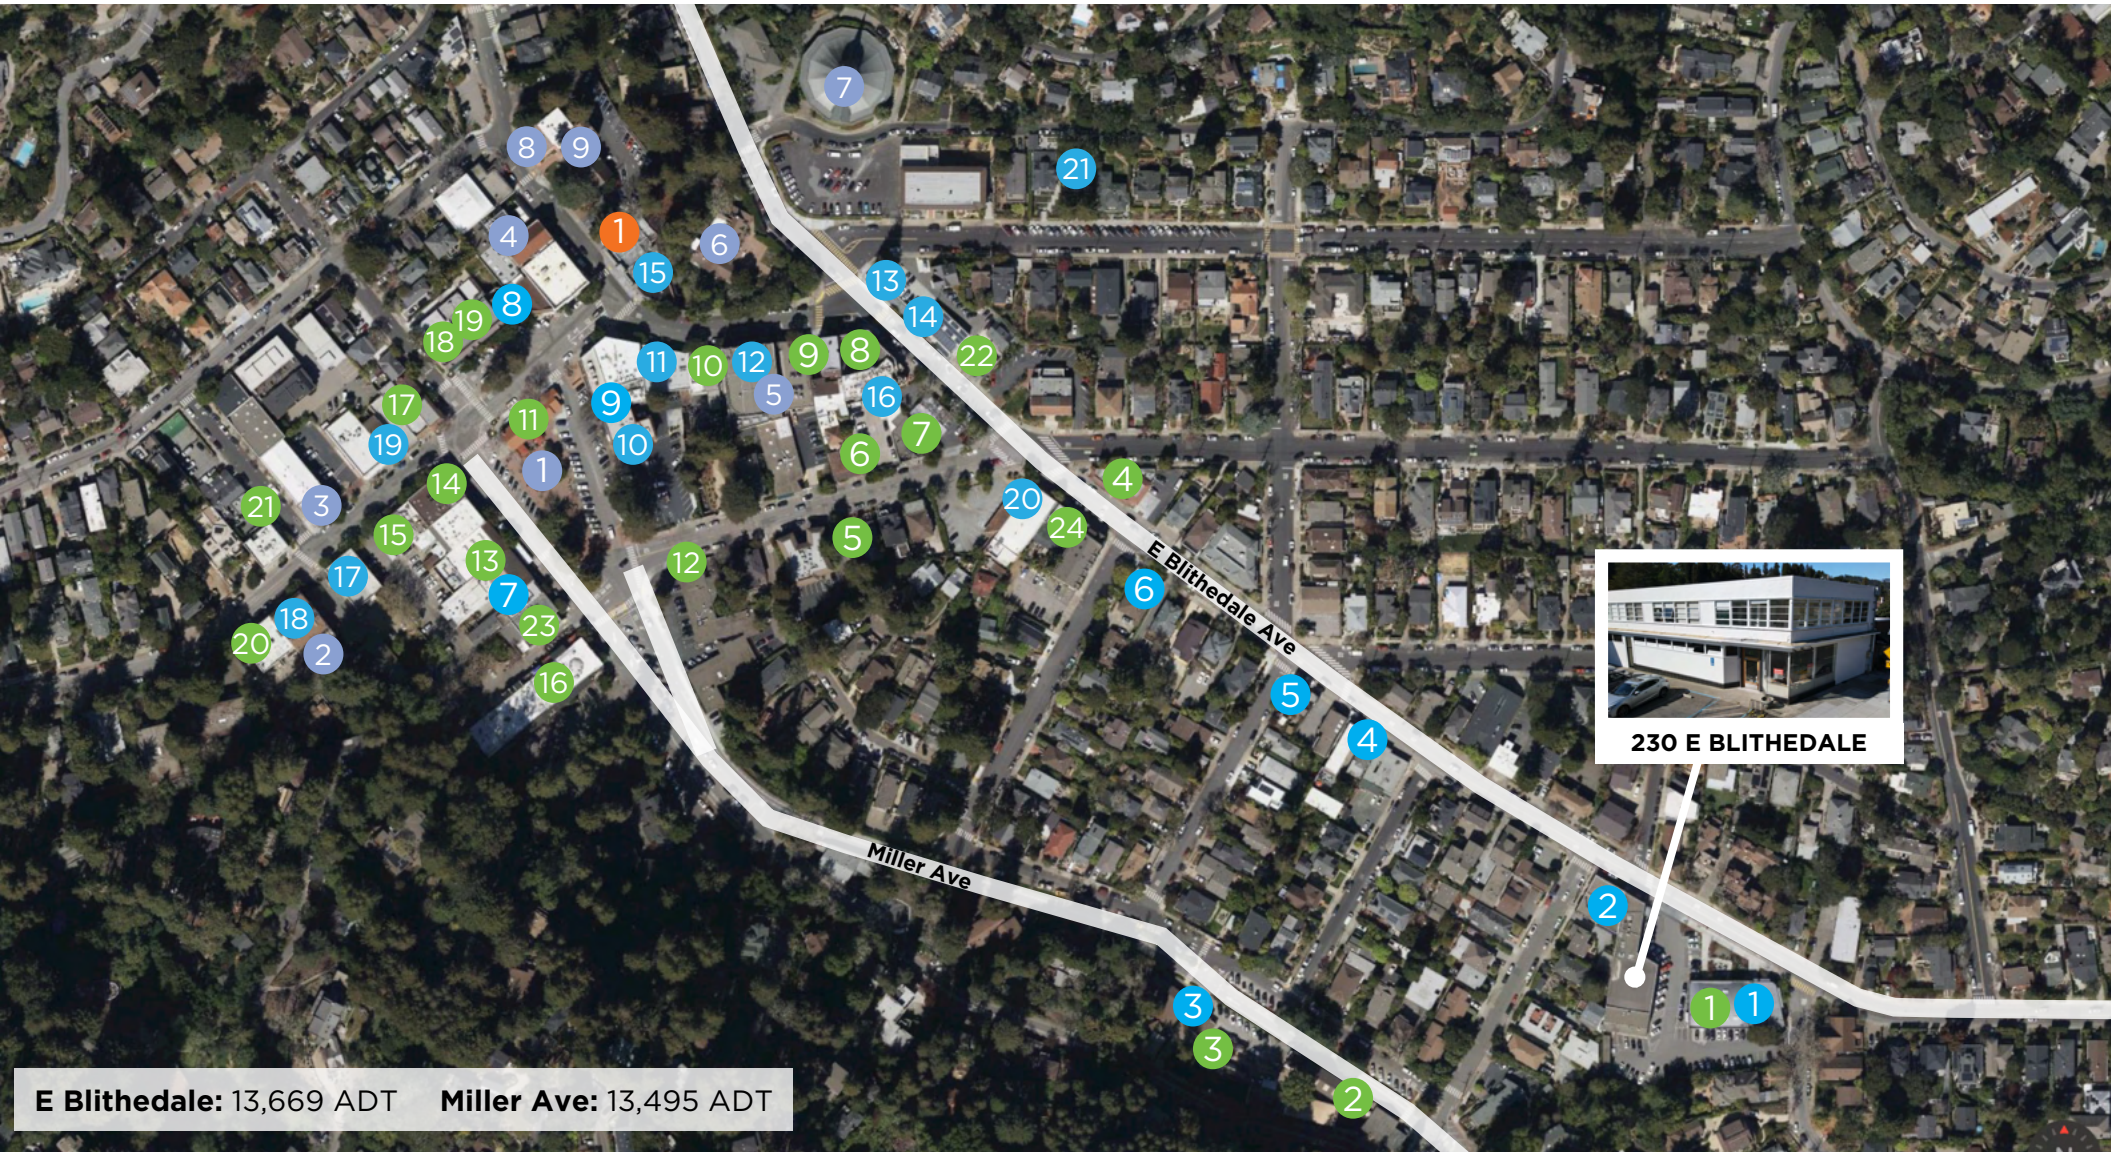

OVERVIEW

Rare high-traffic E Blithedale Ave location available in the old Pharmaca Pharmacy space in downtown Mill Valley. Iconic building with great visibility and signage potential with on-site parking. The building is a short walk from a variety of amenities including the Mill Valley Depot, The Sweetwater Music Hall, Mill Valley Market, Equator Coffee, and many more.

E Blithedale: 13,669 ADT **Miller Ave:** 13,495 ADT

230 E BLITHEDALE

FOOD/BEVERAGE

1. Le Marais Bakery
2. Crepe et Creme
3. Watershed Mill Valley
4. Lam's Kitchen
5. Prabh Indian Kitchen
6. Kitchen Sunnyside
7. Bungalow 44
8. Phyllis' Giant Burger
9. Paseo: California Bistro

10. Playa Mill Valley
11. Depot Cafe & Bookstore
12. Boo Koo
13. Piazza D'Angelo
14. Equator Coffees
15. La Ginestra
16. Gravity Tavern
17. Coho
18. Peet's Coffee
19. Vintage Wine & Spirits

20. Mamahuhu
 21. Avatar's Punjabi Burritos
 22. Stefano's Pizza
 23. Urban Remedy
 24. Amberjack
- GROCERY/DRUG STORES**
1. Mill Valley Market
- RETAIL/SERVICES**
1. AP Luxe Salon