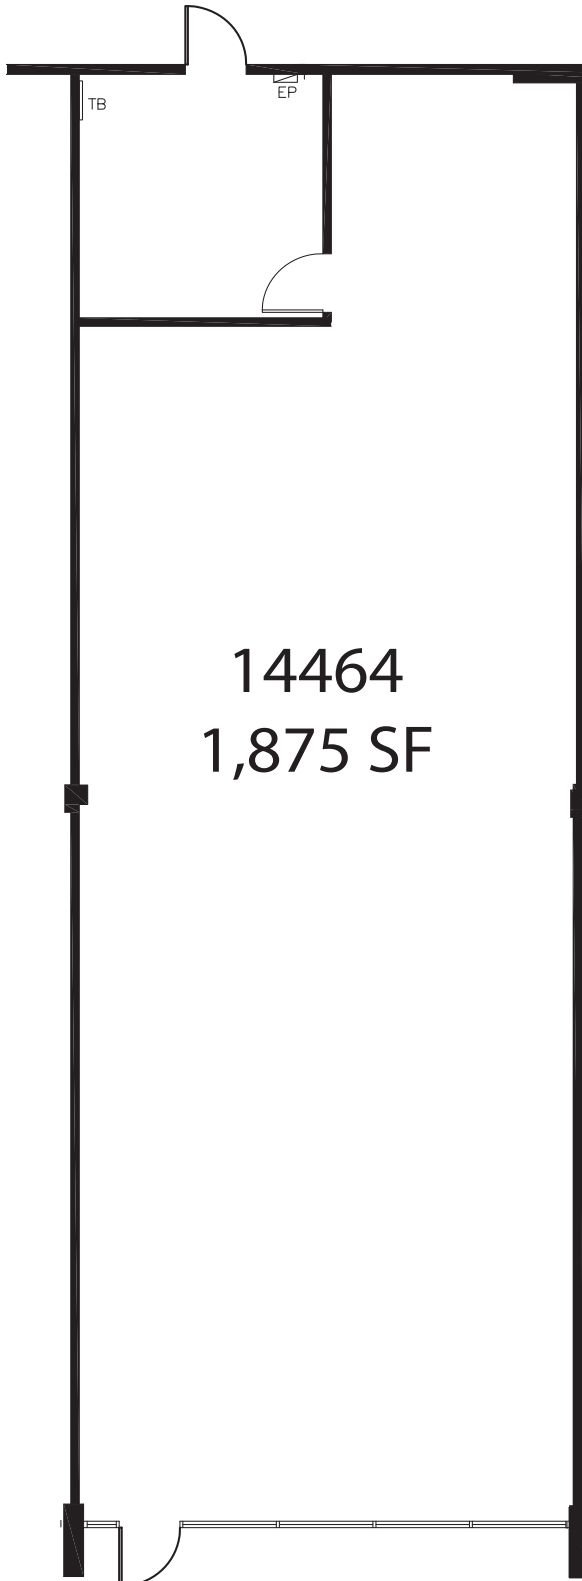

MIDWAY CENTER

14430 - 14476 Midway Road, Dallas, Texas 75244

Suite 14464 - 1,875 rsf

14464
1,875 SF

Erik Blais
817.921.8179
eblais@bradford.com

Jared Laake
972.776.7045
jlake@bradford.com

Bradford Commercial Real Estate Services
www.bradford.com