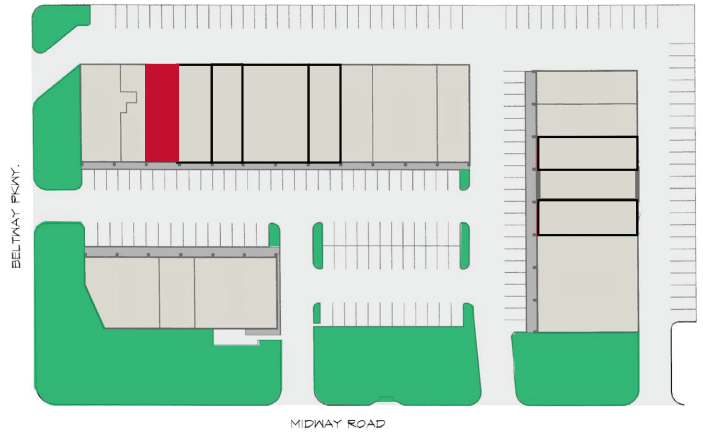

MIDWAY CENTER

14430 - 14476 Midway Road, Dallas, Texas 75244

Suite 14464 - 1,875 rsf

14464
1,875 SF

Erik Blais
817.921.8179
eblais@bradford.com

Jared Laake
972.776.7045
jlake@bradford.com

Bradford Commercial Real Estate Services
www.bradford.com