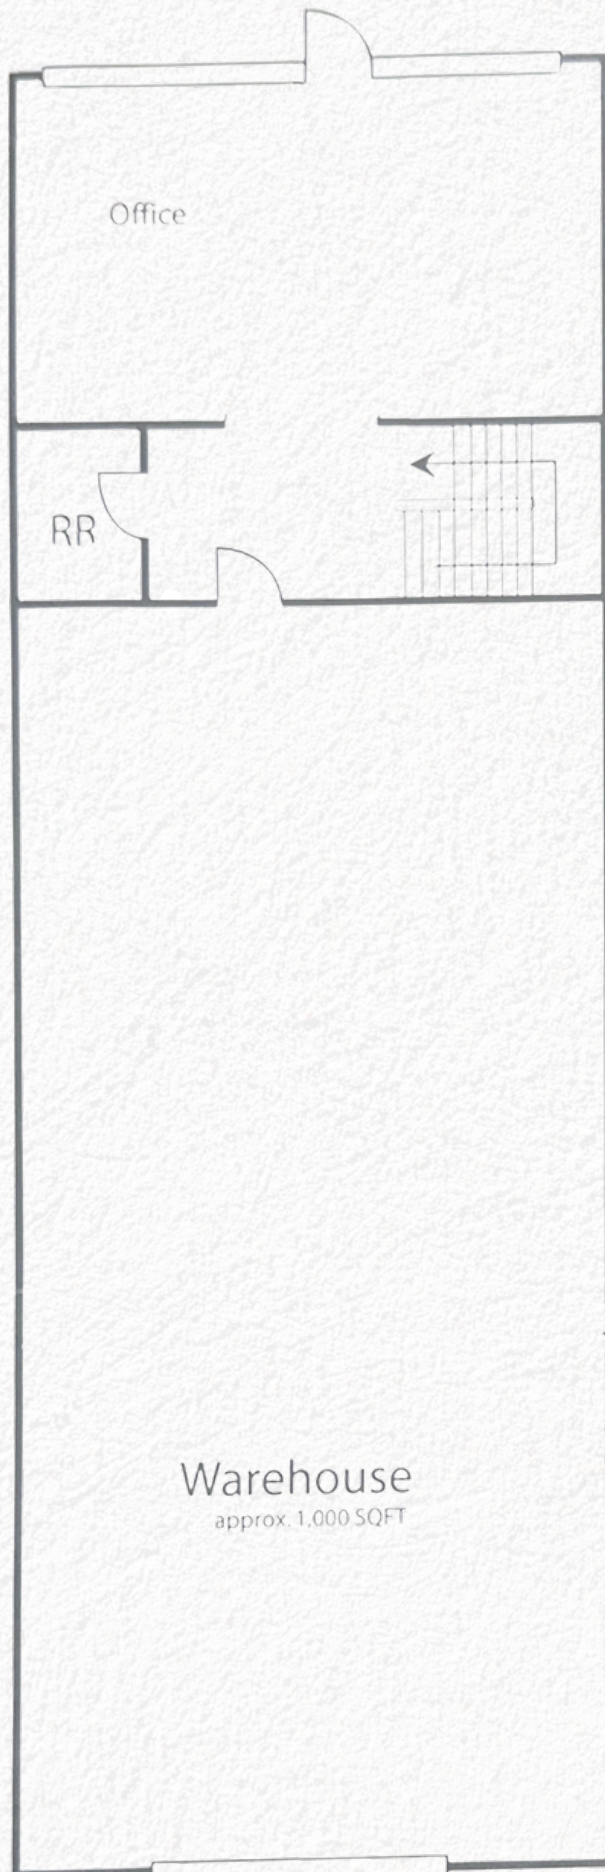

711 W 17th street

Unit A5 - Costa Mesa, CA 92627 2,000 SF

First Floor

second Floor

*please note -
floor plan is an
estimation and
not to scale.
Shown
measurements
are for inside
usage area only
and not to be
considered when
figuring total
square footage of
the unit.