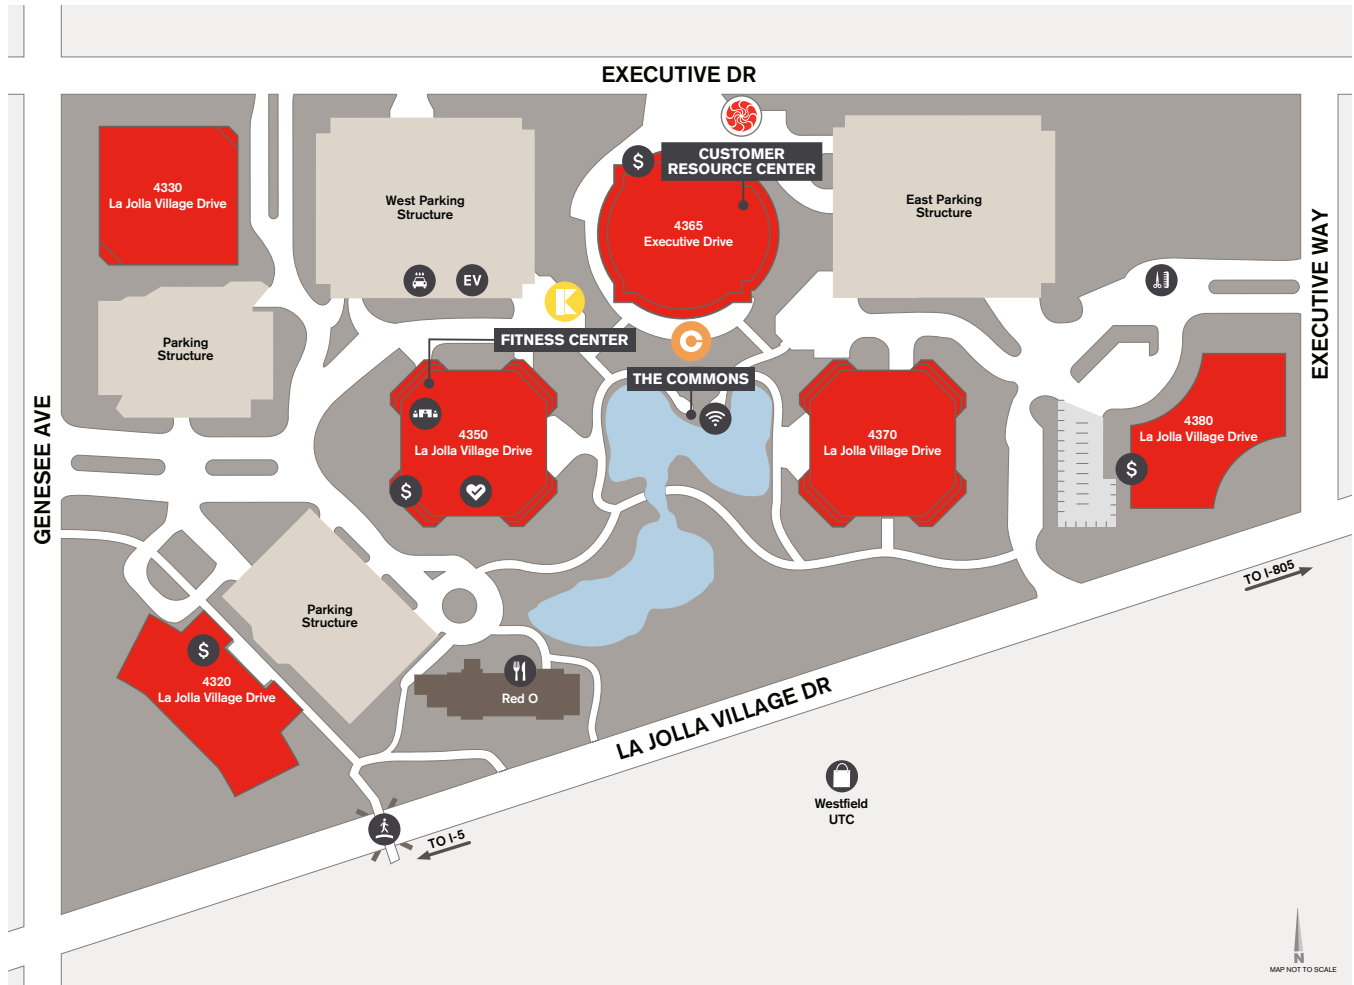

WORKDAY CONVENIENCES

Banking & ATMS
Pacific Western Bank, California Bank & Trust, First Foundation Bank & Bank of America.

Street Corner
4365 Executive Dr, Suite 150
Upscale convenience store.
Open: M-F, 7:00 a.m. to 4:00 p.m.

EV Charging Stations
Convenient ChargePoint Level 2 EV charging stations located in the West parking structure.

Plaza Detail
Get your car washed while you work, open daily in the west parking structure.
858.638.9697
SANDIEGOSCOOTERSAM.COM

// WORK SMART. LIVE WELL.™ //

AMENITIES

4320-4380 LA JOLLA VILLAGE DR
& 4365 EXECUTIVE DR, SAN DIEGO, CA 92121

- 
 ATM/Bank
- 
 Auto Detail
- 
 Restaurant
- 
 Conference Center
- 
 EV Charging Station
- 
 Mobile Barber
- 
 Pedestrian Bridge
- 
 Shopping
- 
 Wellness Clinic
- 
 WiFi-Enabled Workplace