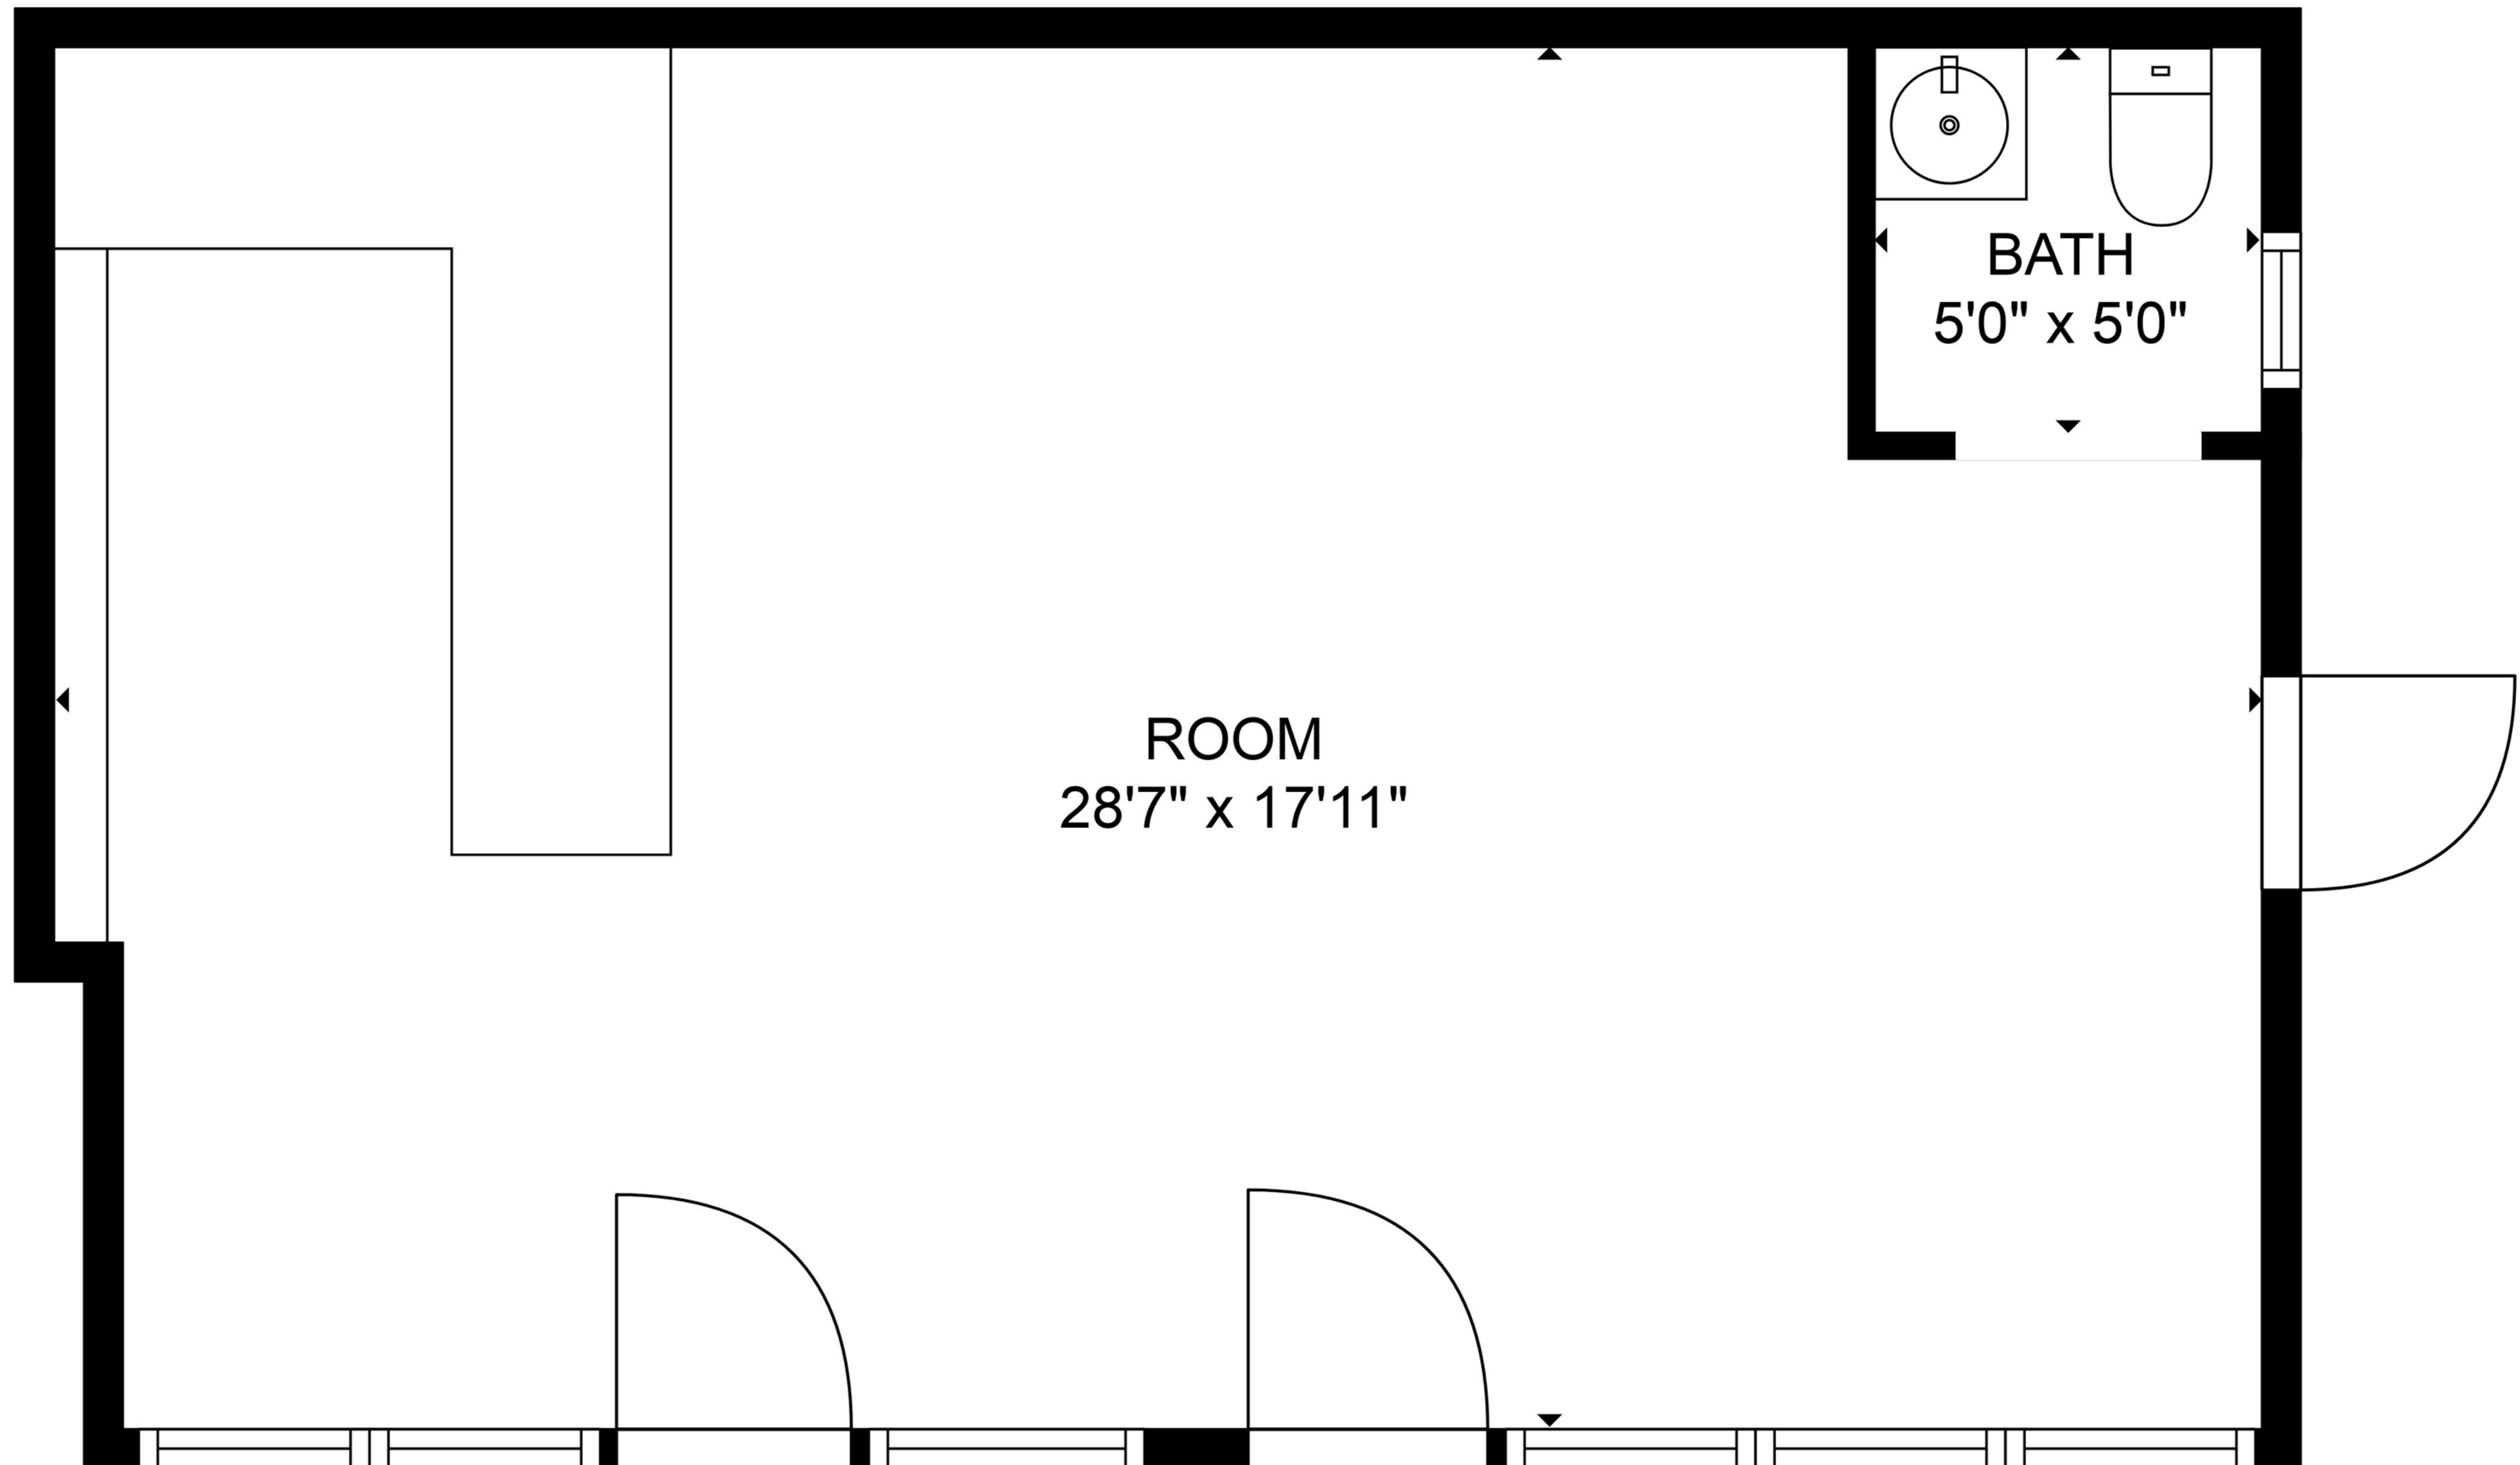

215 Rogers Avenue

GROSS INTERNAL AREA
507 sq. ft.

MEASUREMENTS CALCULATED ARE DEEMED ACCURATE BUT NOT GUARANTEED