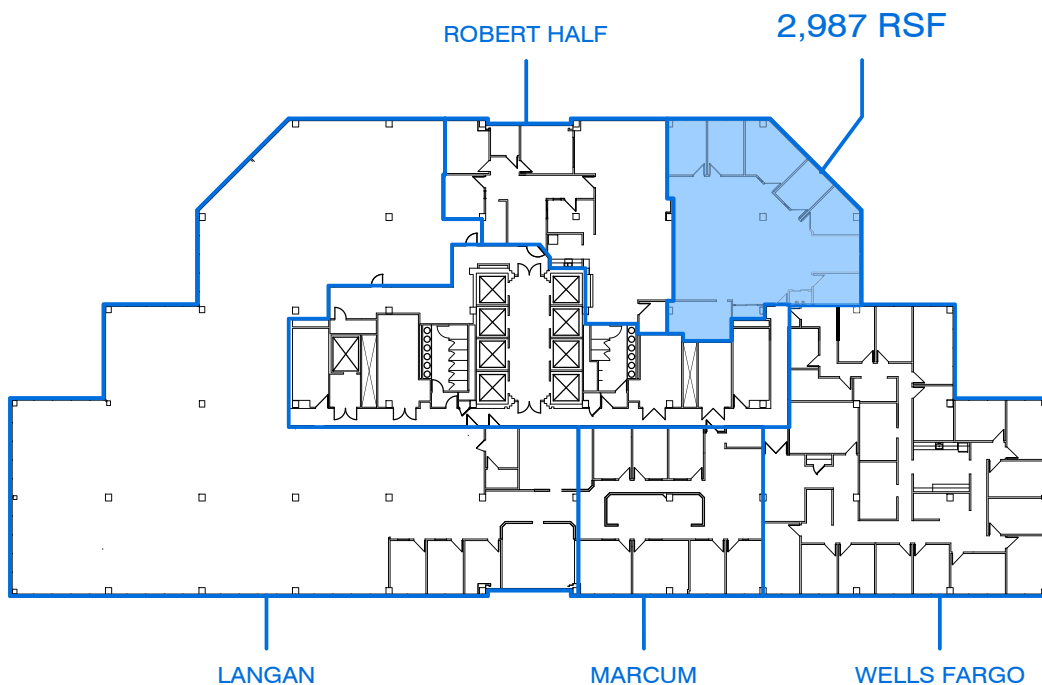

AVAILABLE

Fusco Management Company, LLC • Property Managers

LONG WHARF MARITIME CENTER • 555 LONG WHARF DRIVE, SUITE 14 • NEW HAVEN, CONNECTICUT 06511
203.603.5169 phone • • www.fusco.com website