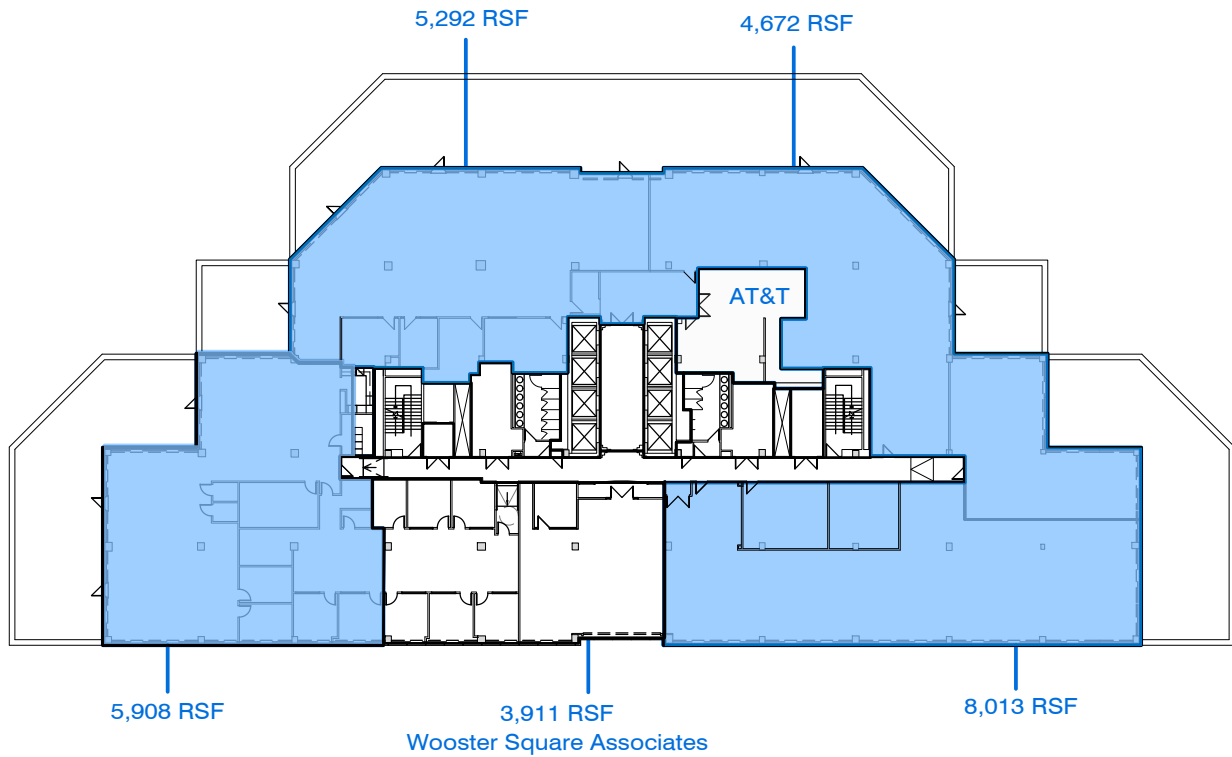

Fusco Management Company, LLC • Property Managers

LONG WHARF MARITIME CENTER • 555 LONG WHARF DRIVE, SUITE 14 • NEW HAVEN, CONNECTICUT 06511
203.603.5169 phone • • www.fusco.com website