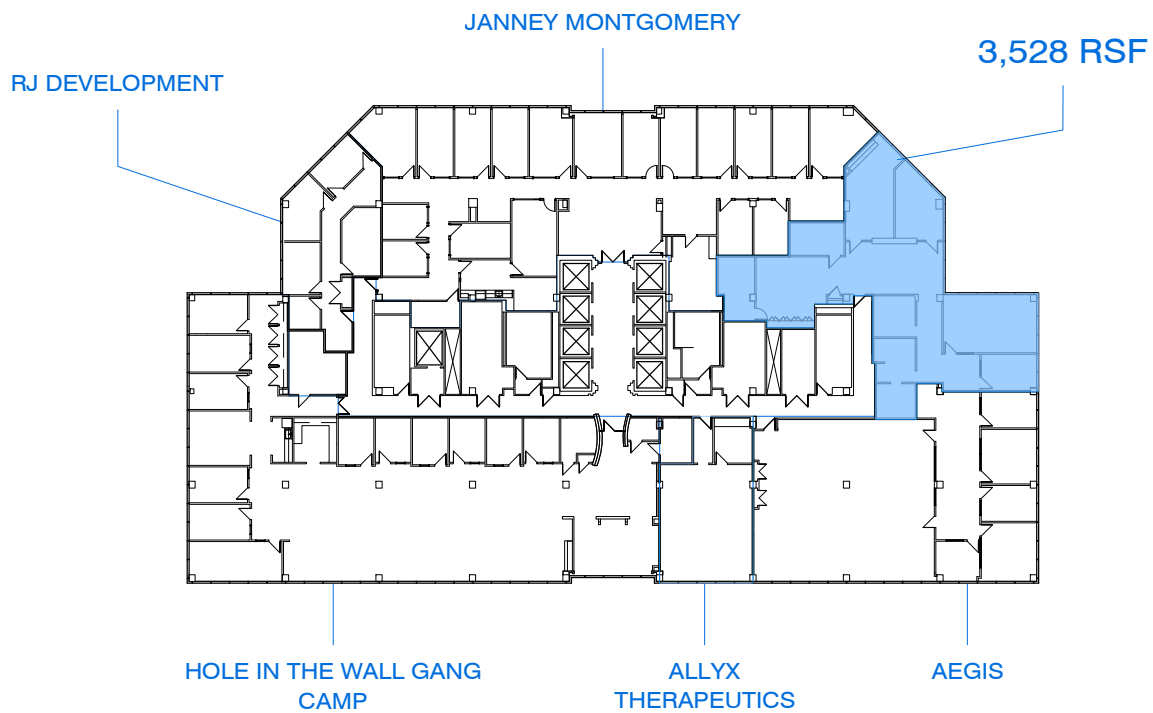

AVAILABLE

Fusco Management Company, LLC • Property Managers