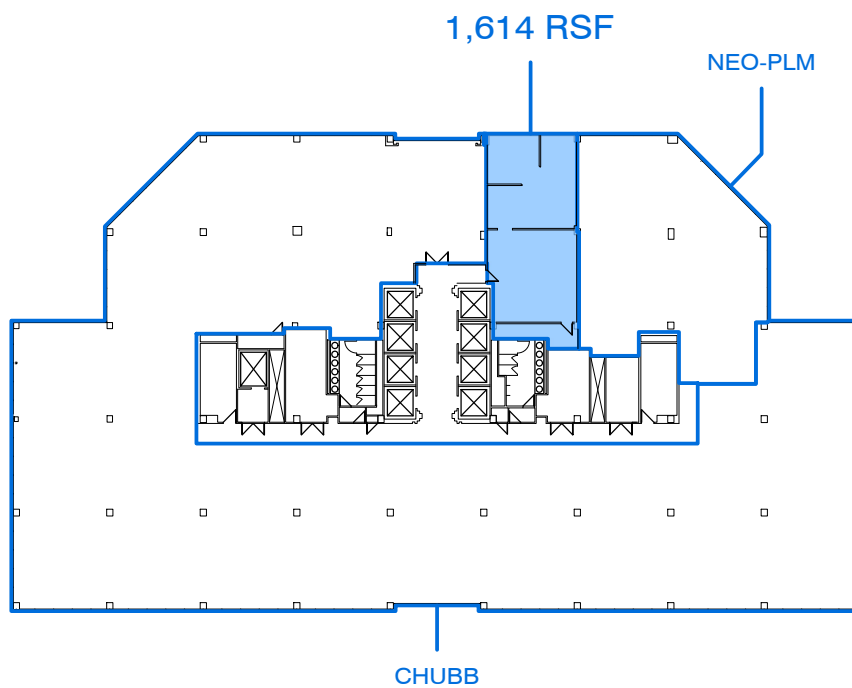

LONG WHARF MARITIME CENTER
555 LONG WHARF DRIVE - 10TH FLOOR

AVAILABLE

Fusco Management Company, LLC • Property Managers

LONG WHARF MARITIME CENTER • 555 LONG WHARF DRIVE, SUITE 14 • NEW HAVEN, CONNECTICUT 06511
203.603.5169 *phone* • • www.fusco.com *website*