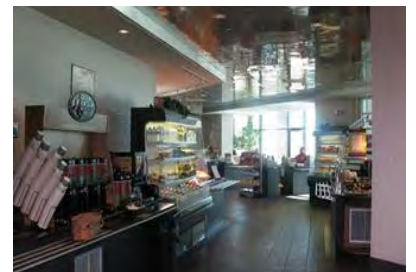

The Water Club

PROPERTY ADDRESS
555 LONG WHARF DRIVE
NEW HAVEN, CT

CONTACT
WILL LORENZ
DIRECTOR OF LEASING
203.603.5169 wlorenz@fusco.com