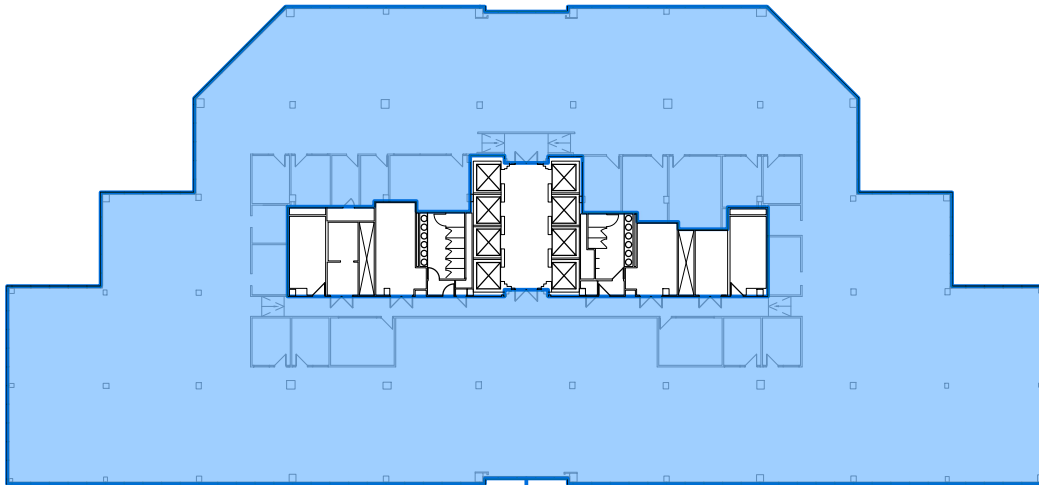

LONG WHARF MARITIME CENTER
555 LONG WHARF DRIVE - 7TH FLOOR

AVAILABLE

31,608 RSF
VACANT

Fusco Management Company, LLC • Property Managers

LONG WHARF MARITIME CENTER • 555 LONG WHARF DRIVE, SUITE 14 • NEW HAVEN, CONNECTICUT 06511
203.603.5169 *phone* • • www.fusco.com *website*