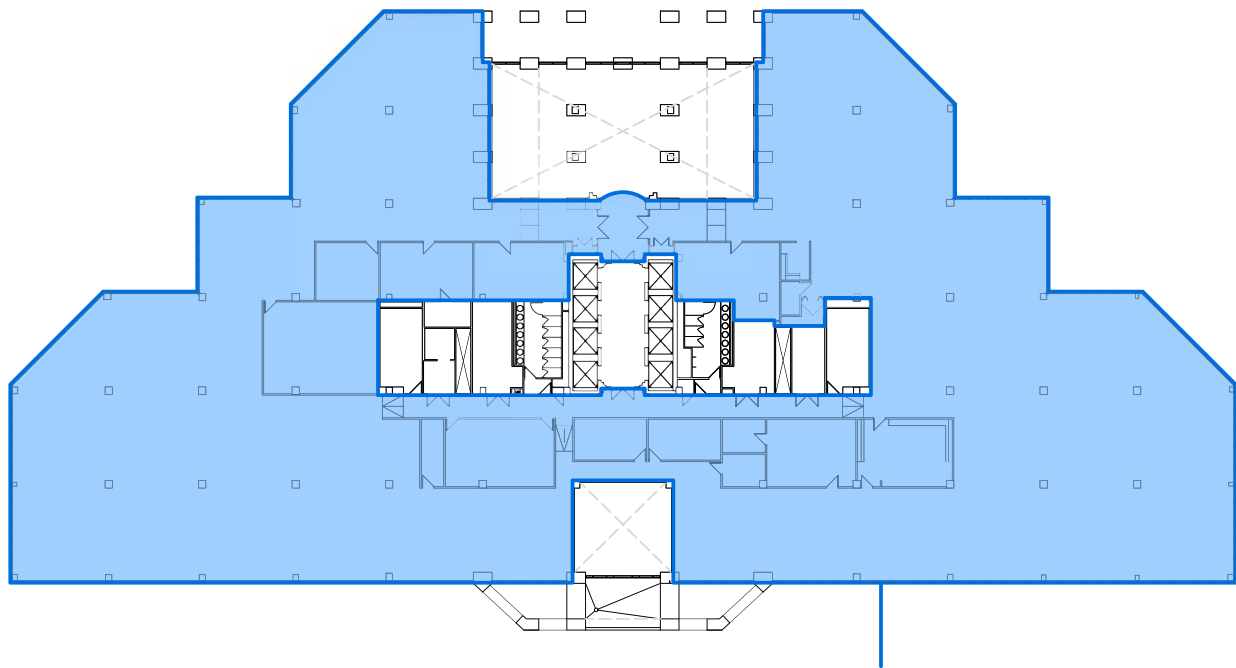

AVAILABLE

37,045 RSF

Fusco Management Company, LLC • Property Managers