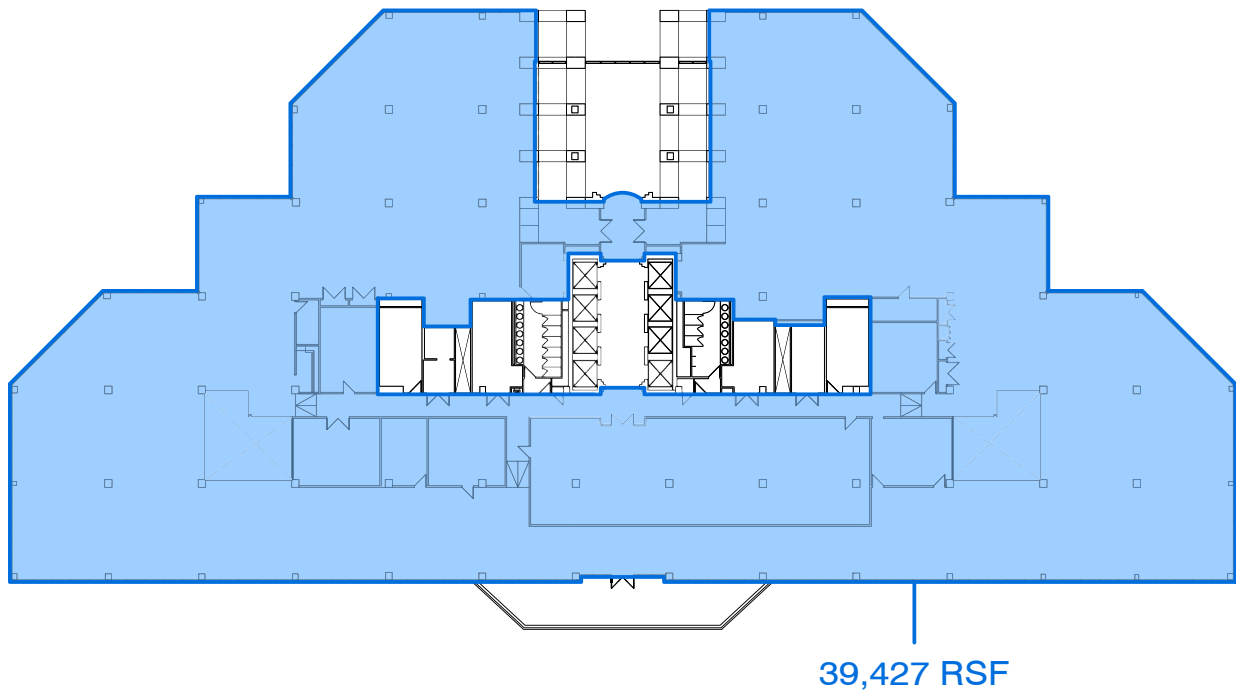

AVAILABLE

AVAILABLE

37,045 RSF

Fusco Management Company, LLC • Property Managers

AVAILABLE

Fusco Management Company, LLC • Property Managers

LONG WHARF MARITIME CENTER • 555 LONG WHARF DRIVE, SUITE 14 • NEW HAVEN, CONNECTICUT 06511
203.603.5169 phone • • www.fusco.com website