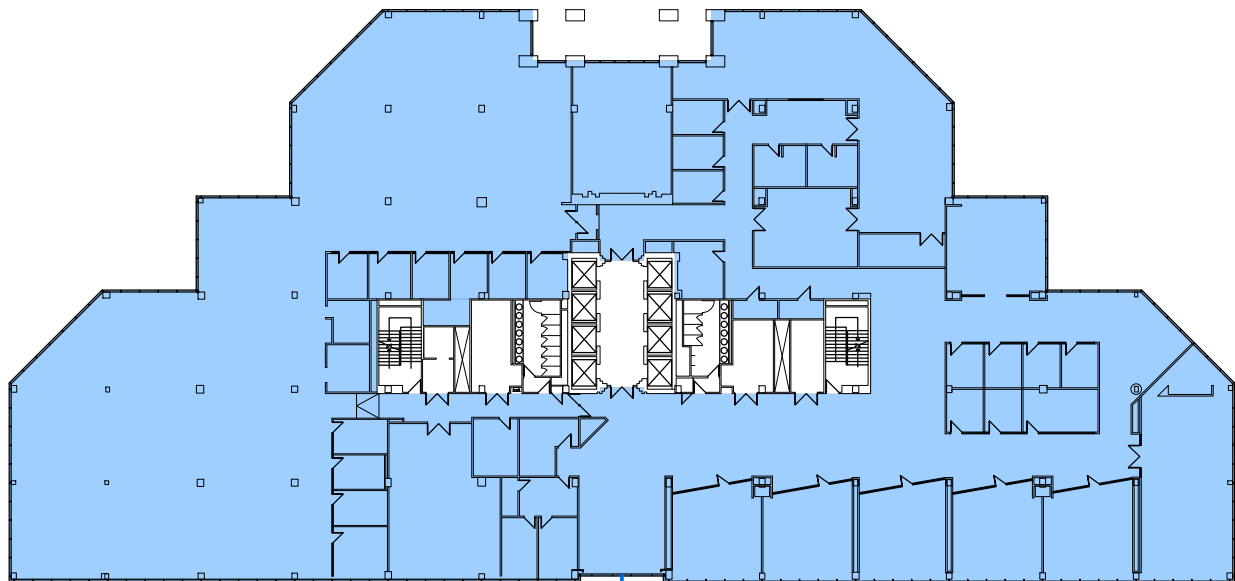

AVAILABLE

40,748 RSF

Fusco Management Company, LLC • Property Managers

LONG WHARF MARITIME CENTER • 555 LONG WHARF DRIVE, SUITE 14 • NEW HAVEN, CONNECTICUT 06511
203.603.5169 phone • • www.fusco.com website