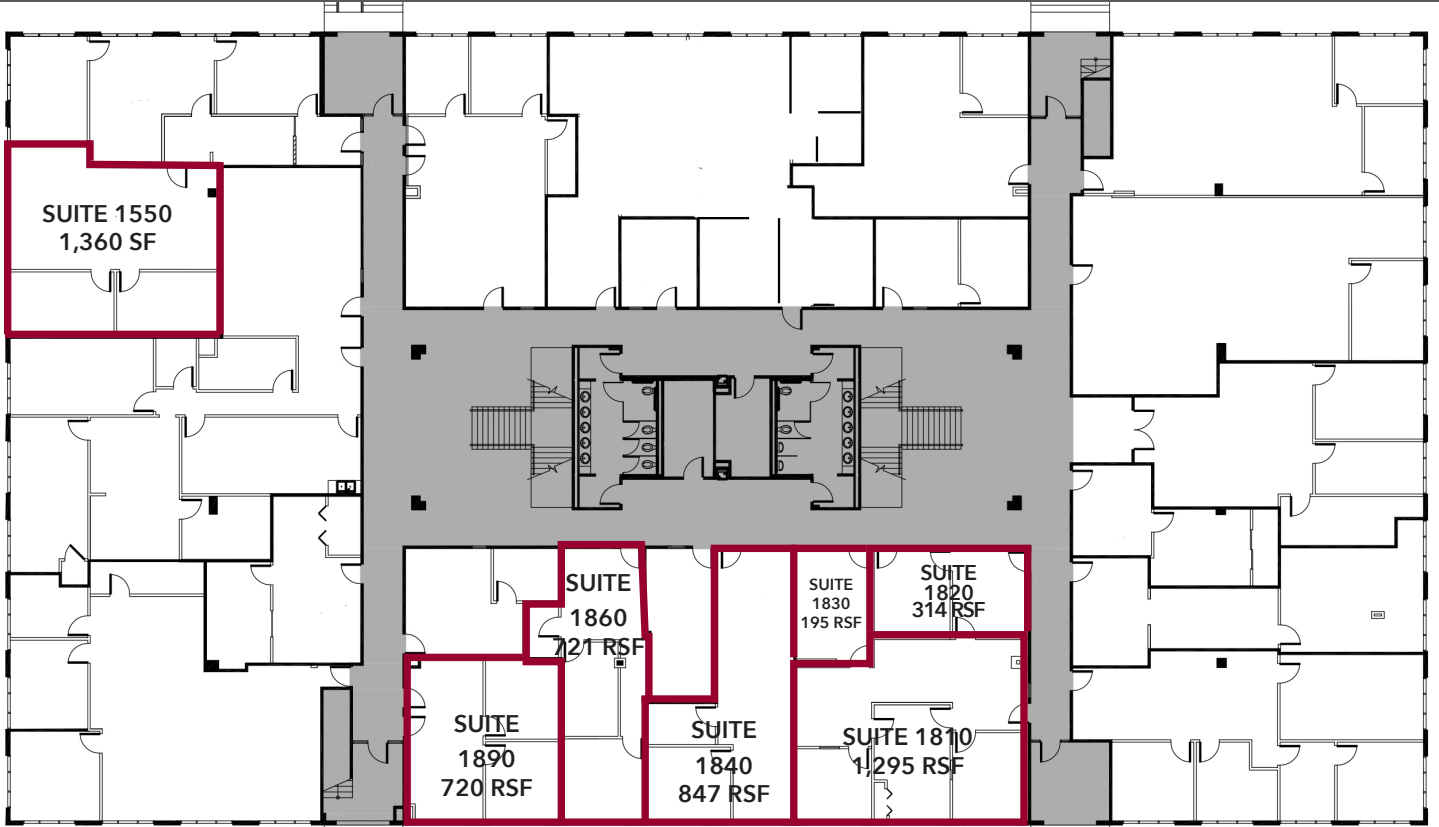

FOR LEASE

9,859 RSF

510 Plaza Drive,
College Park, GA 30349

PROPERTY OVERVIEW

SIZE:	49,404 SF
AVAILABLE SF:	9,859 RSF (9 Suites)
SUITE 1550	1,360 RSF
SUITE 1810	1,295 RSF
SUITE 1820	314 RSF
SUITE 1830	195 RSF
SUITE 1840	847 RSF
SUITE 1860	721 RSF
SUITE 1890	720 RSF
SUITE 2270	2,603 RSF
SUITE 2770	1,804 RSF

FLOOR PLAN - FIRST LEVEL

AVAILABLE SPACE

SECOND FLOOR AVAILABILITY

All information regarding property for sale, rental or financing is from sources deemed reliable, but no warranty or representation is made to the accuracy thereof and same is submitted to errors, omissions, change of price, rental or other conditions prior to sale, lease or financing or withdrawal without notice. No liability of any kind is to be imposed on the broker herein.