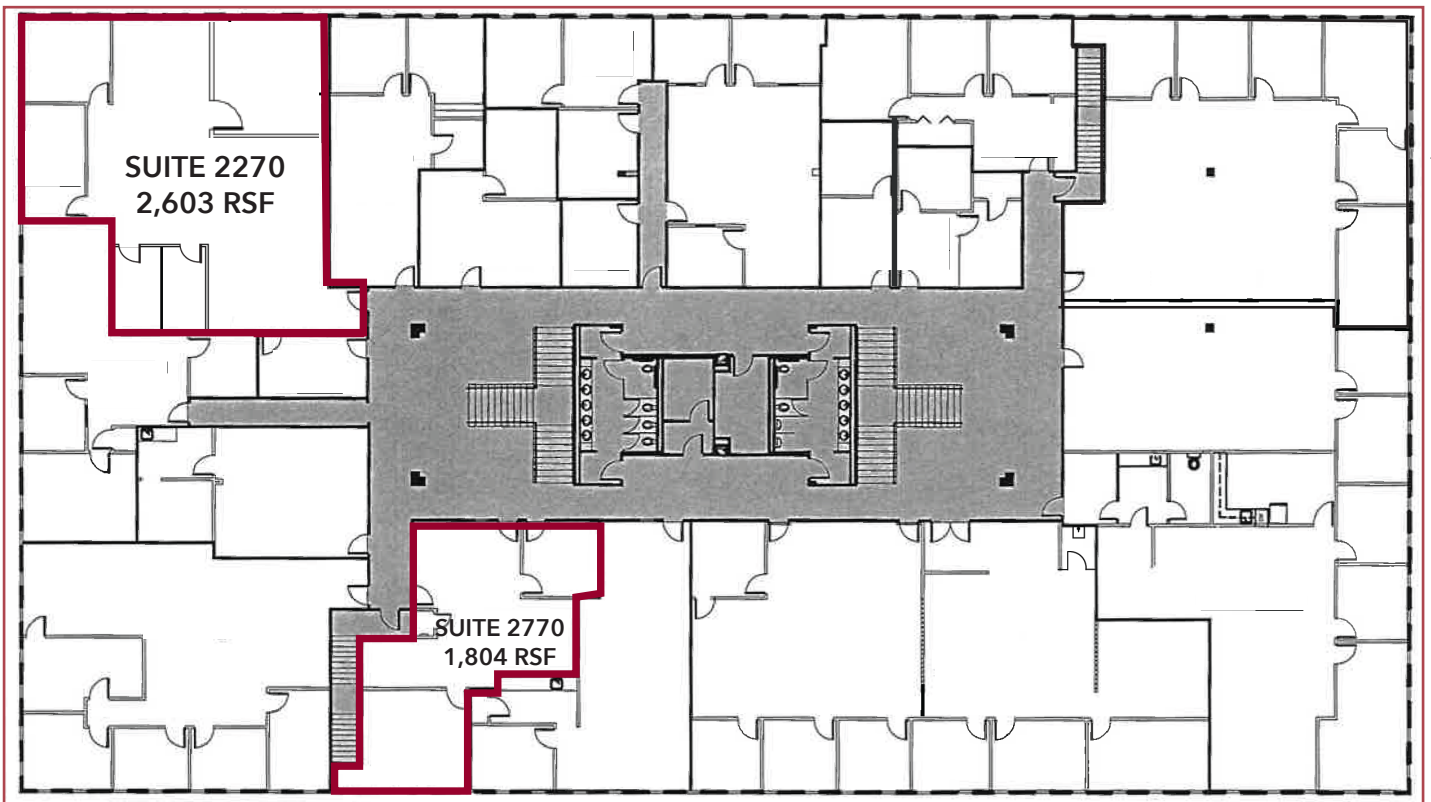

FOR LEASE

9,859 RSF

510 Plaza Drive,
College Park, GA 30349

PROPERTY OVERVIEW

SIZE:	49,404 SF
AVAILABLE SF:	9,859 RSF (9 Suites)
SUITE 1550	1,360 RSF
SUITE 1810	1,295 RSF
SUITE 1820	314 RSF
SUITE 1830	195 RSF
SUITE 1840	847 RSF
SUITE 1860	721 RSF
SUITE 1890	720 RSF
SUITE 2270	2,603 RSF
SUITE 2770	1,804 RSF

FLOOR PLAN - FIRST LEVEL

AVAILABLE SPACE

SECOND FLOOR AVAILABILITY

All information regarding property for sale, rental or financing is from sources deemed reliable, but no warranty or representation is made to the accuracy thereof and same is submitted to errors, omissions, change of price, rental or other conditions prior to sale, lease or financing or withdrawal without notice. No liability of any kind is to be imposed on the broker herein.