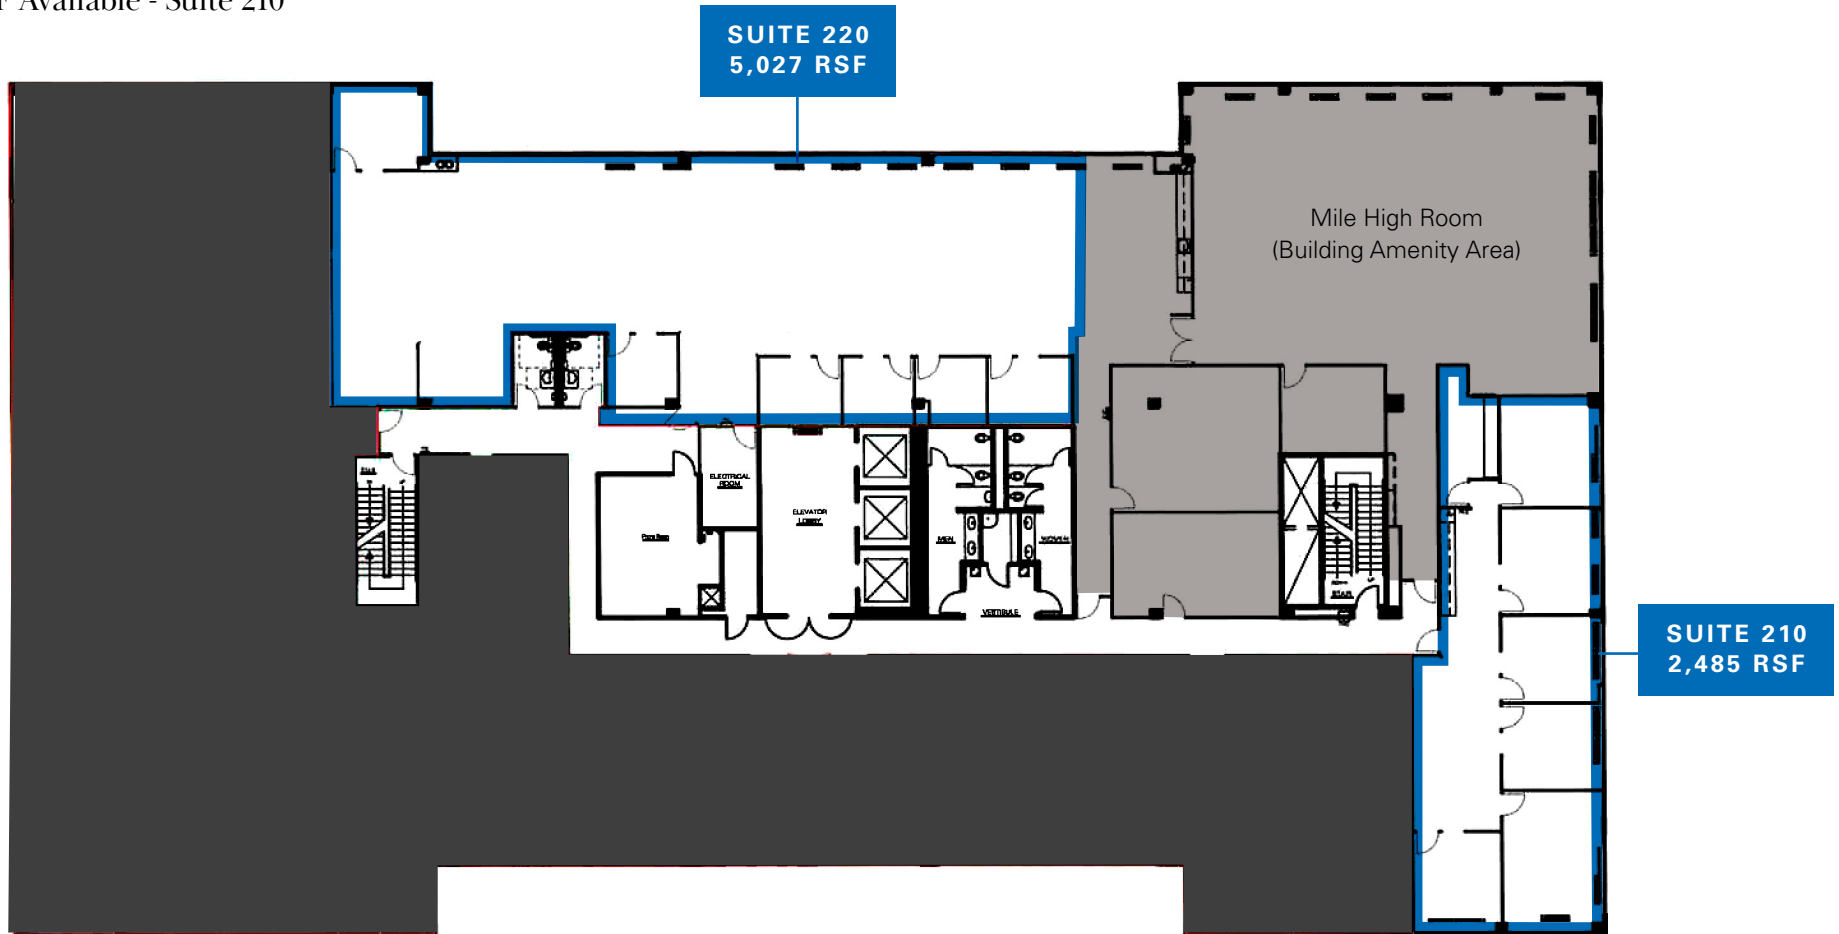

7351 E. Lowry Boulevard

7351 E. LOWRY BOULEVARD
DENVER, CO

2nd Floor

5,027 RSF Available - Suite 220

2,485 RSF Available - Suite 210

For information, please contact:

Pete Staab

Senior Managing Director
t 303-260-4346
pete.staab@nmrk.com