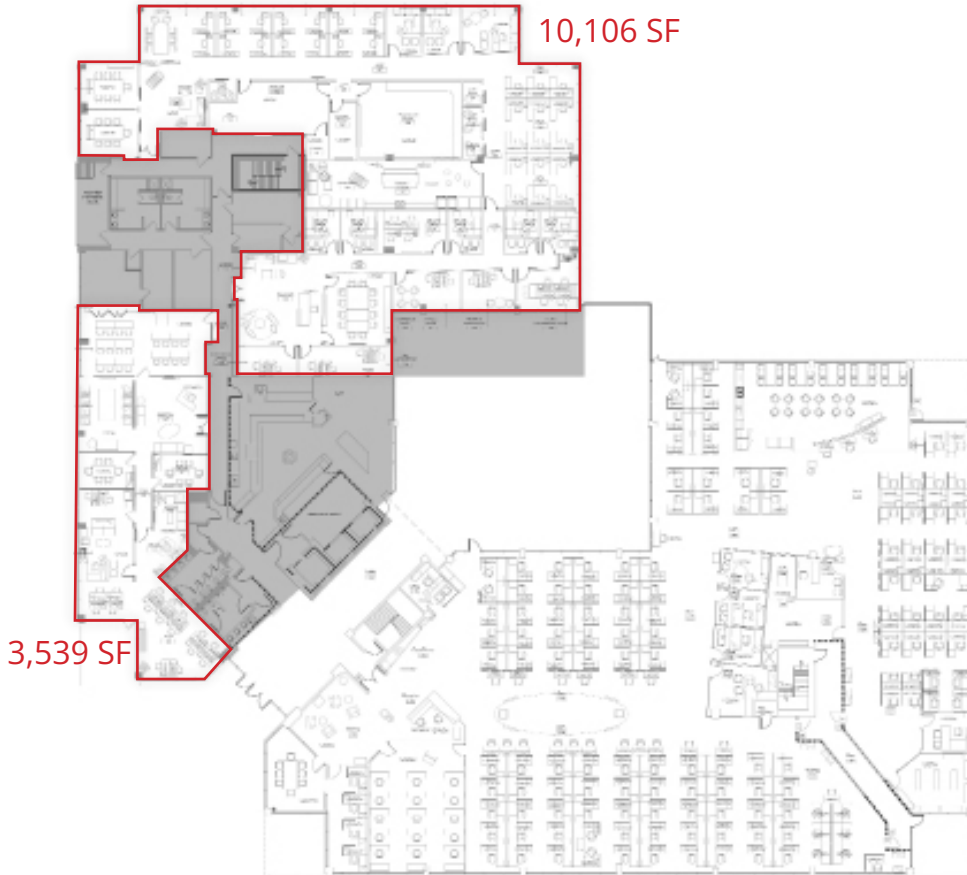

## PROPERTY HIGHLIGHTS

- Class A office sublease
- "Plug & Play" Headquarters and Call Center
- Master lease expires: 8/31/2030
- Floor Sizes:
  - 1st Floor: 3,539 - 34,127 RSF
  - 2nd Floor: 17,209 - 39,205 RSF
  - 3rd Floor: LEASED**
  - 4th Floor: 19,713 - 41,337 RSF
  - Total Availability: 114,669 RSF
- Amenities:
  - Banking, Bicycle Storage, Bus Line, Property Manager on Site, Restaurant, Shower Facilities, Monument Signage, and Waterfront Views
- 5.51/1,000 SF parking ratio
- TI Allowance Available
- CAT 6 Cabling
- Ceiling heights up to 12'
- Generator: CAT, 1000 KW, 1700 gallon diesel tank

### FLOOR 1: 3,539 - 34,127 RSF

Offices:	23	Copy/Storage:	1
Workstations:	107	Mail/Storage:	1
XL Conference Rooms:	0 (12+ seats)	Training:	3
Lg. Conference Rooms:	2 (10-12 seats)	Lounge:	2
Med. Conference Rooms:	6 (6 - 8 seats)	Nursing/Comfort Room:	1
Sm Conference Rooms:	3 (2 - 4 seats)	I.T.:	2
Reception:	3	Break Room:	3
File Room:	1		

### FLOOR 2: 17,209 - 39,205 RSF

Offices:	29	Copy/Storage:	0
Workstations:	315	Mail/Storage:	1
XL Conference Rooms:	1 (12+ seats)	Training:	2
Lg. Conference Rooms:	3 (10-12 seats)	Lounge:	1
Med. Conference Rooms:	0 (6 - 8 seats)	Nursing/Comfort Room:	0
Sm Conference Rooms:	0 (2 - 4 seats)	I.T.:	1
Reception:	1	Break Room:	2
File Room:	1	AV Room:	1

### FLOOR 3: LEASED

Offices:	9	Copy/Storage:	5
Workstations:	243	Mail/Storage:	1
XL Conference Rooms:	1 (12+ seats)	Training:	3
Lg. Conference Rooms:	4 (10-12 seats)	Lounge:	0
Med. Conference Rooms:	1 (6 - 8 seats)	Nursing/Comfort Room:	1
Sm Conference Rooms:	2 (2 - 4 seats)	I.T.:	1
Reception:	1	Break Room:	2
File Room:	1		