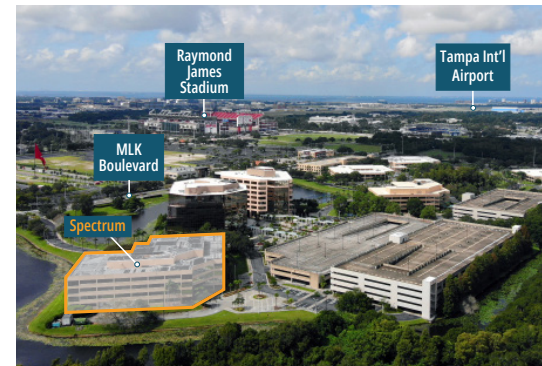

# TAMPA BAY PARK

 3101 W Dr Martin Luther King Jr Blvd  
Tampa, FL 33614

"Plug & Play" Office Sublease Available

## PROPERTY HIGHLIGHTS

- Class A office sublease
- "Plug & Play" Headquarters and Call Center
- Master lease expires: 8/31/2030
- Floor Sizes:
  - 1st Floor: 3,539 - 34,127 RSF
  - 2nd Floor: 17,209 - 39,205 RSF
  - 3rd Floor: LEASED**
  - 4th Floor: 19,713 - 41,337 RSF
  - Total Availability: 114,669 RSF
- Amenities:
  - Banking, Bicycle Storage, Bus Line, Property Manager on Site, Restaurant, Shower Facilities, Monument Signage, and Waterfront Views
- 5.51/1,000 SF parking ratio
- TI Allowance Available
- CAT 6 Cabling
- Ceiling heights up to 12'
- Generator: CAT, 1000 KW, 1700 gallon diesel tank