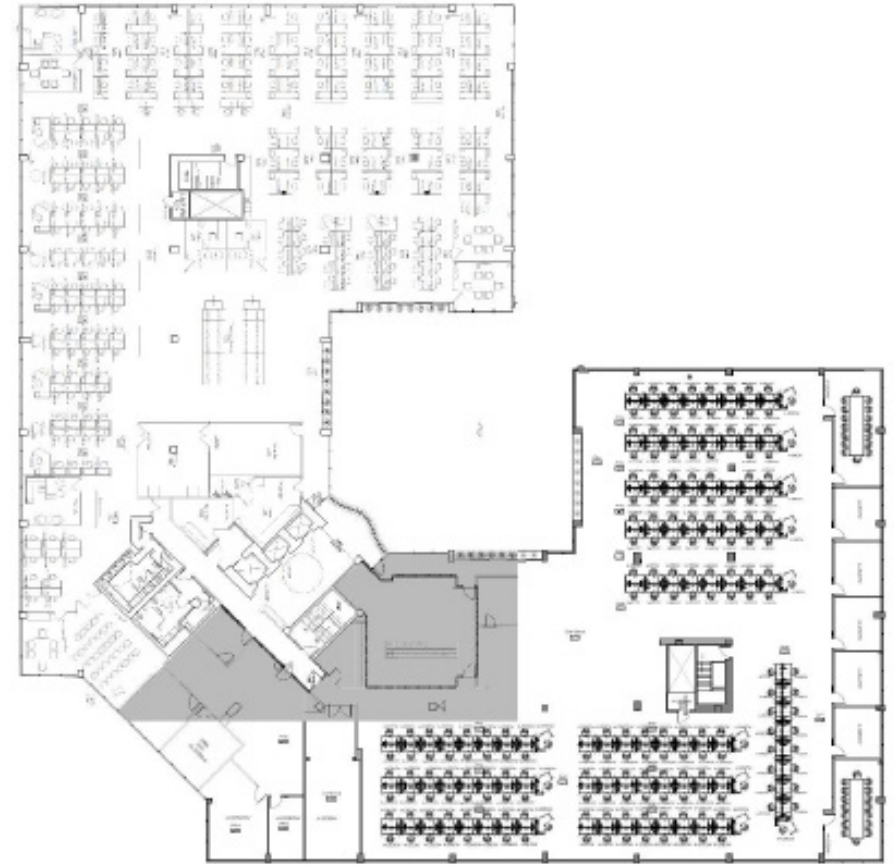

FLOOR 4: 19,716 - 41,337 RSF

Offices:	19	Copy/Storage:	2
Workstations:	430	Mail/Storage:	0
XL Conference Rooms:	3 (12+ seats)	Training:	1
Lg. Conference Rooms:	0 (10-12 seats)	Lounge:	1
Med. Conference Rooms:	4 (6 - 8 seats)	Nursing/Comfort Room:	0
Sm Conference Rooms:	0 (2 - 4 seats)	I.T.:	2
Reception:	0	Break Room:	3
File Room:	0