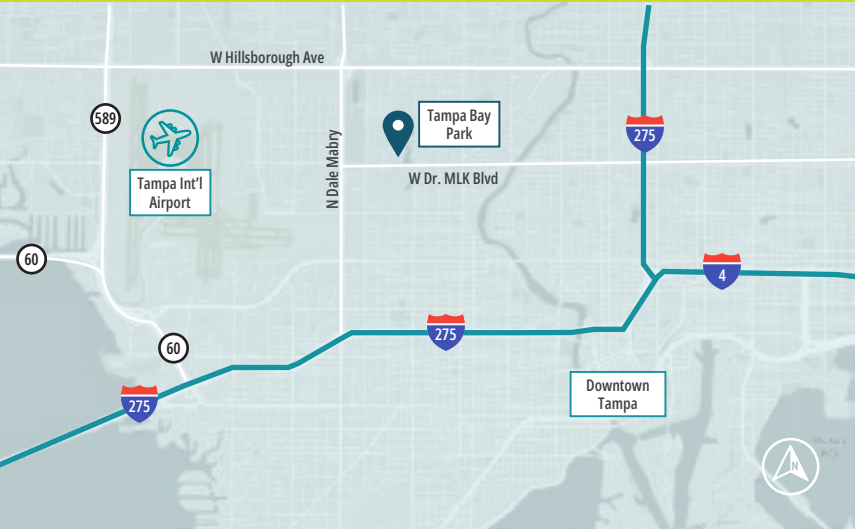

# TAMPA BAY PARK

 3101 W Dr Martin Luther King Jr Blvd  
Tampa, FL 33614

"Plug & Play" Office Sublease Available