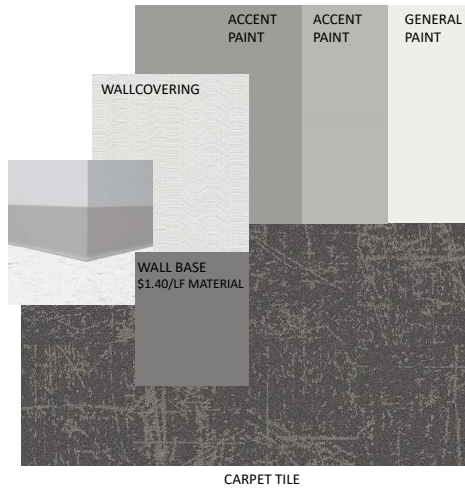

**20,000 RSF TOTAL OF SPEC
SUITES DELIVERED Q4 2025
RANGING FROM 5-10K RSF**

**MANSELL
OVERLOOK**

MANSELL OVERLOOK 500
500 COLONIAL CENTER PKY
ROSWELL, GA 30076

NEWMARK

MANSELL OVERLOOK

◆ SPEC SUITE 600

SCHEME 1

◆ SPEC SUITE 610

SCHEME 2

◆ SPEC SUITE 630

SCHEME 2

◆ ELEVATOR & LOBBY FINISHES

◆ RESTROOM FINISHES

MANSELL OVERLOOK

CONTACT