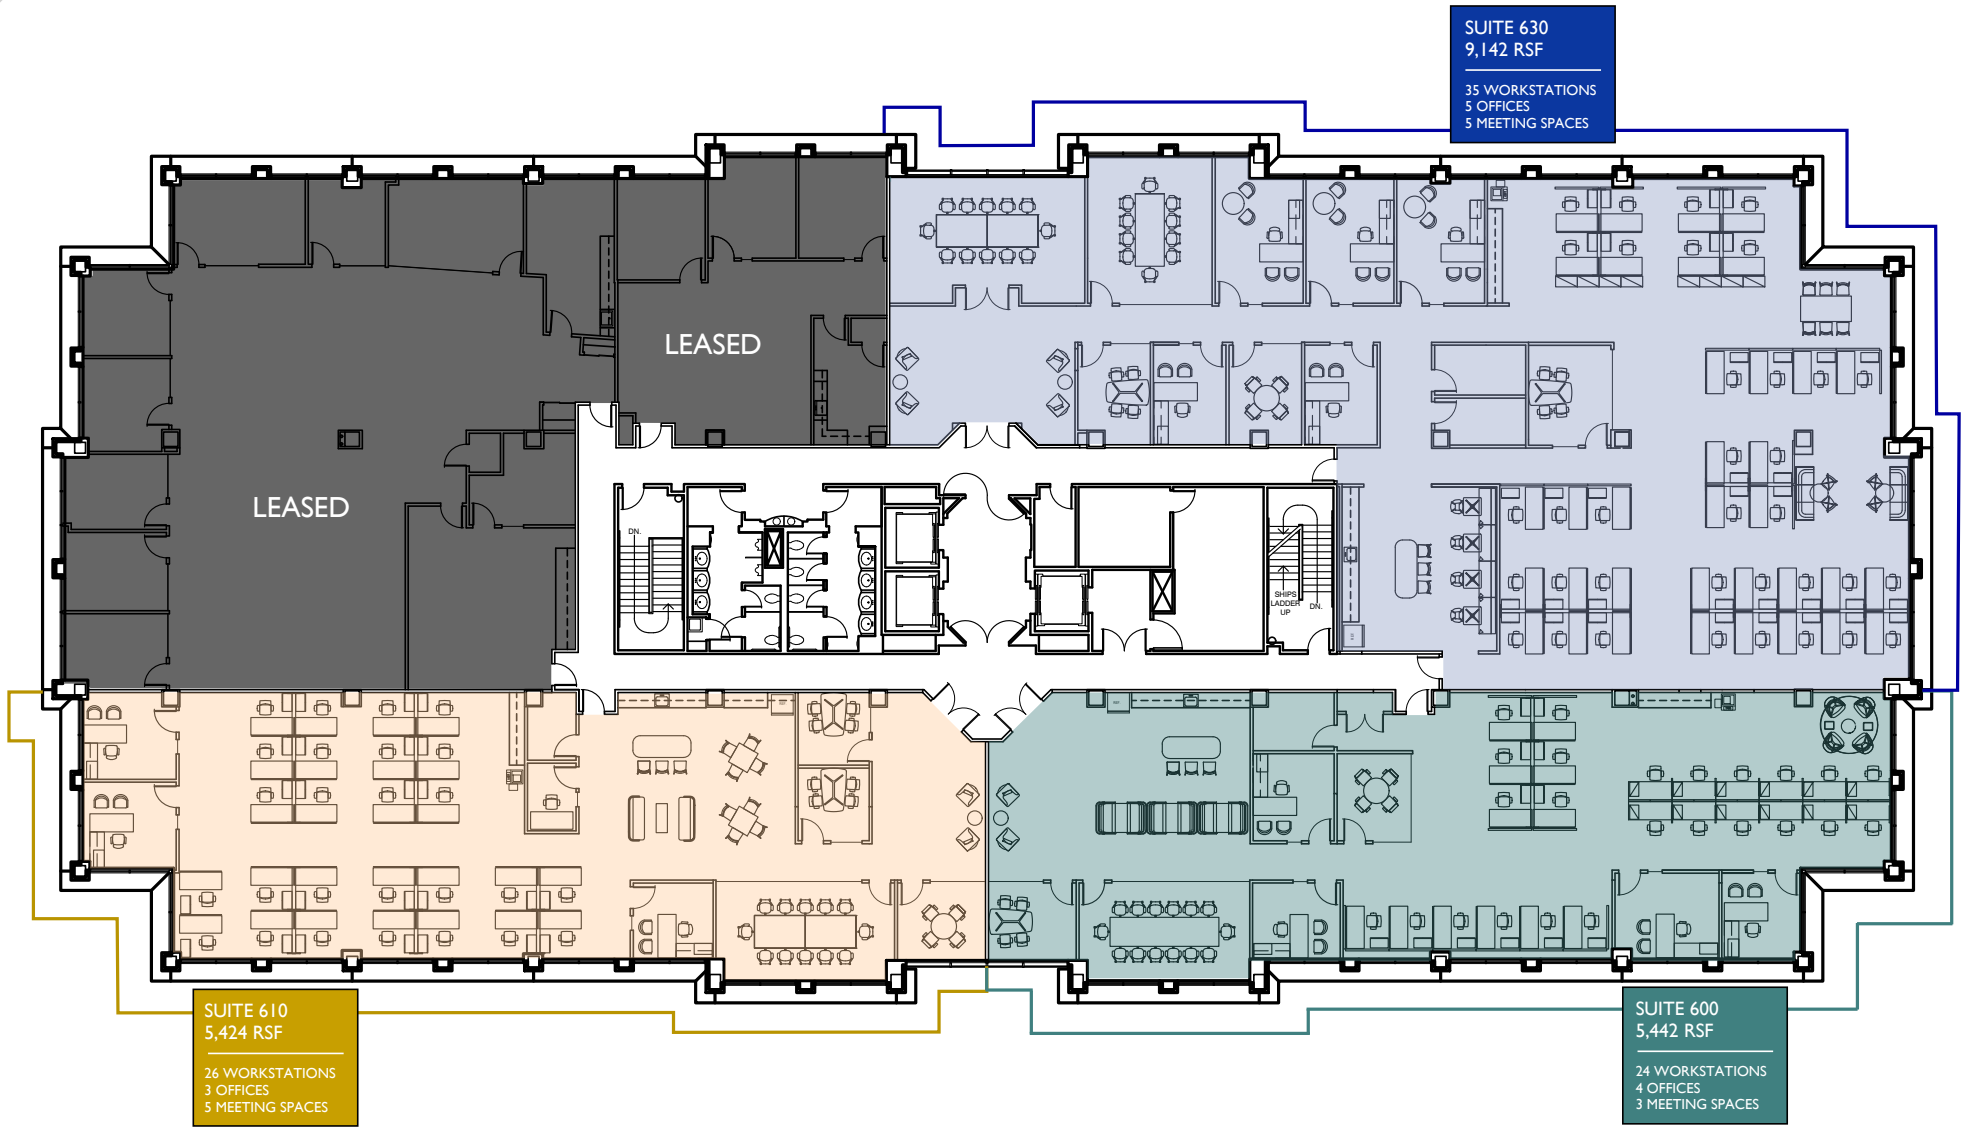

**20,000 RSF TOTAL OF SPEC
SUITES DELIVERED Q4 2025
RANGING FROM 5-10K RSF**

**MANSELL
OVERLOOK**

MANSELL OVERLOOK 500
500 COLONIAL CENTER PKY
ROSWELL, GA 30076

NEWMARK

MANSELL OVERLOOK

◆ SPEC SUITE 600

SCHEME 1

◆ SPEC SUITE 610

SCHEME 2

◆ SPEC SUITE 630

SCHEME 2

◆ ELEVATOR & LOBBY FINISHES

◆ RESTROOM FINISHES

MANSELL OVERLOOK

CONTACT