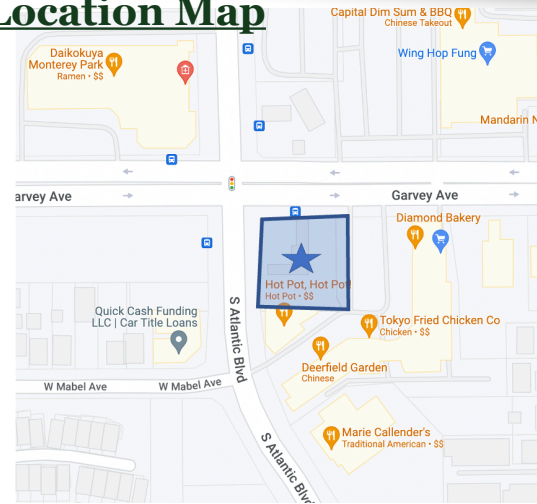

Monterey Park Land For Lease

Land Pic

Location Map

0.48 acres of land, very good and convenient location. 1 minute drive/ 10 minute walk to Atlantic Times Square. Very close to restaurants, milk tea shops, banks, and entertainment. The venue is suitable for small events, farmers' markets, small-size night markets, and pop-up shops, etc.

Land Surrounding Environment

Atlantic Place Shopping Center

Deerfield Plaza

ManRealty Building

99 Ranch Market Plaza

Teamrise
Property
Management
Team

If you're interested Please Contact:

Winnie: