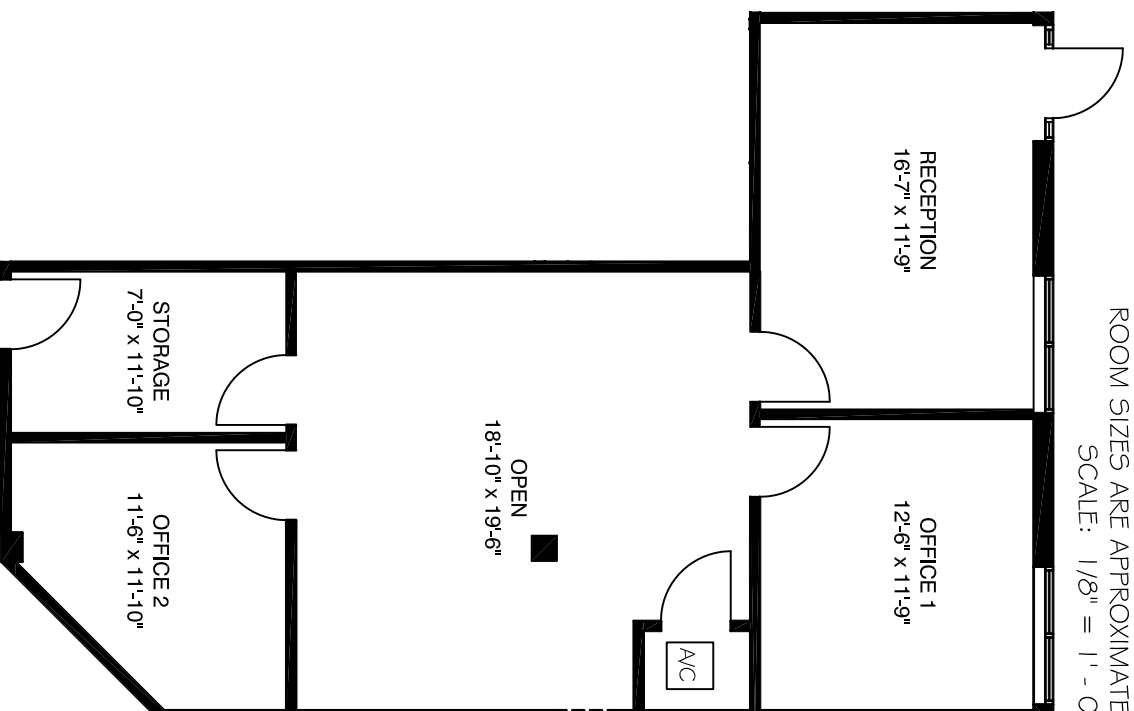

SUITE 101

1,092 RSF

ROOM SIZES ARE APPROXIMATE.
SCALE: 1/8" = 1'-0"

KEY PLAN
1ST FLOOR

POST N PADDOCK
1000 POST N PADDOCK ST.
GRAND PRAIRIE, TX 75050

Drawbridge
02.15.16

LEASING INFORMATION:
CORBY HODGKISS
MERCER COMPANY - 469.360.3918
MANAGEMENT INFORMATION:
POST & PADDOCK PARTNERS - 817.377.4344