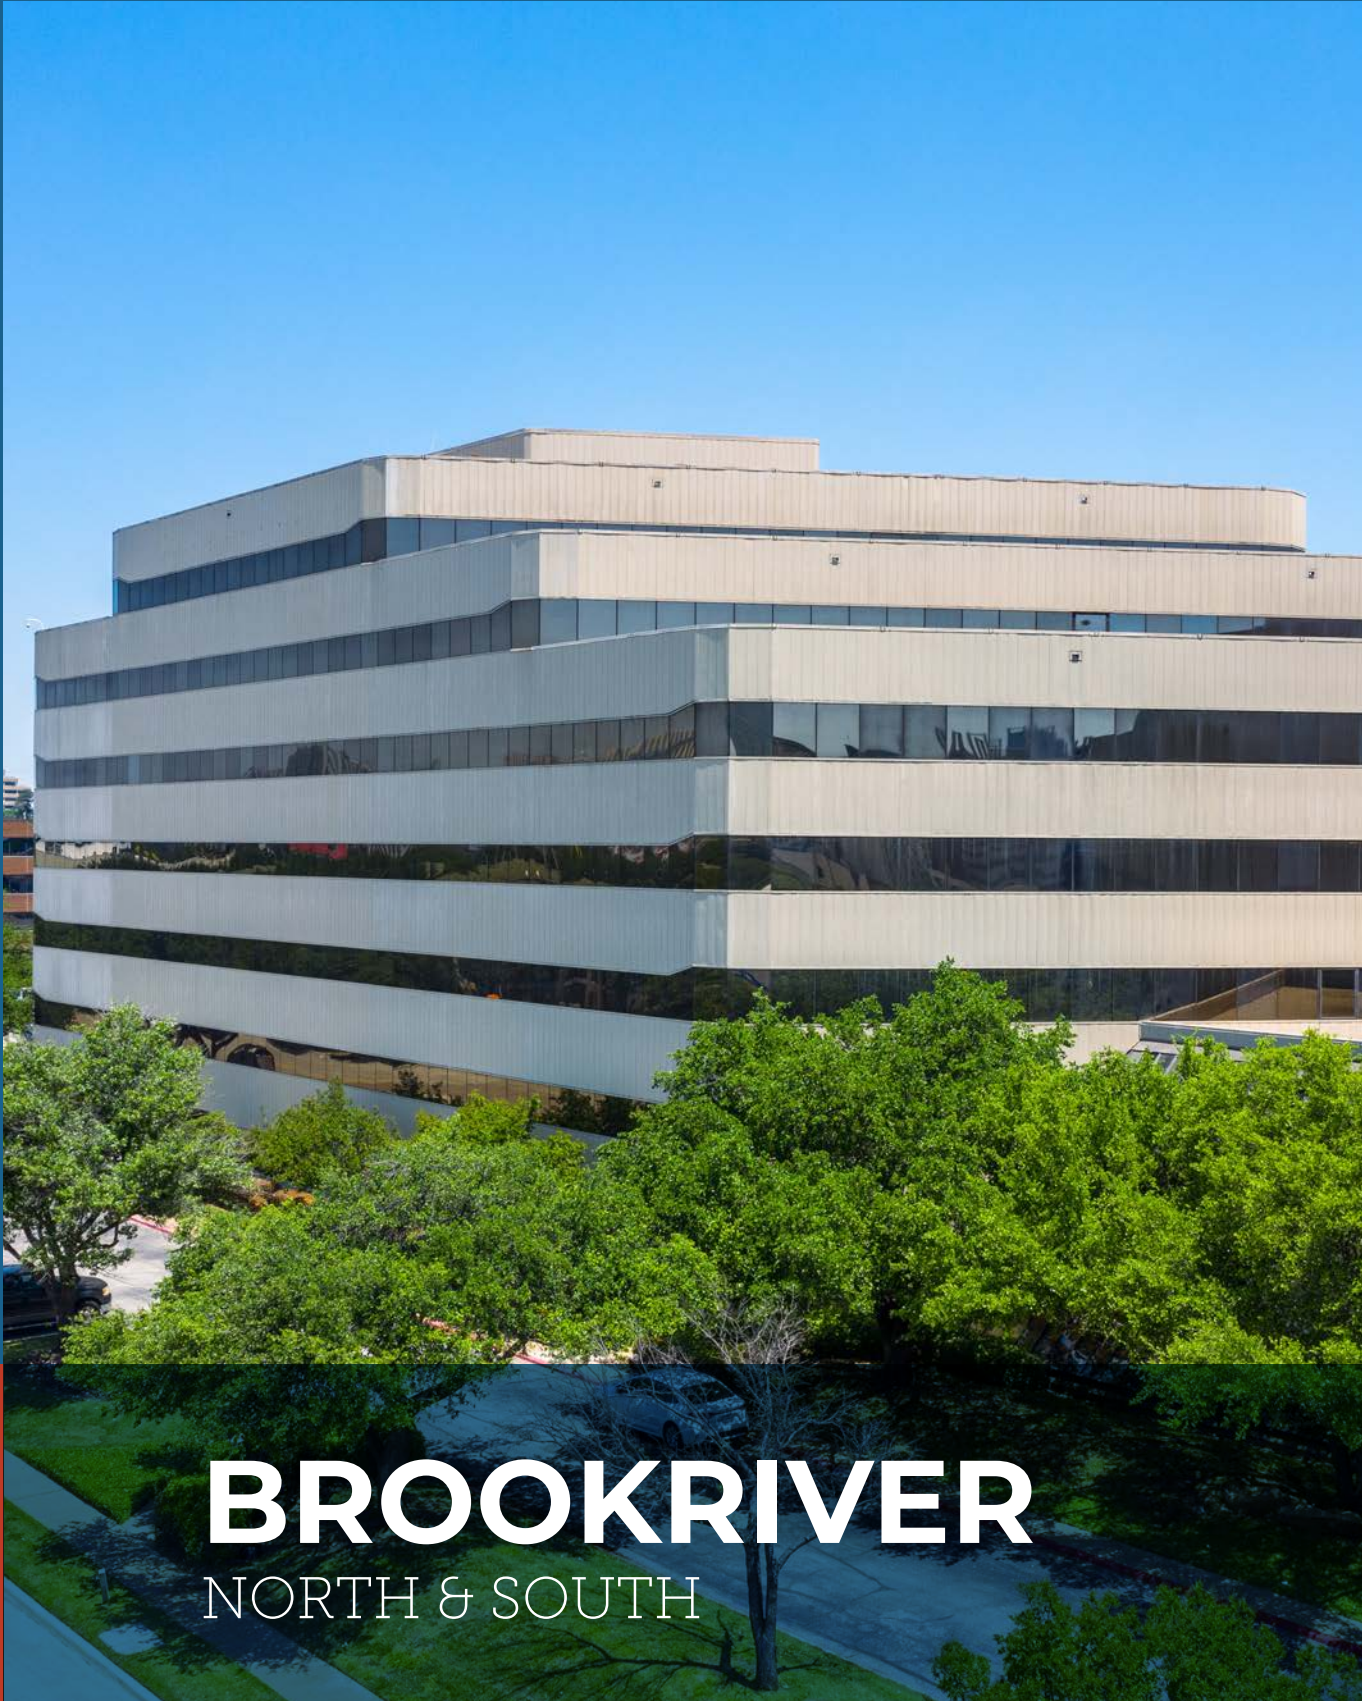

8150 - 8200 Brookriver Dr | Dallas, TX

BROOKRIVER

NORTH & SOUTH

BROOKRIVER

NORTH & SOUTH

Brookriver North & South conveniently sit between Mockingbird Lane and Empire Central Drive, offering a prime location near the Medical District and Love Field.

The two interconnected towers provide immediate access to Stemmons Freeway, allowing tenants to effortlessly reach prominent destinations, airports, and reputable neighborhoods in Dallas.

WHAT YOU NEED TO KNOW

ABOUT THE PROPERTY

25,053 RSF
TYPICAL FLOOR PLATE

4/1,000 SF
PARKING

ON-SITE CAFÉ

TENANT LOUNGE

MINUTES FROM
DALLAS LOVE FIELD

DIRECT ACCESS TO
I-35E/STEMMONS FWY

ON-SITE
MAINTENANCE & MANAGEMENT