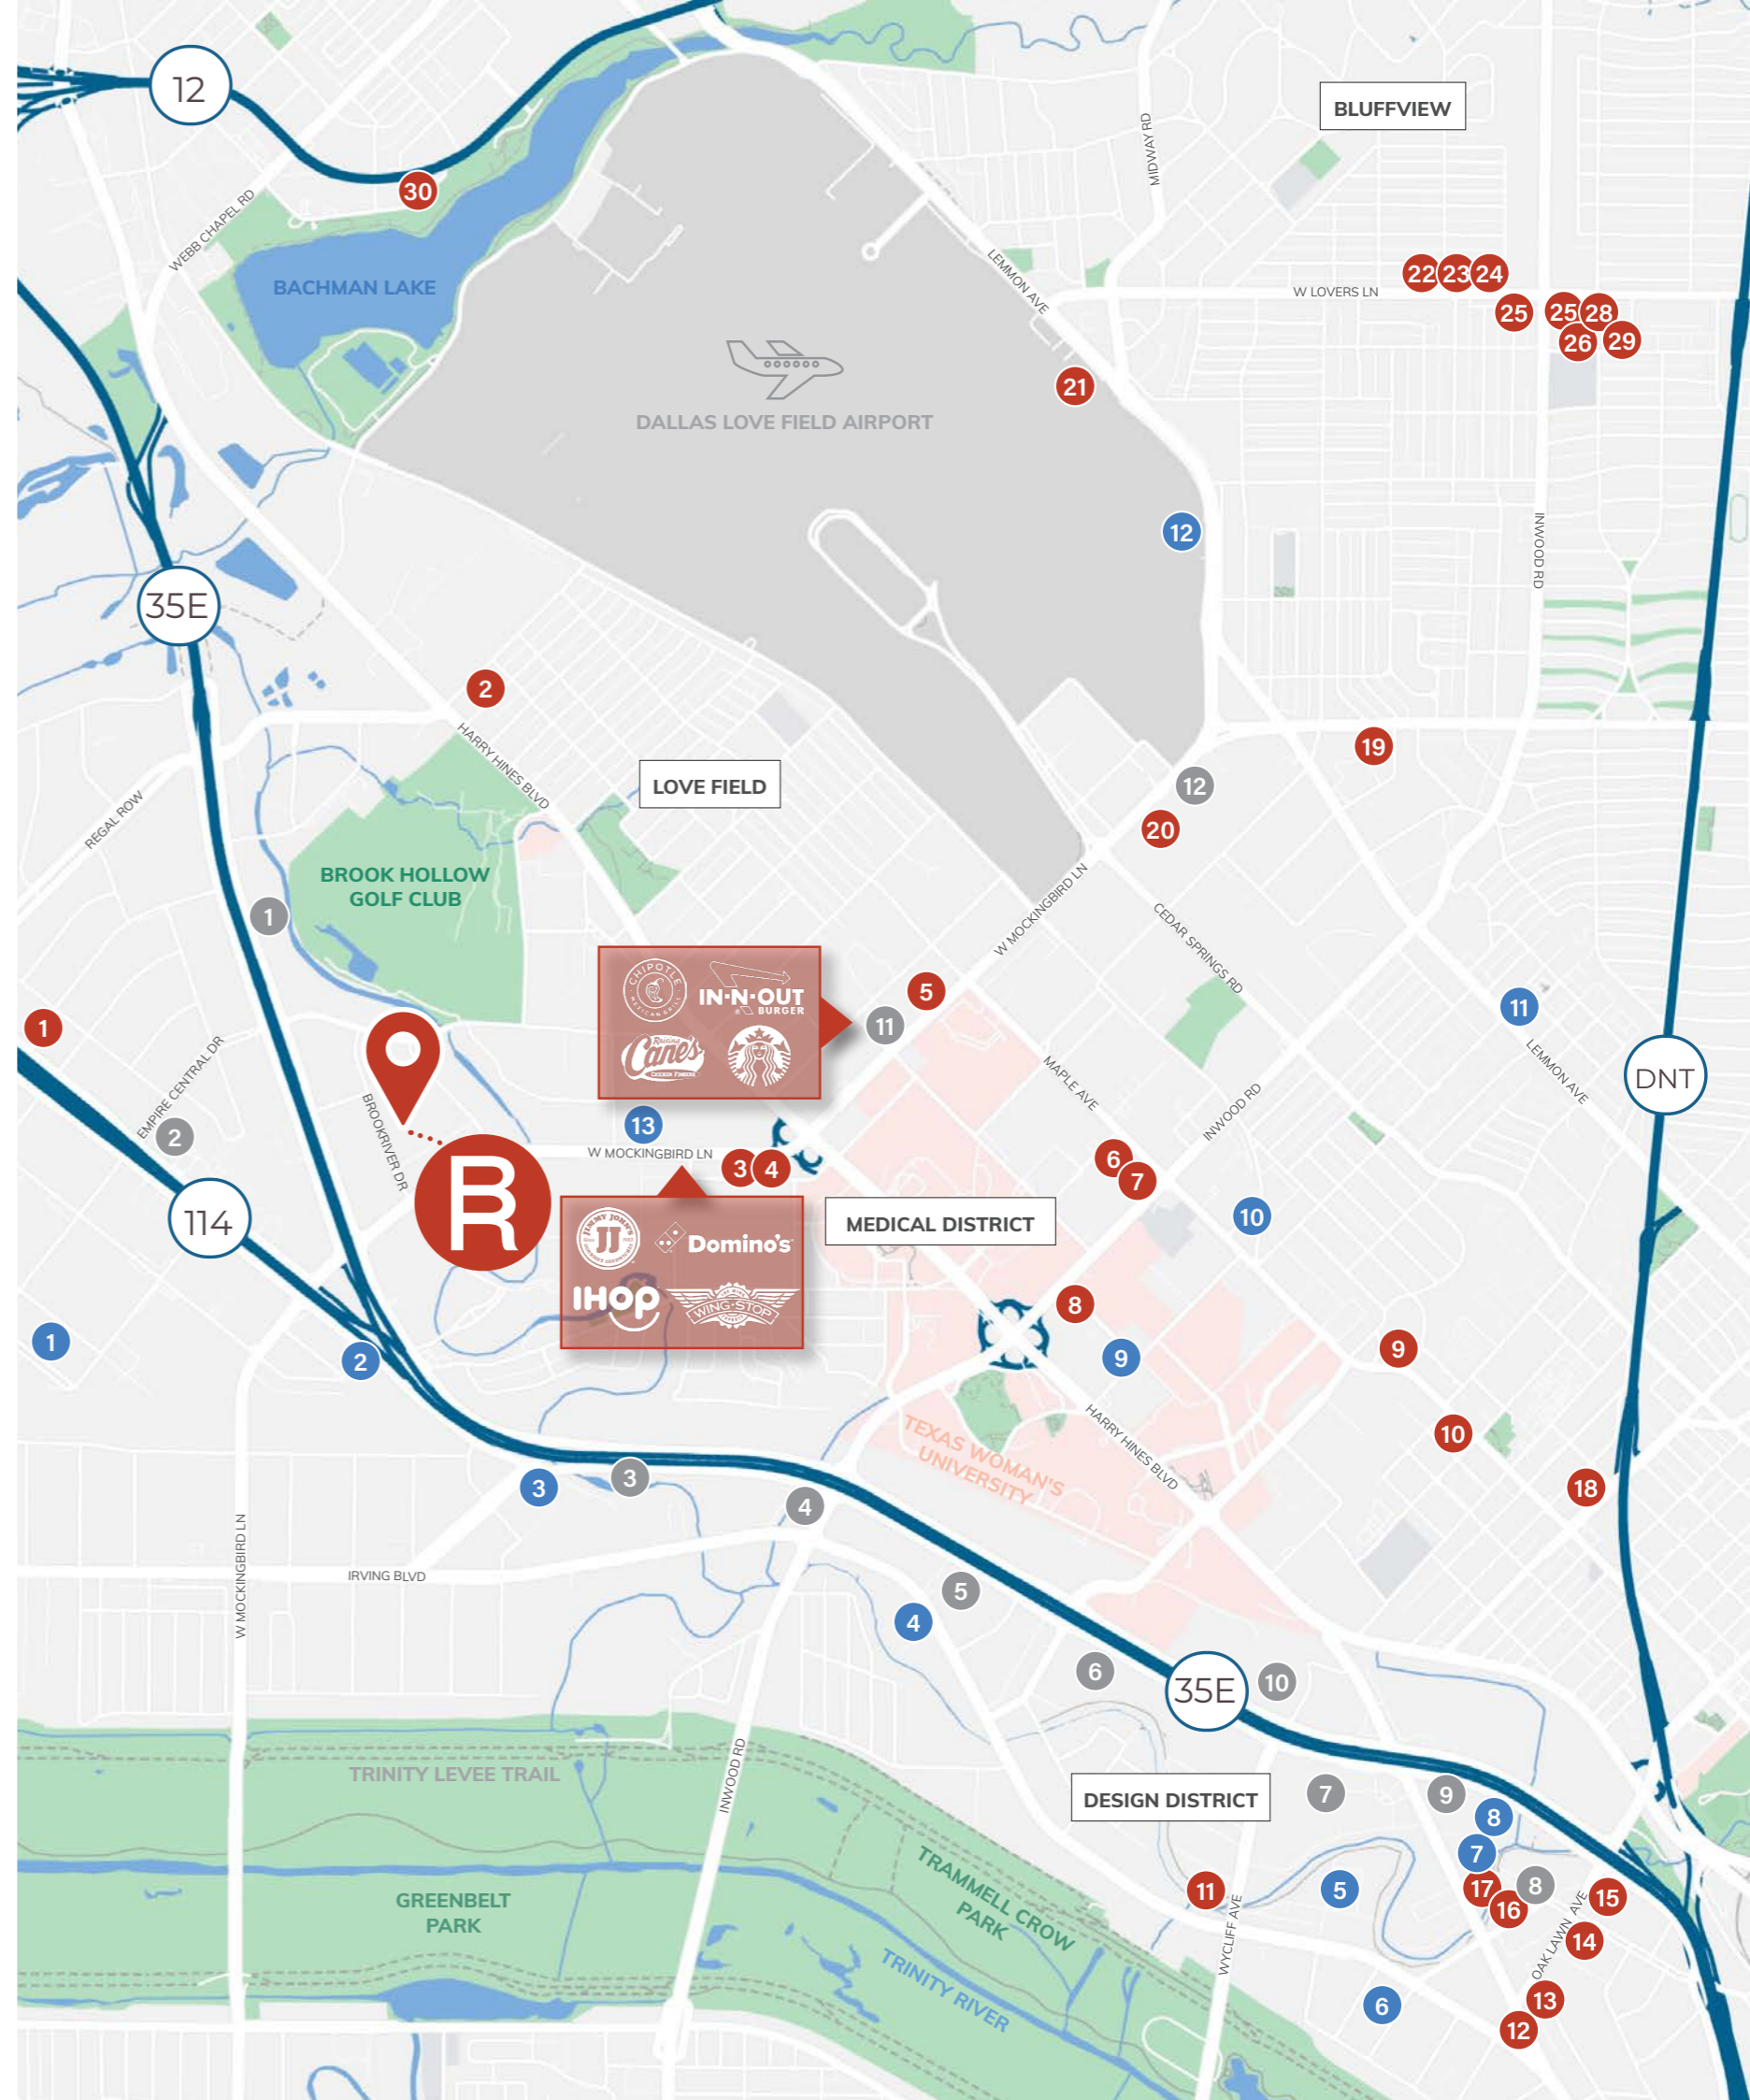

8150 - 8200 Brookriver Dr | Dallas, TX

BROOKRIVER

NORTH & SOUTH

BROOKRIVER

NORTH & SOUTH

Brookriver North & South conveniently sit between Mockingbird Lane and Empire Central Drive, offering a prime location near the Medical District and Love Field.

The two interconnected towers provide immediate access to Stemmons Freeway, allowing tenants to effortlessly reach prominent destinations, airports, and reputable neighborhoods in Dallas.

WHAT YOU NEED TO KNOW

PRIME LOCATION NEAR THE MEDICAL DISTRICT & LOVE FIELD

Brookriver North & South ensures a seamless officing experience for tenants, offering an optimal location for tenants to access various areas of the bustling DFW Metroplex with ease.

10 MIN

Dallas Love Field Airport

10 MIN

Design District

15 MIN

Dallas CBD

15 MIN

Uptown/Turtle Creek