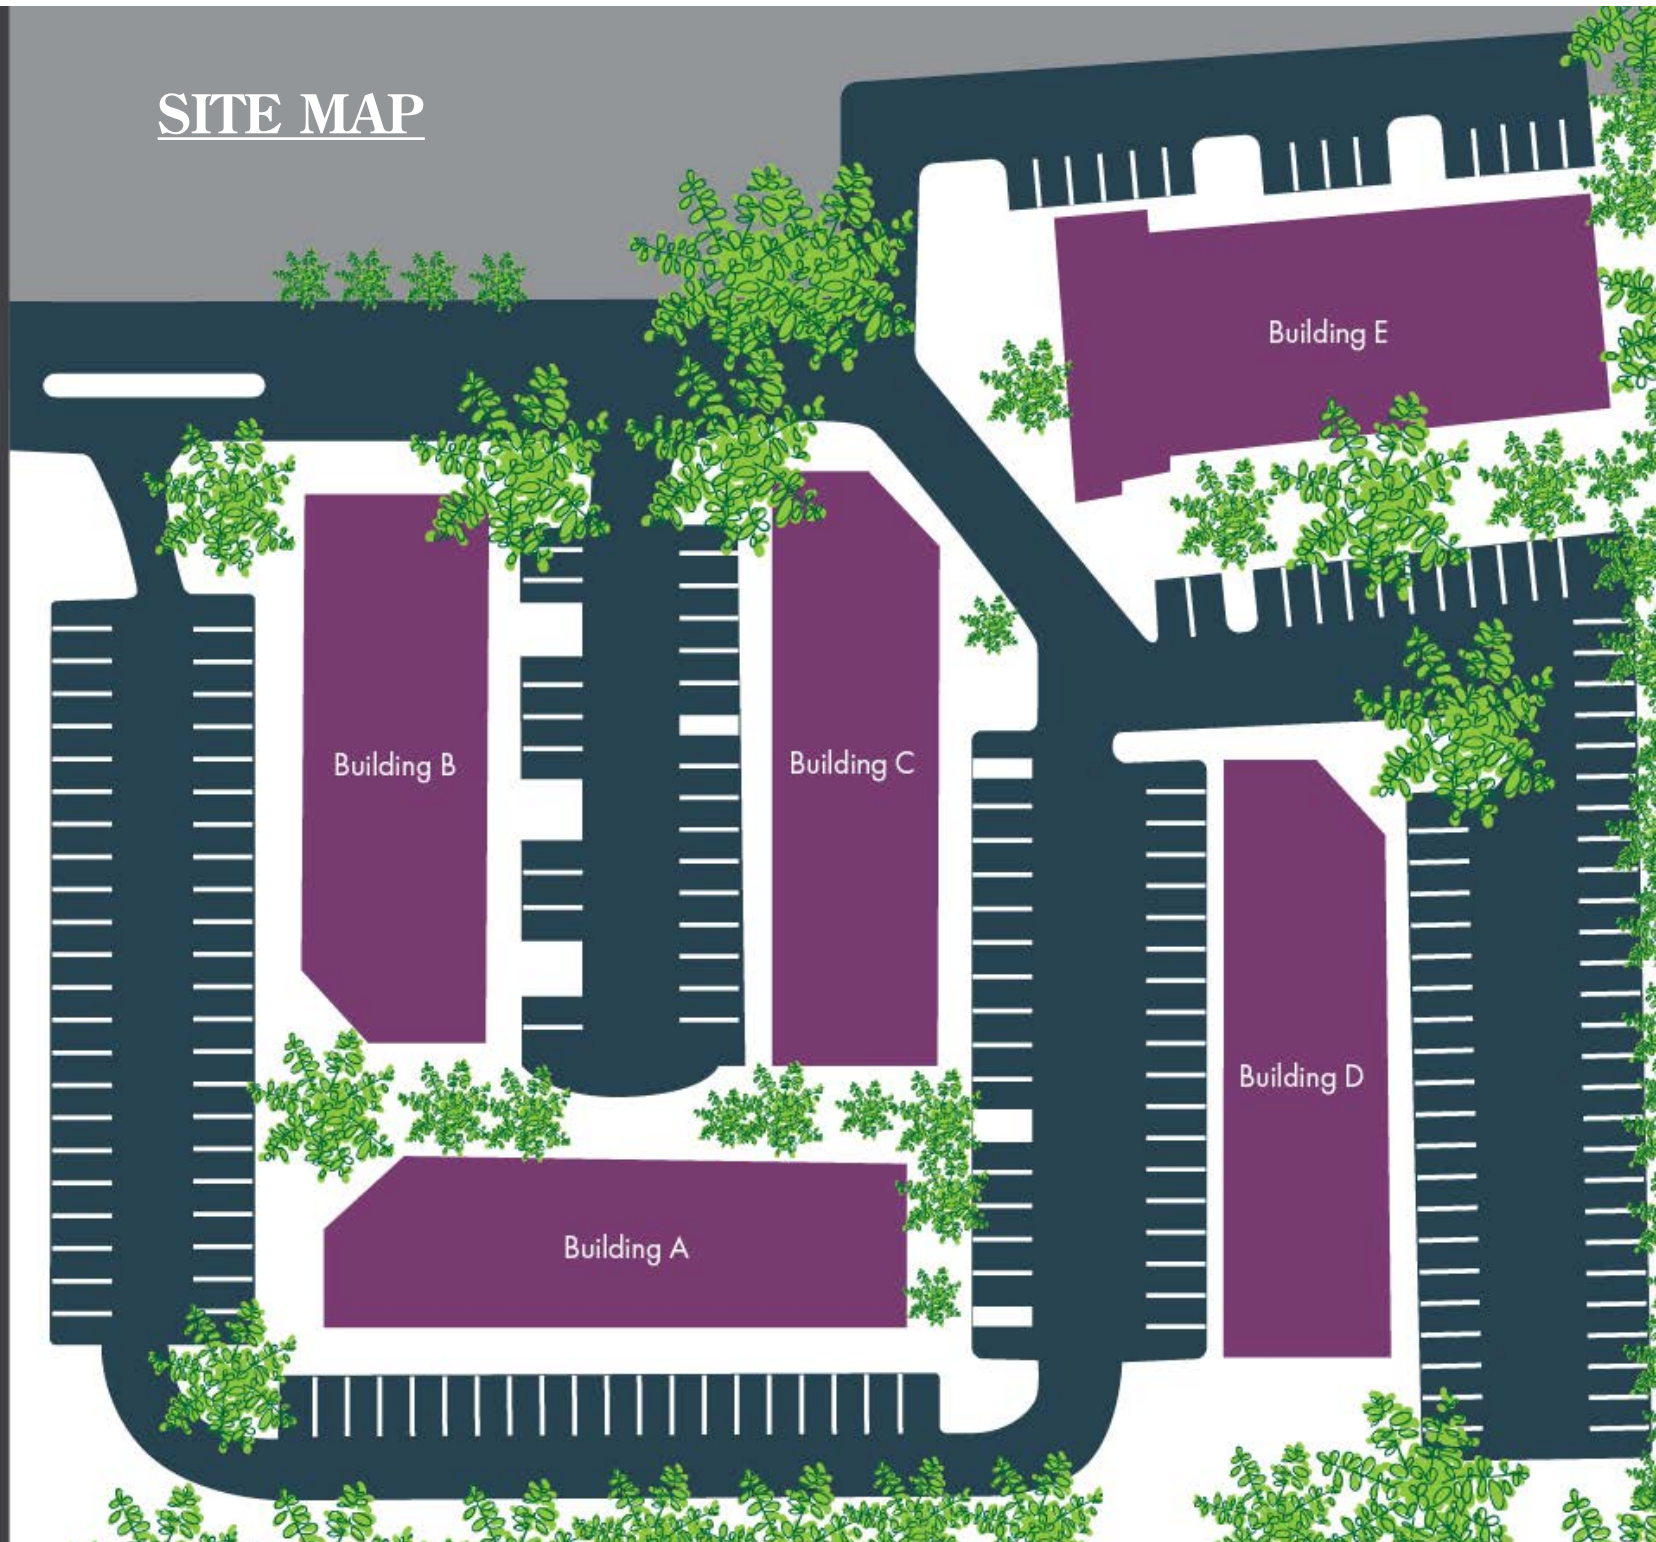

crossing center

1000 Johnson Ferry Road, Marietta, GA 30068

crossing center

SITE MAP

PROPERTY HIGHLIGHTS

- 5-Building office park in East Cobb
- Abundant amenities
- Wide range of demographics
- Curb-to-space accessibility
- Fantastic visibility along Johnson Ferry Road
- Signage opportunities
- Ample parking: 4.4/1,000 SF