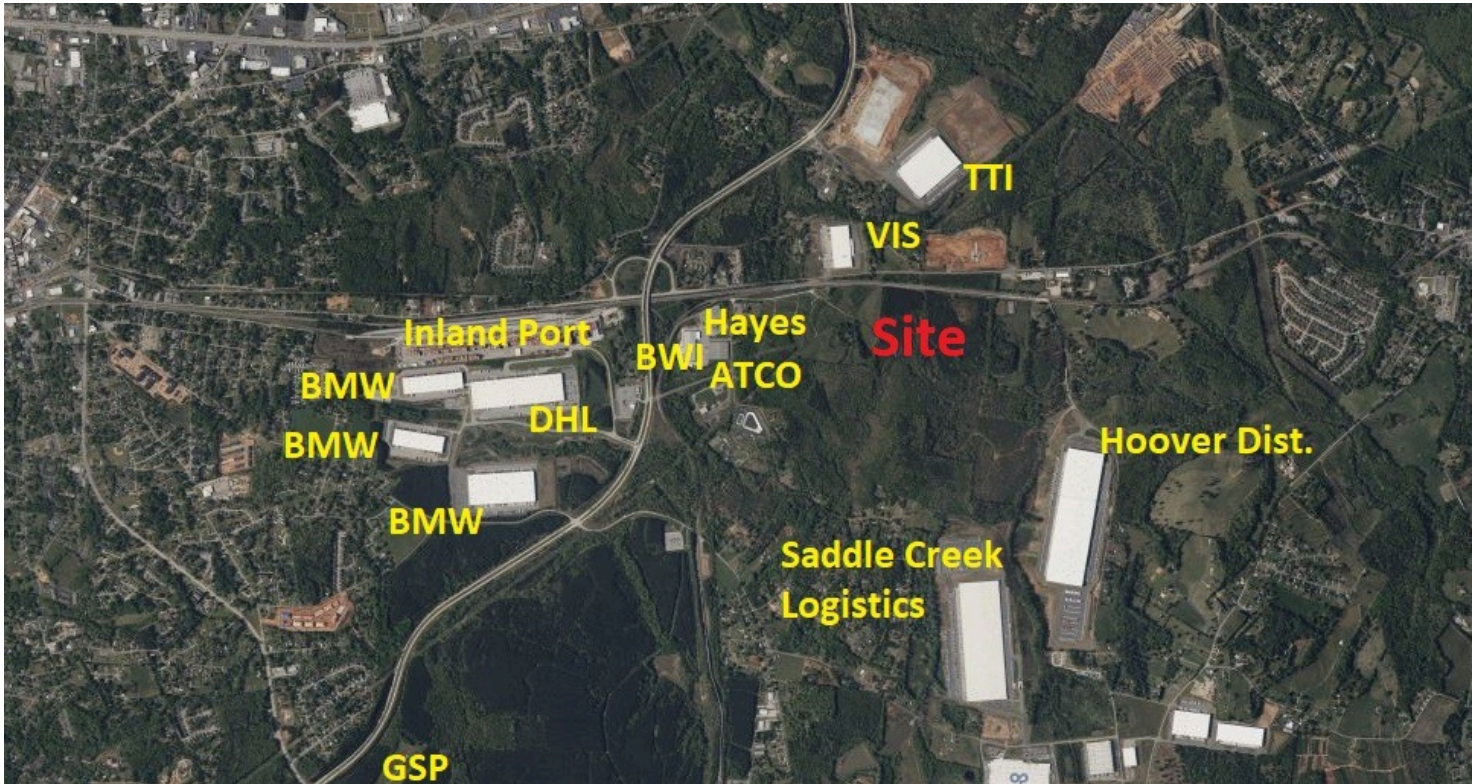

Land near the Inland Port

E. Poinsett St. Ext. | Greer, SC 29651

$7,000,000

SITE TO DO BUSINESS 2023 Industrial Specialty Report (Esri 2023)

29651, Greer, SC, USA
Ring: 5, 10, 20 mile radii

Prepared by Site To Do Business
Latitude: _____
Longitude: _____

	Population	Employed	Unemployed	Unemployment Rate	Labor Force Participation Rate	Empl. Populati
	223,557	134,639	4,539	3.3%	62.3%	
	27,334	15,617	1,420	8.3%	62.3%	
	109,401	87,291	2,157	2.4%	81.8%	
	36,653	23,924	521	2.1%	66.7%	
	50,170	7,808	440	5.3%	16.4%	
	Employed	Percent	US Percent	Location		
te/Forestry/Fishing	134,639	100.0%	100.0%	1.2%		
arrying/Oil & Gas	524	0.4%	0.4%	0.4%		
on	199	0.1%	0.1%	7.1%		
on	8,141	6.0%	7.1%	9.6%		
uring	24,763	18.4%	9.6%	2.5%		
e Trade	3,222	2.4%	10.8%	5.5%		
ge	13,043	10.1%	10.8%	0.8%		
ation/Warehousing	7,099	5.3%	1.9%	1.9%		
on	962	0.7%	1.9%	4.6%		
on	2,148	1.6%	1.9%	4.6%		
on	6,746	4.9%	1.9%	4.6%		

- **Price:** $7,000,000
- **Size:** 50.75 acres +/-
- **Location:** On E. Poinsett Street Ext. less than 1 mile from the inland port entrance at the GSP Logistic Pkwy entrance on J. Verne Smith Pkwy near BMW, DHL, Hayes Food Products, and ATCO Industries along the Norfolk Southern Rail Line.
- **Other attributes include:**
  - All utilities available (subject to approval)
  - Rail access (subject to approval)
  - Flexible zoning (City of Greer)

Matt Carter, SIOR, CCIM
864-313-9078
mcarter@joynercommercial.com
www.JoynerCommercial.com
SC Lic #: 5597

Additional Information

BERKSHIRE HATHAWAY
HOMESERVICES

C. DAN JOYNER,
REALTORS®

COMMERCIAL DIVISION

Berkshire Hathaway HomeServices C. Dan Joyner, REALTORS
230 Buist Avenue Greenville, SC 29609