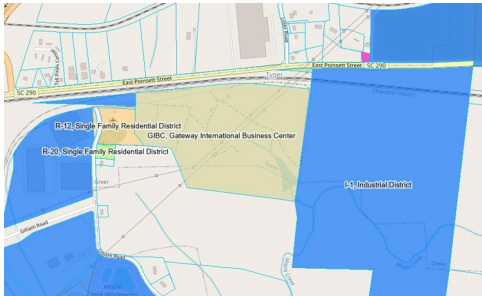

Land near the Inland Port

E. Poinsett St. Ext. | Greer, SC 29651

$7,000,000

SITE TO DO BUSINESS 2023 Industrial Specialty Report (Esri 2023)

29651, Greer, SC, USA
Ring: 5, 10, 20 mile radii

Prepared by Site To Do Business
Latitude: _____
Longitude: _____

	Population	Employed	Unemployed	Unemployment Rate	Labor Force Participation Rate	Empl. Populati
	223,557	134,639	4,539	3.3%	62.3%	
	27,334	15,617	1,420	8.3%	62.3%	
	109,401	87,291	2,157	2.4%	81.8%	
	36,653	23,924	521	2.1%	66.7%	
	50,170	7,808	440	5.3%	16.4%	
	Employed	Percent	US Percent	Location		
te/Forestry/Fishing	134,639	100.0%	100.0%	1.2%		
arrying/Oil & Gas	524	0.4%	0.4%	0.4%		
on	199	0.1%	0.1%	7.1%		
on	8,141	6.0%	7.1%	9.6%		
uring	24,763	18.4%	9.6%	2.5%		
e Trade	3,222	2.4%	10.8%	5.5%		
ge	13,043	10.1%	10.8%	0.8%		
ation/Warehousing	7,099	5.3%	1.9%	1.9%		
on	962	0.7%	1.9%	4.6%		
on	2,148	1.6%	1.9%	4.6%		
on	6,746	4.9%	1.9%	4.6%		

- **Price:** $7,000,000
- **Size:** 50.75 acres +/-
- **Location:** On E. Poinsett Street Ext. less than 1 mile from the inland port entrance at the GSP Logistic Pkwy entrance on J. Verne Smith Pkwy near BMW, DHL, Hayes Food Products, and ATCO Industries along the Norfolk Southern Rail Line.
- **Other attributes include:**
  - All utilities available (subject to approval)
  - Rail access (subject to approval)
  - Flexible zoning (City of Greer)

Matt Carter, SIOR, CCIM
864-313-9078
mcarter@joynercommercial.com
www.JoynerCommercial.com
SC Lic #: 5597

Additional Information

BERKSHIRE HATHAWAY
HOMESERVICES

C. DAN JOYNER,
REALTORS®

COMMERCIAL DIVISION

Berkshire Hathaway HomeServices C. Dan Joyner, REALTORS
230 Buist Avenue Greenville, SC 29609