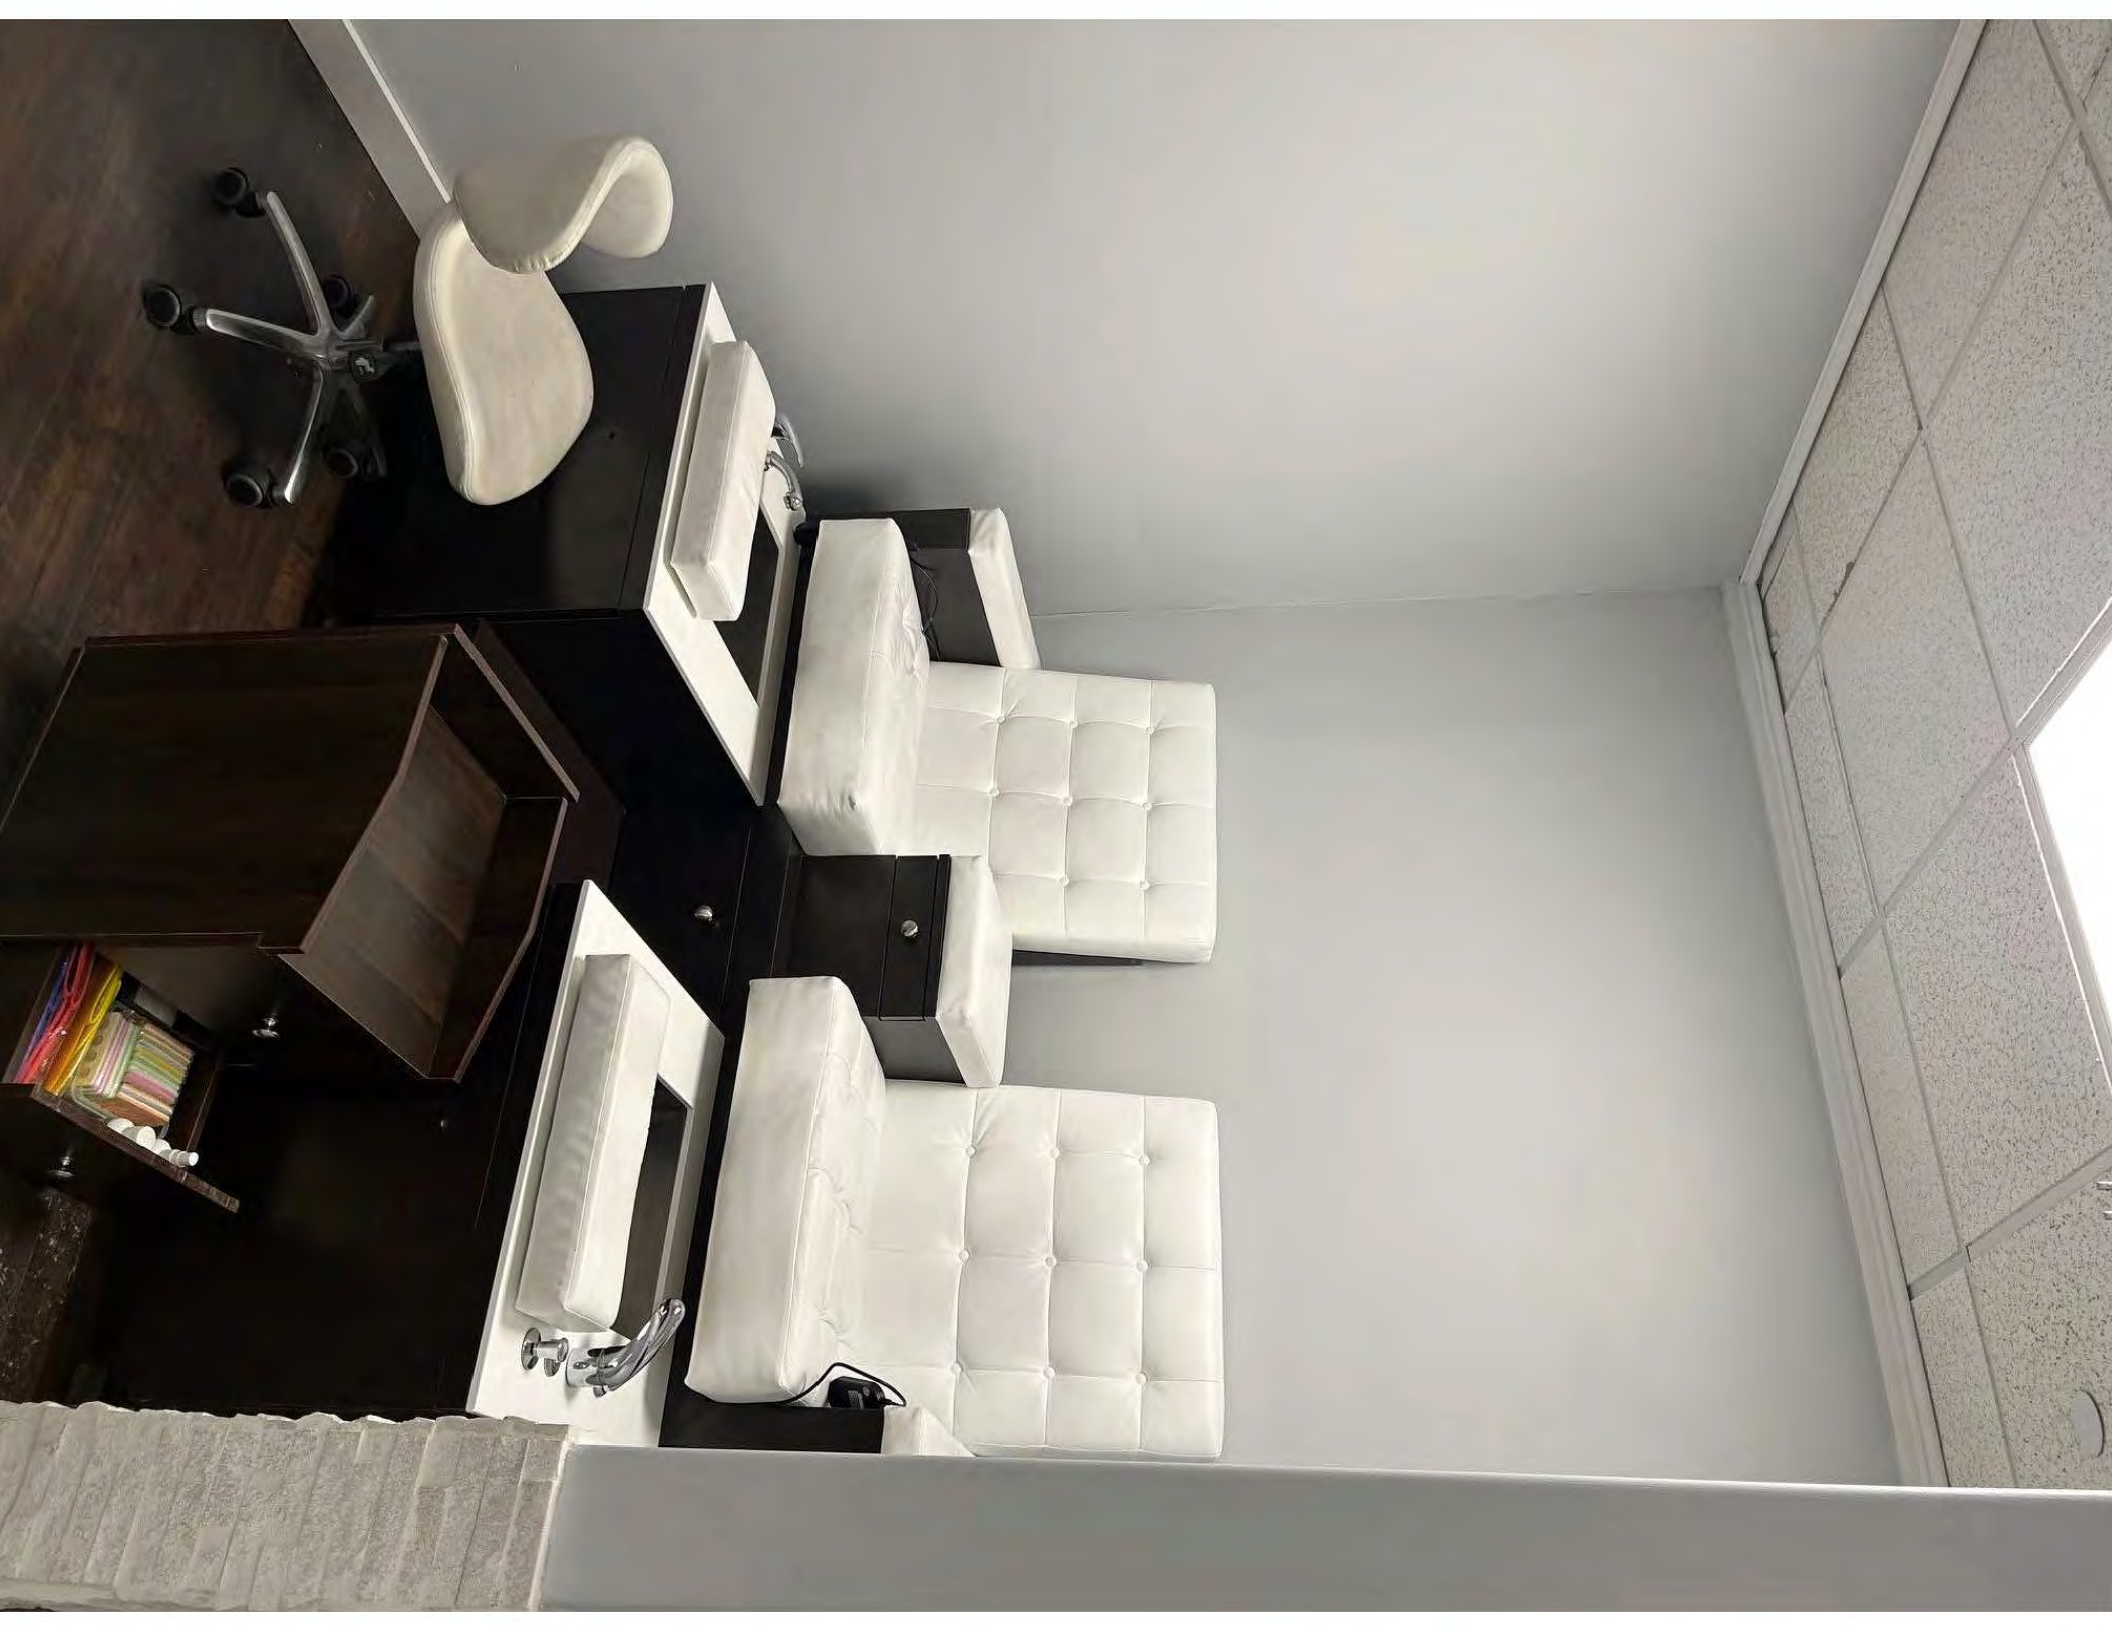

A white ceramic toilet with a stainless steel grab bar mounted on the wall behind it.

A framed painting of a forest scene with trees and a body of water, mounted on the wall.

A white vanity with a sink, a gold faucet, a mirror, and a paper towel holder. The vanity has two white cabinets with dark handles.

A small black trash can with a white liner, positioned next to the toilet.

A stainless steel grab bar mounted on the wall, extending across the room.

A dark wood floor with a square drain cover in the center.

A large rectangular mirror with a silver frame, reflecting the person taking the photo.

A square recessed light fixture in the drop ceiling.

MOVEMENT
MORTGAGE
EMPLOYEES
ONLY

EXIT

DANGER
Laser
Eye Protection
Required
When Operating
This Device