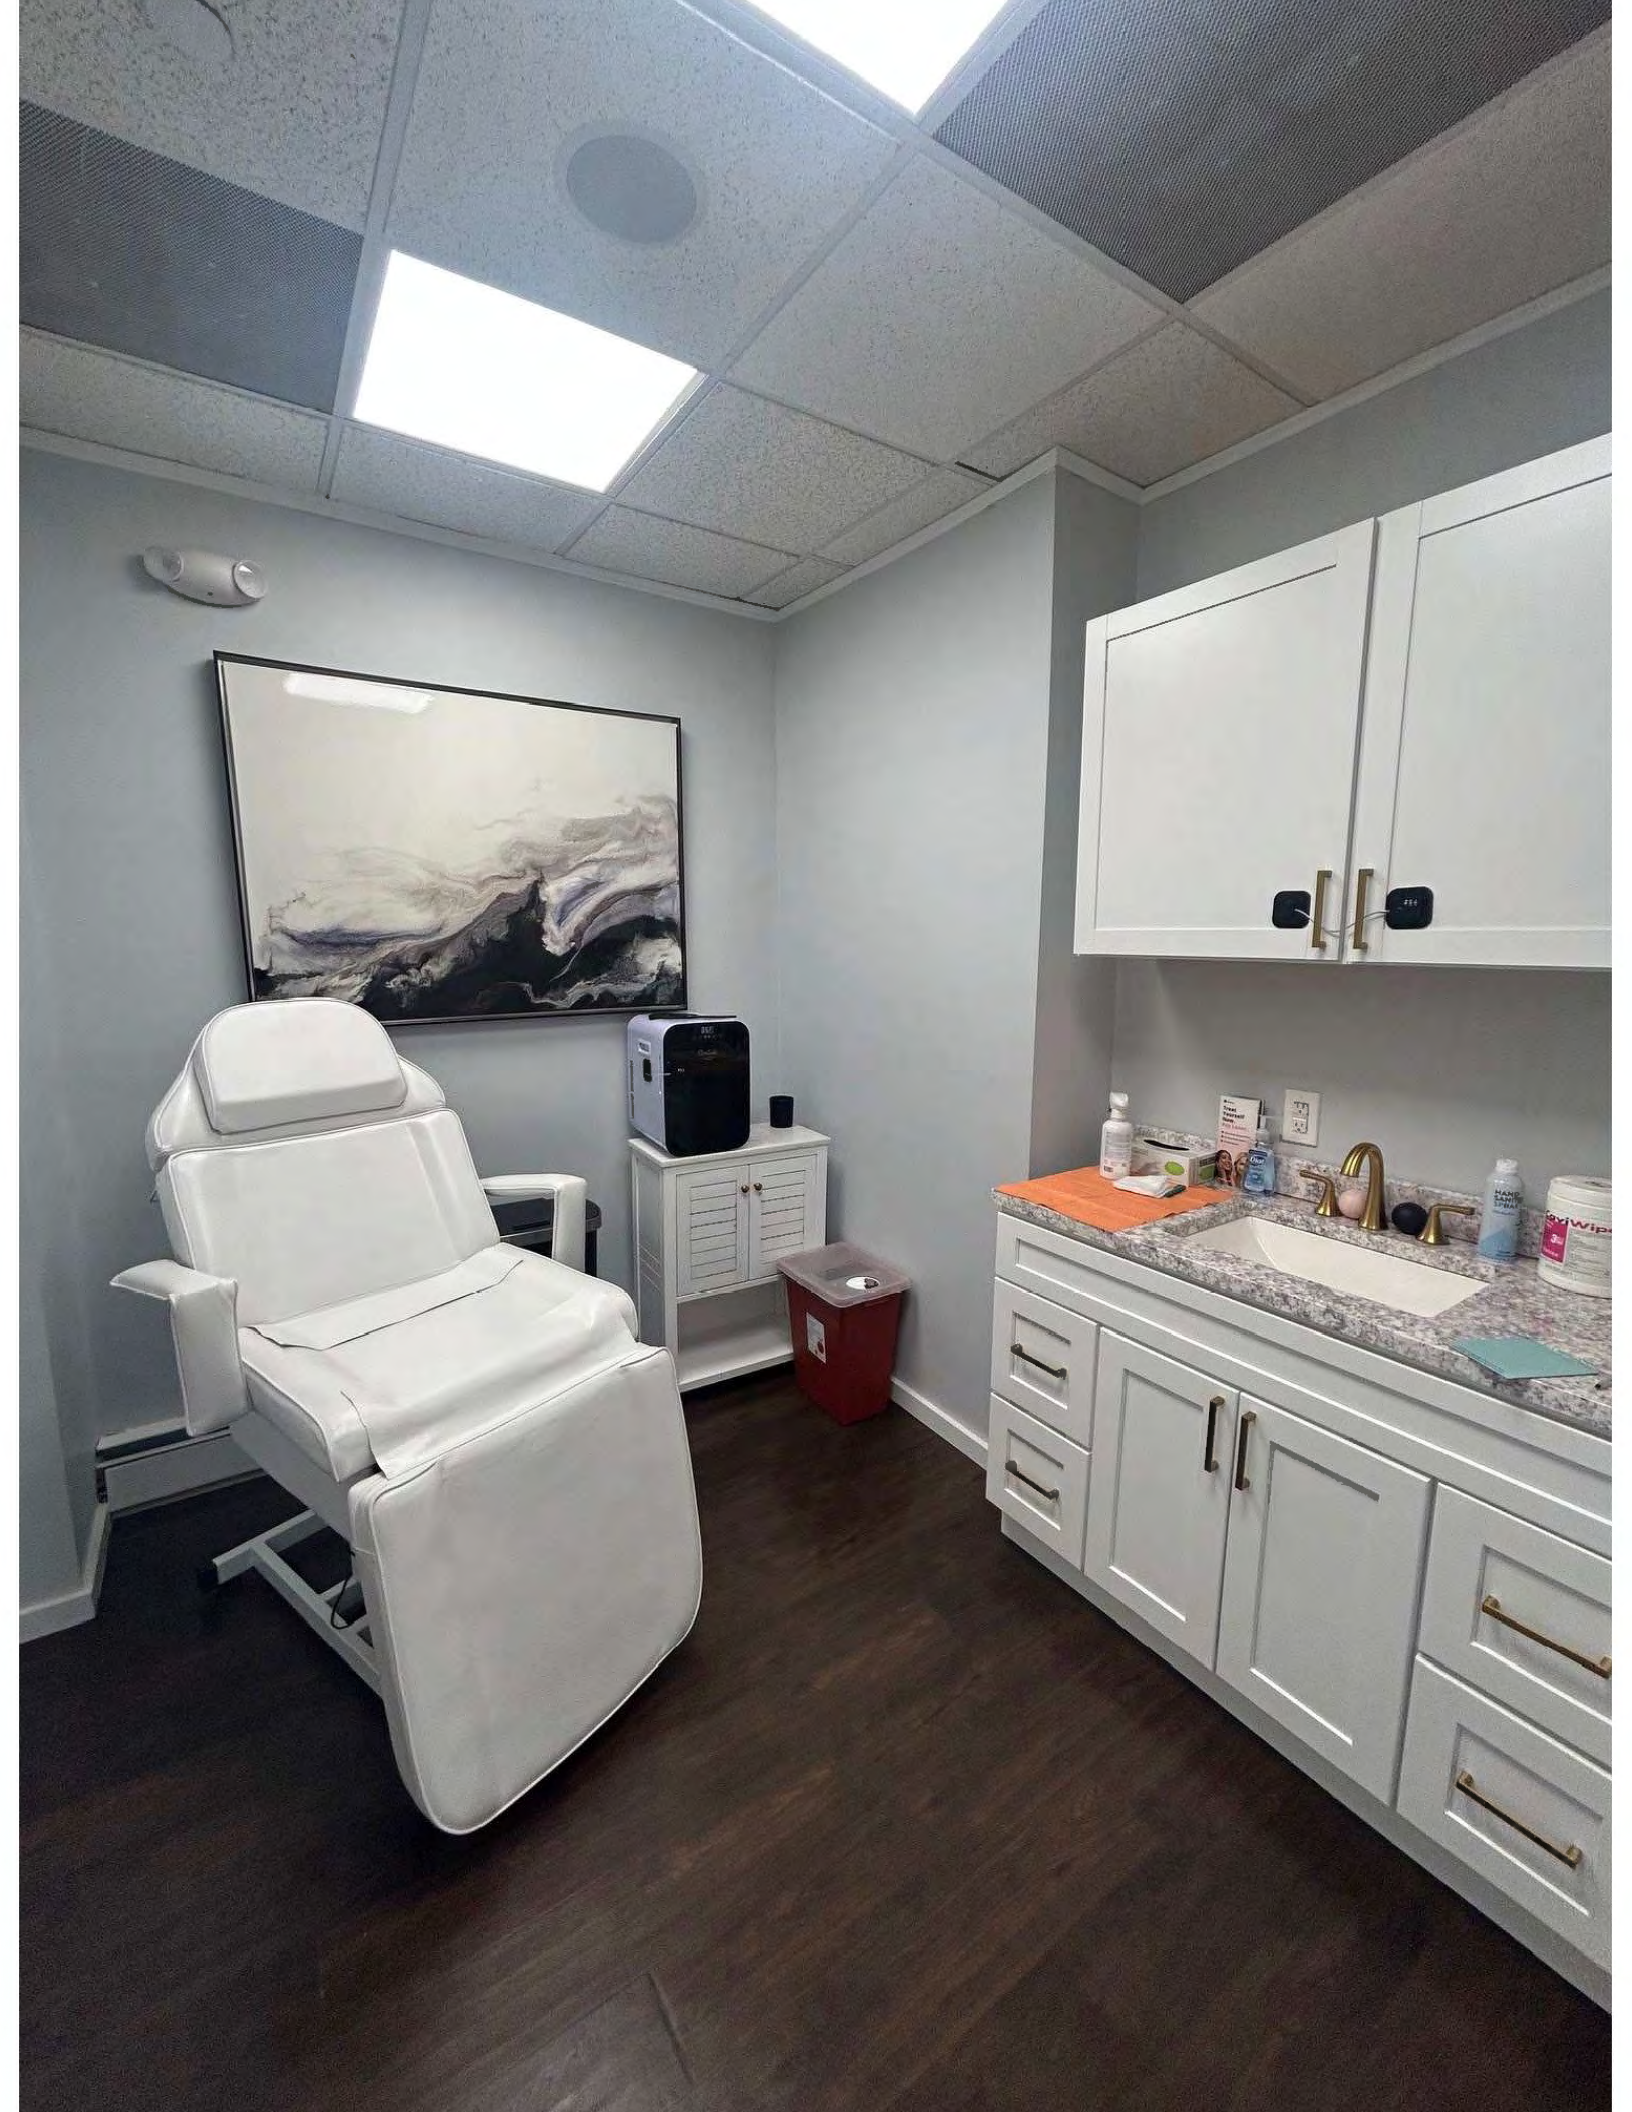

A white ceramic toilet with a stainless steel grab bar mounted on the wall behind it.

A framed painting of a forest scene with trees and a body of water, mounted on the wall.

A white vanity with a sink, a gold faucet, a mirror, and a paper towel holder. The vanity has two white cabinets with dark handles.

A small black trash can with a white liner, positioned next to the toilet.

A stainless steel grab bar mounted on the wall, extending across the room.

A dark wood floor with a square drain cover in the center.

A large rectangular mirror with a silver frame, reflecting the person taking the photo.

A square recessed light fixture in the drop ceiling.

MOVEMENT
MORTGAGE
EMPLOYEES
ONLY

EXIT

DANGER
Laser
Eye Protection
Required
When Operating
This Device