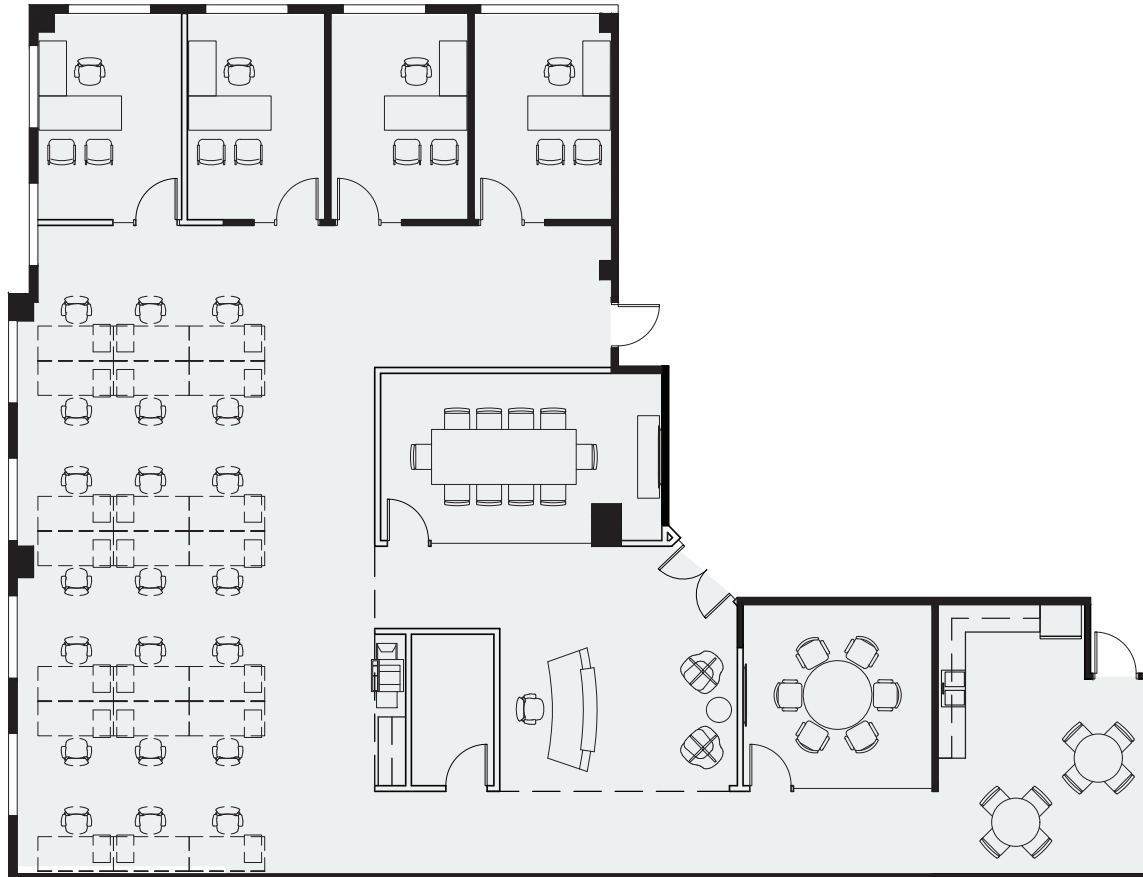

The Forum South

5185 Peachtree Pkwy, Peachtree Corners, GA 30092

4,168 RSF
SUITE 290

key plan

Bryan Heller | bryan.heller@streamrealty.com | 404.962.8636

Parker Welton | parker.welton@streamrealty.com | 404.962.8625