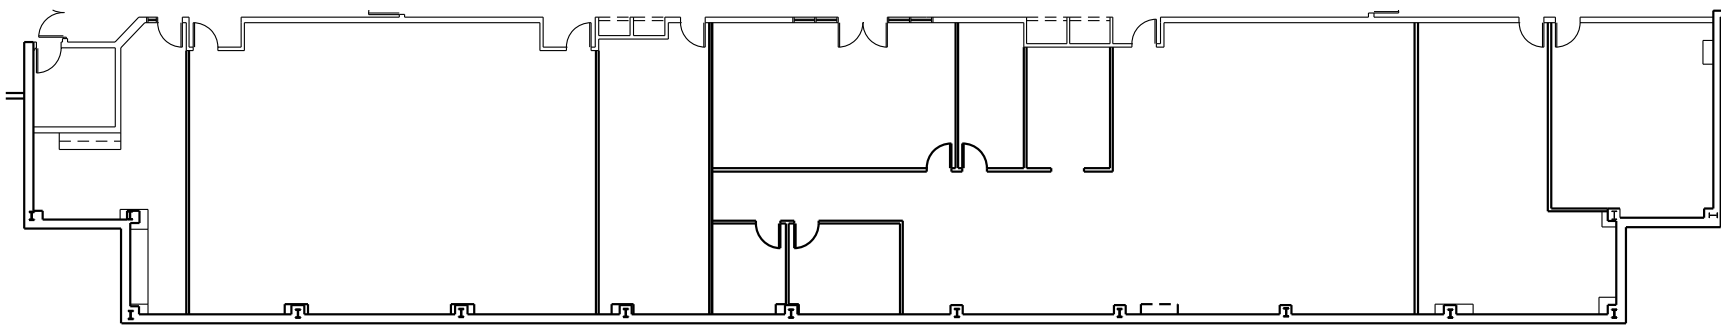

EIGHT WATER RIDGE - 4135 SOUTH STREAM BLVD. | Lower Level - Suite L100

AVAILABLE ± 8,054 RSF