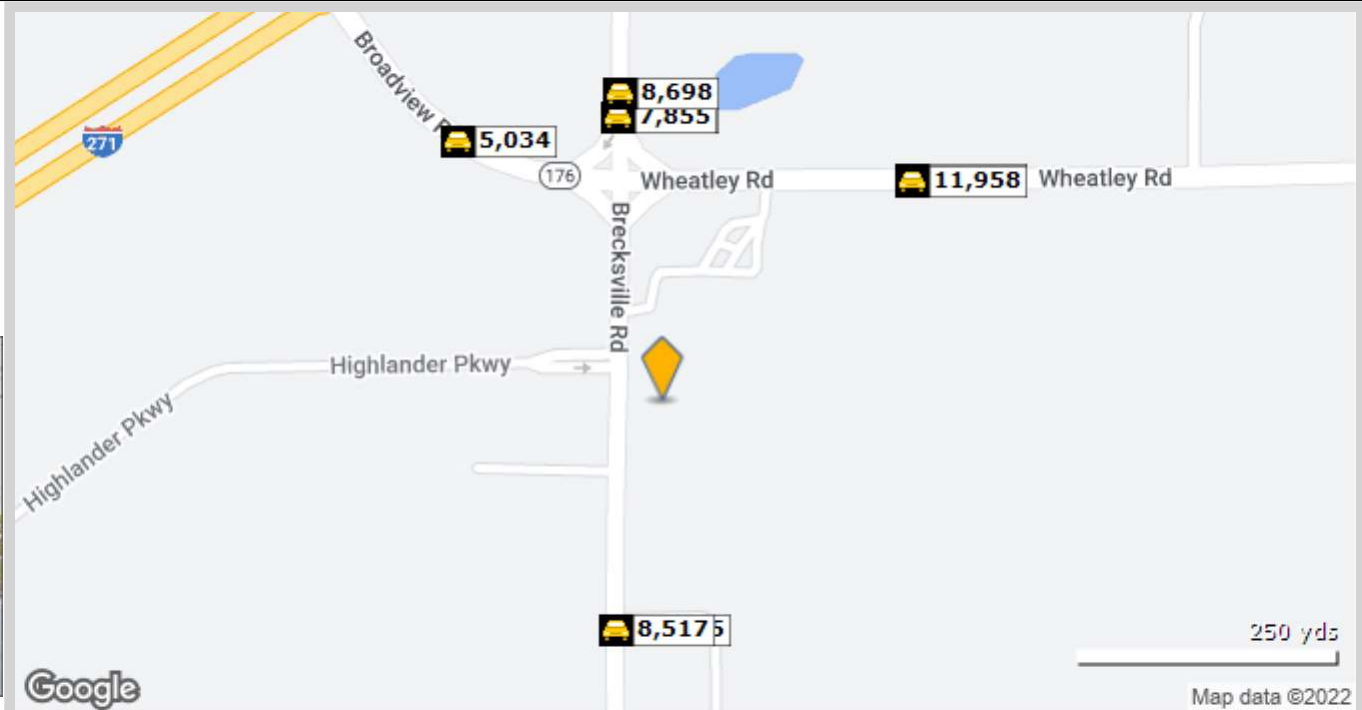

Traffic Count Report

3065 Brecksville Rd, Richfield, OH 44286

Building Type: **Land**
 Class: -
 RBA: -
 Typical Floor: -
 Total Available: **0 SF**
 % Leased: **0%**
 Rent/SF/Yr: -

Street	Cross Street	Cross Str Dist	Count Year	Avg Daily Volume	Volume Type	Miles from Subject Prop
1 Brecksville Rd	Highlander Pkwy	0.12 N	2017	10,135	MPSI	.13
2 Brecksville Rd	Cleveland Massillon Rd	0.88 N	2015	8,517	MPSI	.13
3 Brecksville Rd	Wheatley Rd	0.04 S	2020	8,723	MPSI	.16
4 Brecksville Rd	Wheatley Rd	0.04 S	2022	7,855	MPSI	.16
5 BRECKSVILLE RD	Wheatley Rd	0.05 S	2020	8,584	AADT	.18
6 Brecksville Road	Wheatley Rd	0.05 S	2022	8,698	MPSI	.18
7 Wheatley Rd	Broadview Rd	0.02 NW	2018	5,034	MPSI	.19
8 Wheatley Rd	Kinross Lakes Pkwy	0.16 E	2022	11,136	MPSI	.19
9 BROADVIEW RD	Kinross Lakes Pkwy	0.16 E	2020	10,599	AADT	.19
10 Wheatley Road	Kinross Lakes Pkwy	0.16 E	2020	11,958	MPSI	.19