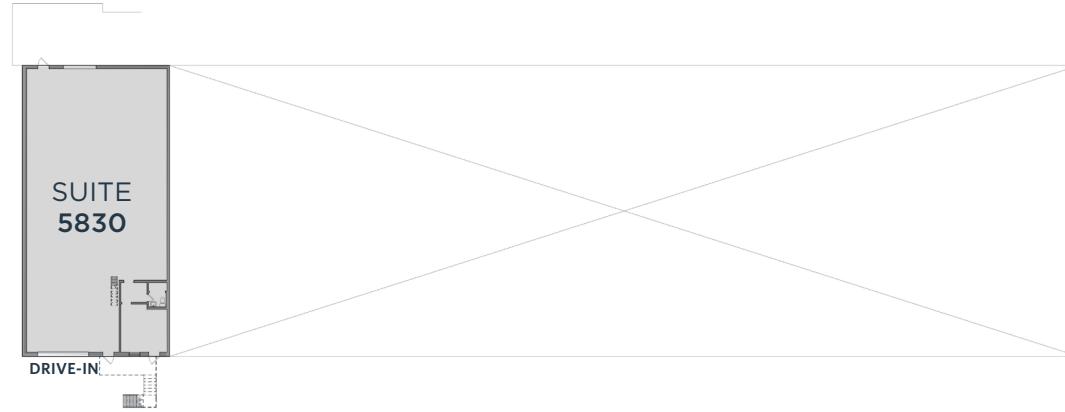

5840 - 5844 KIRBY ROAD

- 18,510 Square Feet
- Fully Occupied

7609 - 7617 COMMERCE LANE

- 20,264 Square Feet
- 6,700 SF Available

NOTABLE HIGHLIGHTS

- Hard to find small bay industrial space
- Ample parking
- Close proximity to Capital Beltway
- LED lighting
- Oversized drive-in loading
- Heavy Industrial Zoning allows for a variety of uses. Auto-uses permitted.

FLOOR PLAN

5806 - 5830 Kirby Road

① Floor 01 Lower
1/16" = 1'-0"

② Floor 01
1/16" = 1'-0"

FLOOR PLAN

5840 - 5844 Kirby Road

② Basement
1/8" = 1'-0"

① Floor 01
1/8" = 1'-0"