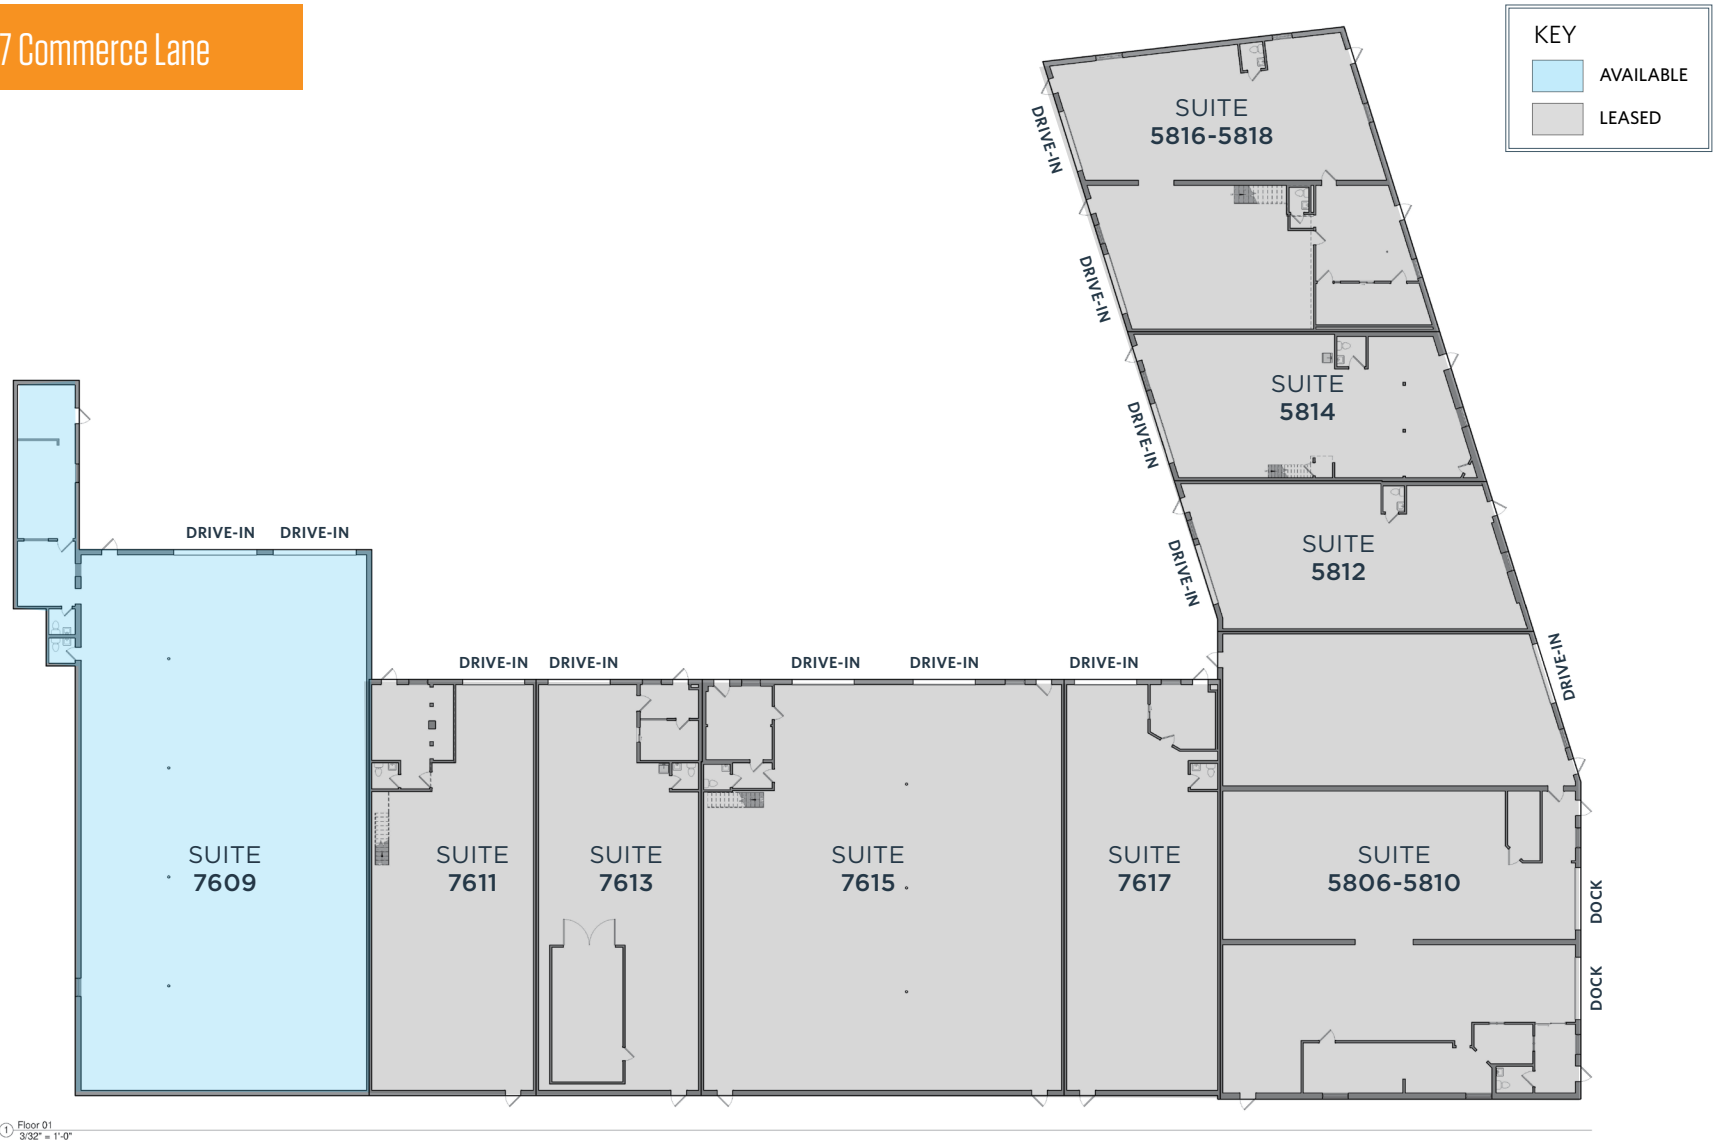

5840 - 5844 KIRBY ROAD

- 18,510 Square Feet
- Fully Occupied

7609 - 7617 COMMERCE LANE

- 20,264 Square Feet
- 6,700 SF Available

NOTABLE HIGHLIGHTS

- Hard to find small bay industrial space
- Ample parking
- Close proximity to Capital Beltway
- LED lighting
- Oversized drive-in loading
- Heavy Industrial Zoning allows for a variety of uses. Auto-uses permitted.

FLOOR PLAN

5806 - 5830 Kirby Road

① Floor 01 Lower
1/16" = 1'-0"

② Floor 01
1/16" = 1'-0"

FLOOR PLAN

5840 - 5844 Kirby Road

② Basement
1/8" = 1'-0"

① Floor 01
1/8" = 1'-0"

FLOOR PLAN

7609 - 7617 Commerce Lane

PHOTOS

5808 - 5812 Kirby Road

PHOTOS

5822 - 5838 Kirby Road

PHOTOS

5840 - 5844 Kirby Road