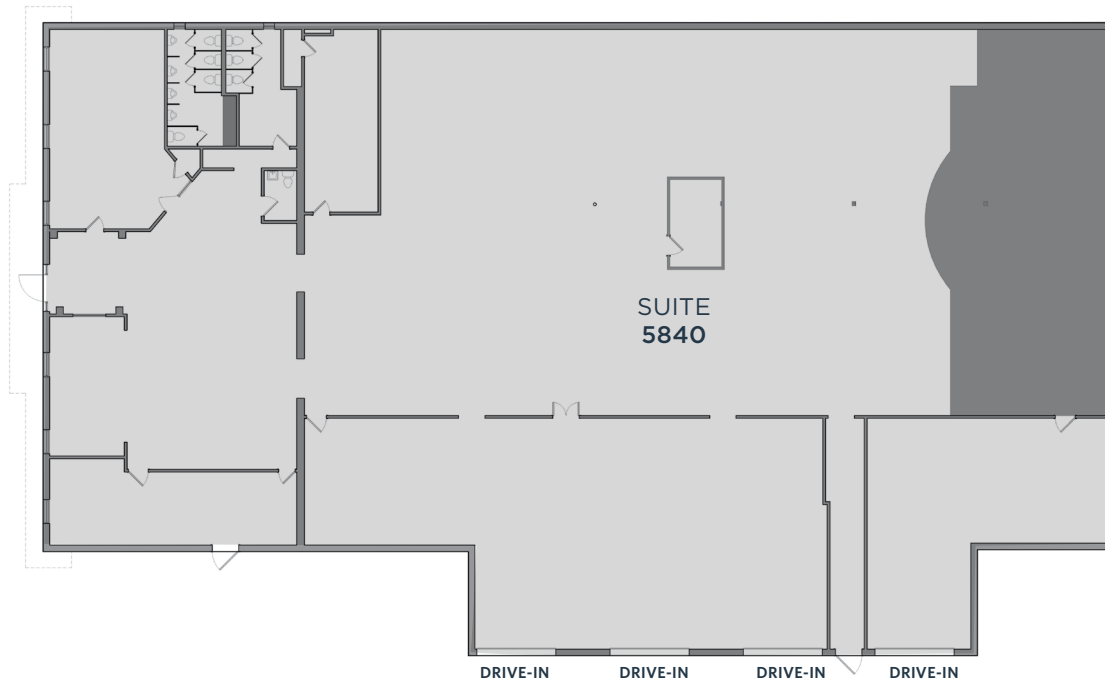

5840 - 5844 KIRBY ROAD

- 18,510 Square Feet
- Fully Occupied

7609 - 7617 COMMERCE LANE

- 20,264 Square Feet
- 6,700 SF Available

NOTABLE HIGHLIGHTS

- Hard to find small bay industrial space
- Ample parking
- Close proximity to Capital Beltway
- LED lighting
- Oversized drive-in loading
- Heavy Industrial Zoning allows for a variety of uses. Auto-uses permitted.

FLOOR PLAN

5806 - 5830 Kirby Road

① Floor 01 Lower
1/16" = 1'-0"

② Floor 01
1/16" = 1'-0"

FLOOR PLAN

5840 - 5844 Kirby Road

② Basement
1/8" = 1'-0"

① Floor 01
1/8" = 1'-0"

FLOOR PLAN

7609 - 7617 Commerce Lane

PHOTOS

5808 - 5812 Kirby Road

PHOTOS

5822 - 5838 Kirby Road

PHOTOS

5840 - 5844 Kirby Road