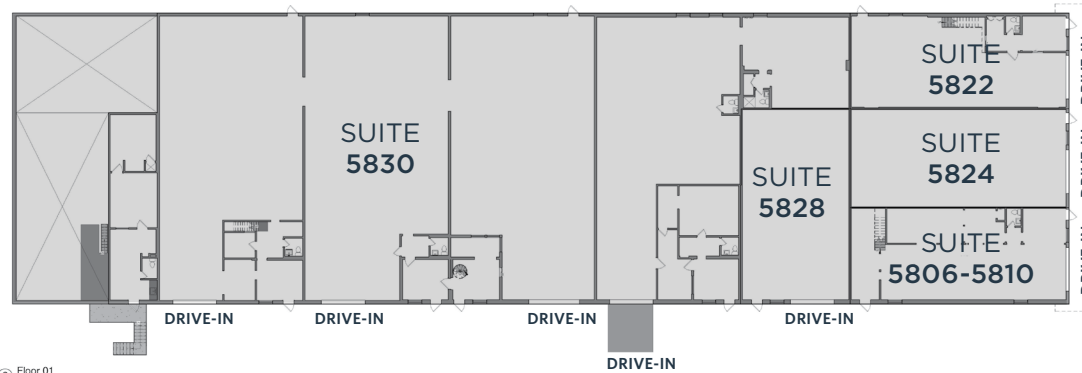

9881 Broken Land Parkway, Suite 300 | Columbia, MD 21046

AVAILABILITY

5806 - 5830 Kirby Road (37,398 SF)

5840 - 5844 Kirby Road (18,510 SF)

7609 - 7617 Commerce Lane (20,264 SF)

5806 - 5830 KIRBY ROAD

- 37,398 Square Feet
- Fully Occupied

5840 - 5844 KIRBY ROAD

- 18,510 Square Feet
- Fully Occupied

7609 - 7617 COMMERCE LANE

- 20,264 Square Feet
- 6,700 SF Available

NOTABLE HIGHLIGHTS

- Hard to find small bay industrial space
- Ample parking
- Close proximity to Capital Beltway
- LED lighting
- Oversized drive-in loading
- Heavy Industrial Zoning allows for a variety of uses. Auto-uses permitted.

FLOOR PLAN

5806 - 5830 Kirby Road

① Floor 01 Lower
1/16" = 1'-0"

② Floor 01
1/16" = 1'-0"

FLOOR PLAN

5840 - 5844 Kirby Road

② Basement
1/8" = 1'-0"

① Floor 01
1/8" = 1'-0"

FLOOR PLAN

7609 - 7617 Commerce Lane

PHOTOS

5808 - 5812 Kirby Road

PHOTOS

5822 - 5838 Kirby Road

PHOTOS

5840 - 5844 Kirby Road