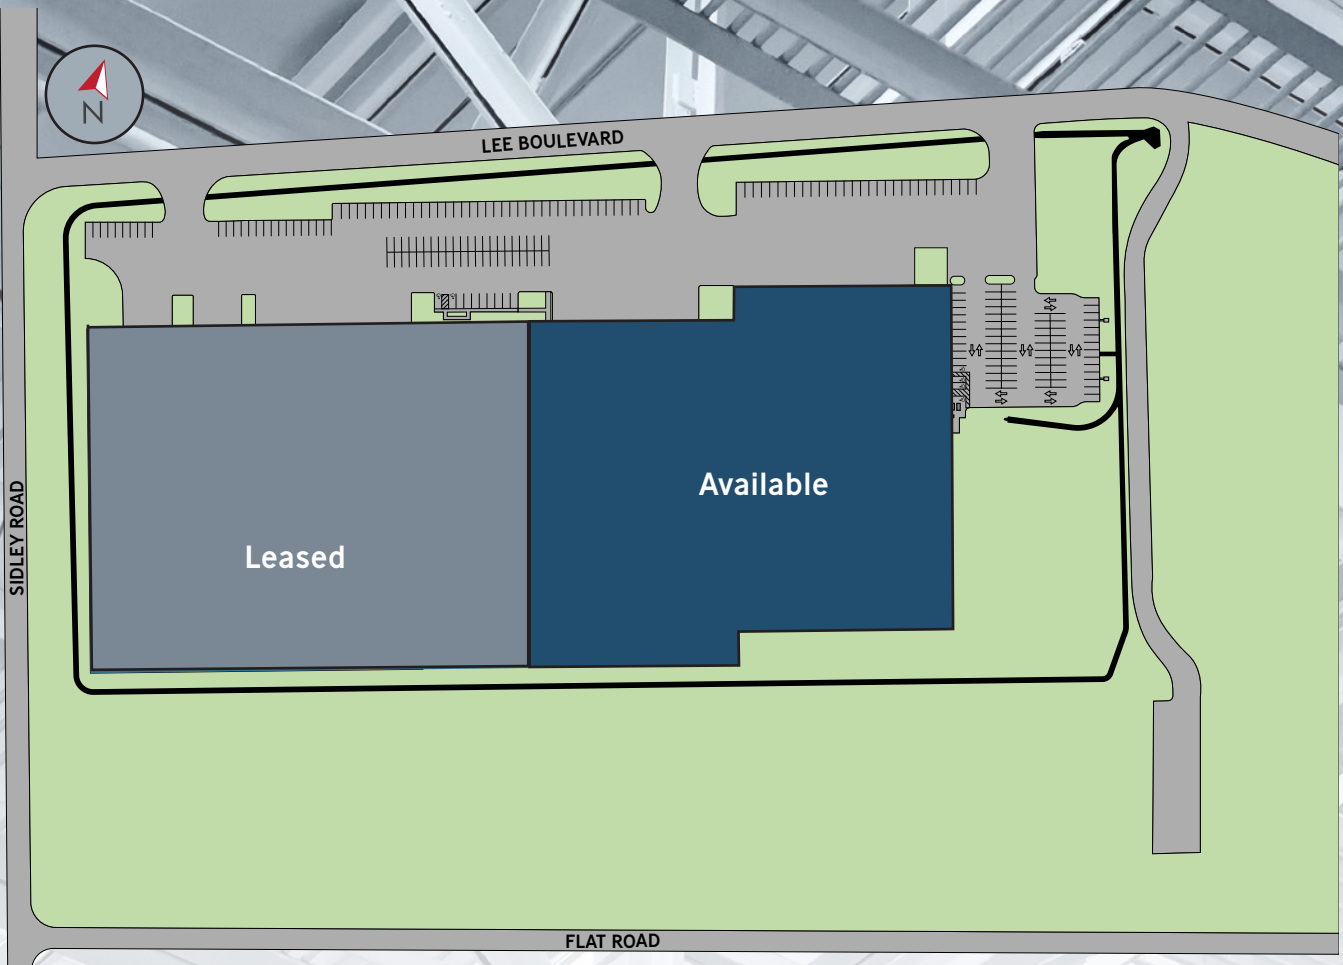

EUSTACE WOLFINGTON

Executive Managing Director
t 215-246-2702
m 215-990-9211
eustace.wolfington@nrmk.com

NICK PICKARD

Managing Director
t 610-755-6920
m 913-636-1018
nick.pickard@nrmk.com

2005 Market Street
Suite 900
Philadelphia, PA 19103
t 215-561-8300

nrmk.com

Licensed in Pennsylvania as Newmark Real Estate

The information contained herein has been obtained from sources deemed reliable but has not been verified and no guarantee, warranty or representation, either express or implied, is made with respect to such information. Terms of sale and availability re subject to change or withdrawal without notice.