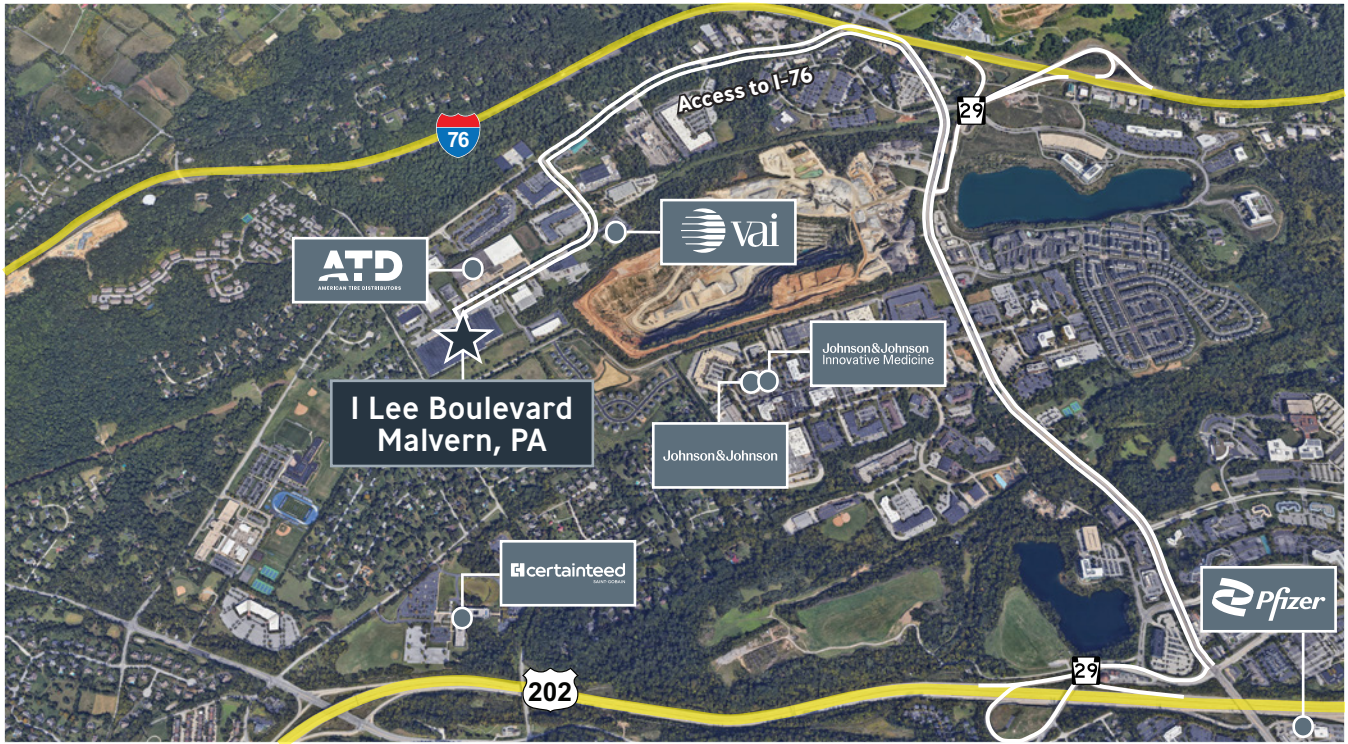

SUPERIOR HIGHWAY & LABOR ACCESS