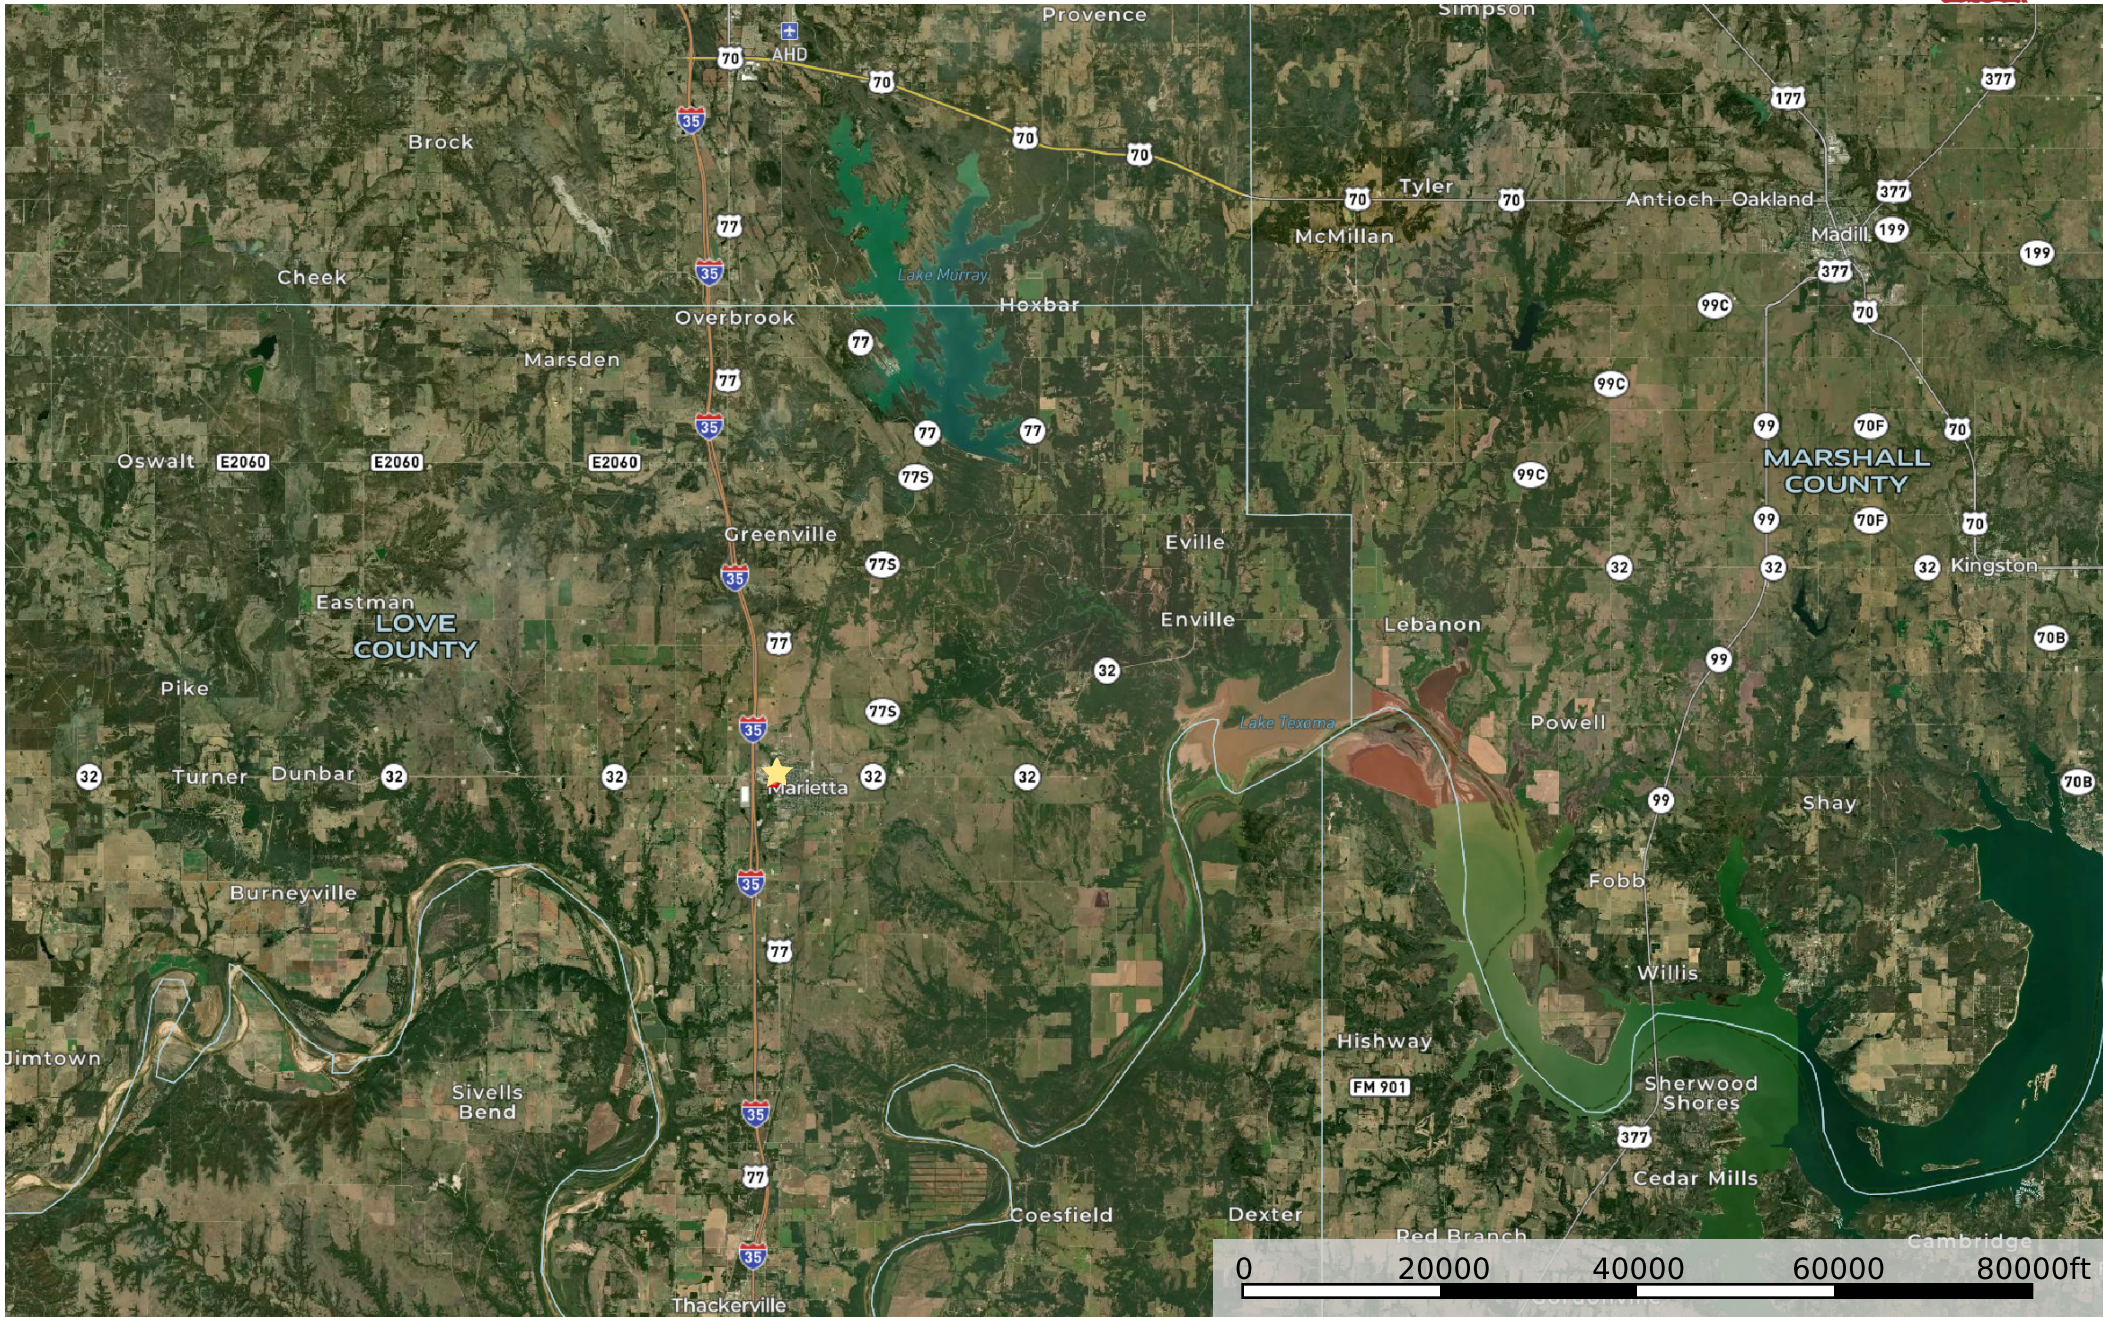

Marietta Commercial

Love County, Oklahoma, AC +/-

★ Star □ Boundary