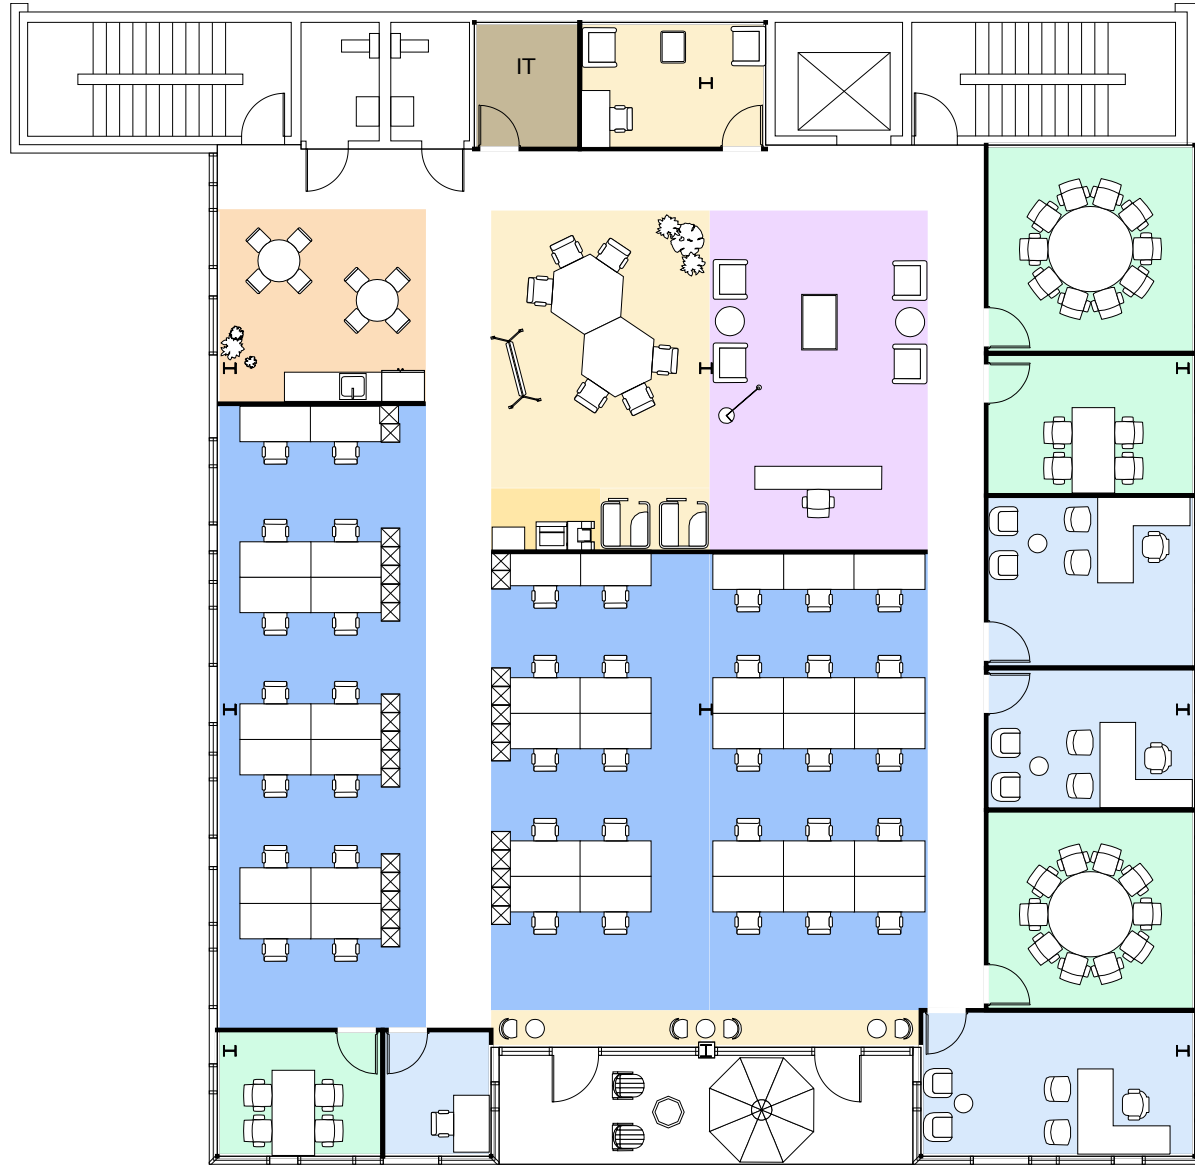

2
Conf Room

140.83
Density sqf/person

Daylight 12%

Privacy 11%

Efficiency 84%

↓ Average

- Office
- Conf Room
- IT Room
- Open Space
- Amenities
- Pantry
- Reception

4,929
RSF

44
Seats

39
Open Space

4
Offices

4
Conf Room

112.02
Density sqf/person

Daylight  100%

Privacy  9%

Efficiency  84%

↓ Average

-  Office
-  Conf Room
-  IT Room
-  Open Space
-  Amenities
-  Comfort Zone
-  Reception
-  Pantry

4,929
RSF

46
Seats

40
Open Space

5
Offices

3
Conf Room

107.15
Density sqf/person

Daylight  100%

Privacy  11%

Efficiency  81%

↓ Average

- Office
- Conf Room
- IT Room
- Open Space
- Amenities
- Comfort Zone
- Reception
- Pantry

	● Alternative A	● Alternative B	● Alternative C
Seats	35	44	46
Open Space	30	39	40
Offices	4	4	5
Conf Room	2	4	3
Density sqf/person	140.83	112.02	107.15
Daylight	12%	100%	100%
Privacy	11%	9%	11%