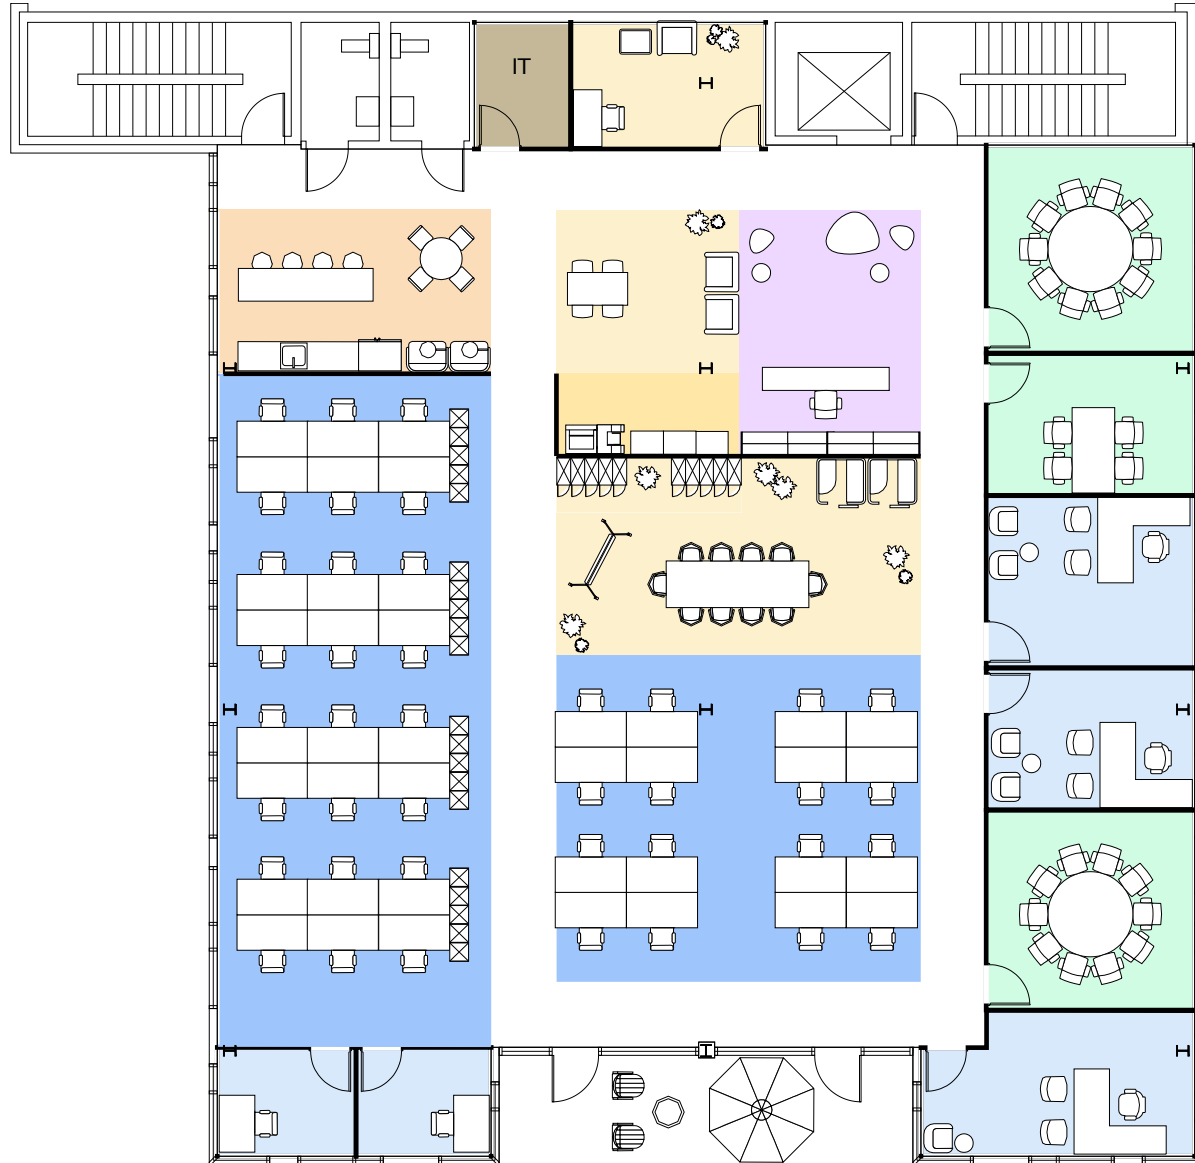

2
Conf Room

140.83
Density sqf/person

Daylight 12%

Privacy 11%

Efficiency 84%

↓ Average

- Office
- Conf Room
- IT Room
- Open Space
- Amenities
- Pantry
- Reception

4,929
RSF

44
Seats

39
Open Space

4
Offices

4
Conf Room

112.02
Density sqf/person

Daylight  100%

Privacy  9%

Efficiency  84%

↓ Average

-  Office
-  Conf Room
-  IT Room
-  Open Space
-  Amenities
-  Comfort Zone
-  Reception
-  Pantry

4,929
RSF

46
Seats

40
Open Space

5
Offices

3
Conf Room

107.15
Density sqf/person

Daylight  100%

Privacy  11%

Efficiency  81%

↓ Average

- Office
- Conf Room
- IT Room
- Open Space
- Amenities
- Comfort Zone
- Reception
- Pantry

	● Alternative A	● Alternative B	● Alternative C
Seats	35	44	46
Open Space	30	39	40
Offices	4	4	5
Conf Room	2	4	3
Density sqf/person	140.83	112.02	107.15
Daylight	12%	100%	100%
Privacy	11%	9%	11%