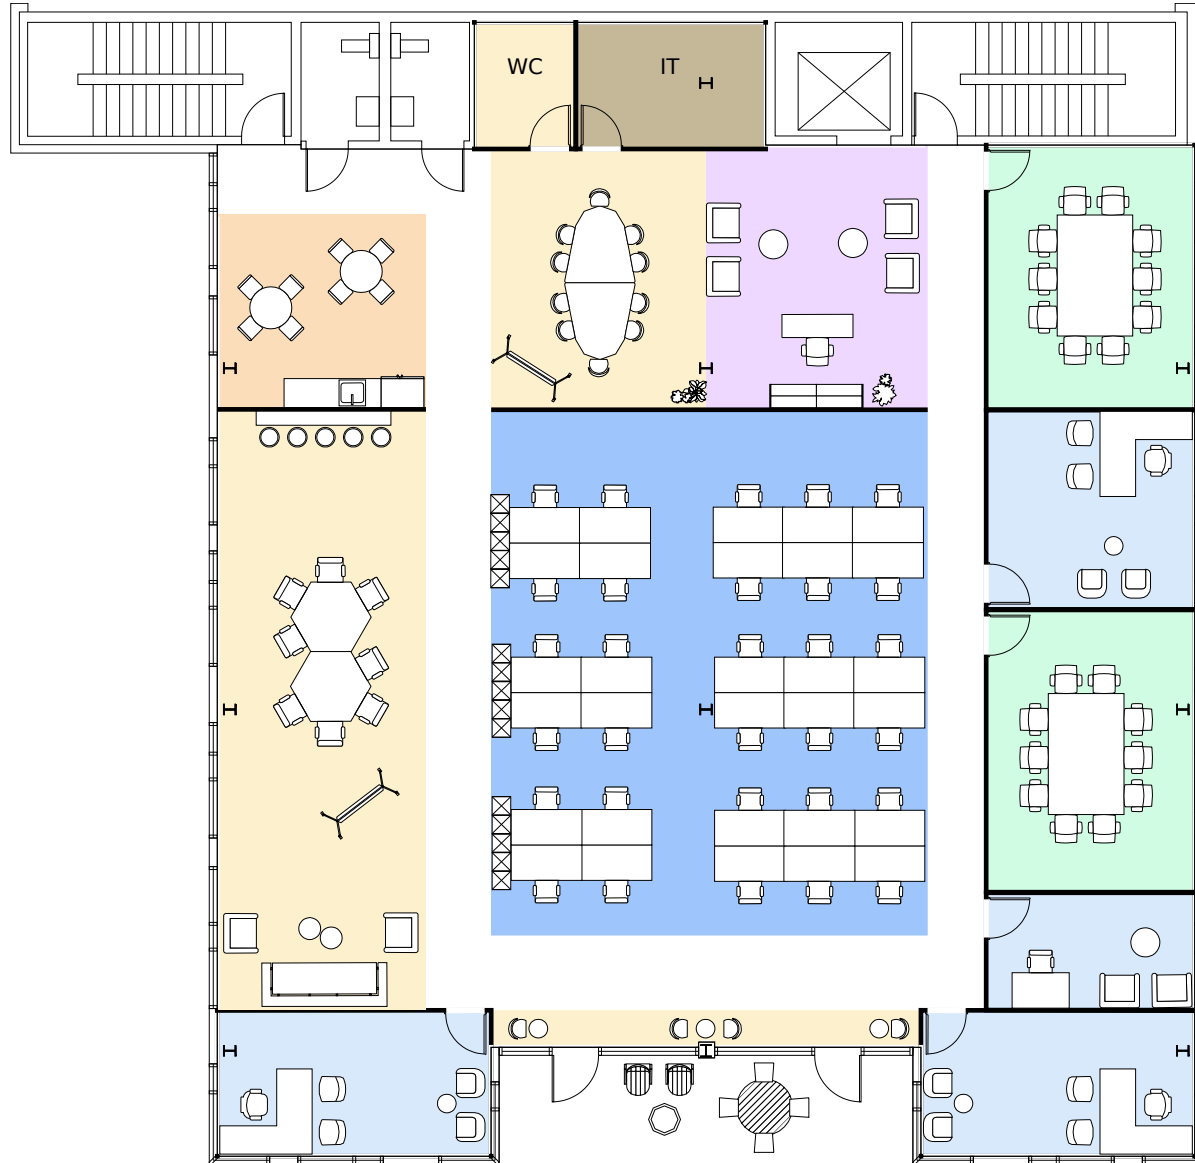

2
Conf Room

140.83
Density sqf/person

Daylight 12%

Privacy 11%

Efficiency 84%

↓ Average

- Office
- Conf Room
- IT Room
- Open Space
- Amenities
- Pantry
- Reception

4,929
RSF

44
Seats

39
Open Space

4
Offices

4
Conf Room

112.02
Density sqf/person

Daylight  100%

Privacy  9%

Efficiency  84%

↓ Average

-  Office
-  Conf Room
-  IT Room
-  Open Space
-  Amenities
-  Comfort Zone
-  Reception
-  Pantry

4,929
RSF

46
Seats

40
Open Space

5
Offices

3
Conf Room

107.15
Density sqf/person

Daylight  100%

Privacy  11%

Efficiency  81%

↓ Average

- Office
- Conf Room
- IT Room
- Open Space
- Amenities
- Comfort Zone
- Reception
- Pantry

	● Alternative A	● Alternative B	● Alternative C
Seats	35	44	46
Open Space	30	39	40
Offices	4	4	5
Conf Room	2	4	3
Density sqf/person	140.83	112.02	107.15
Daylight	12%	100%	100%
Privacy	11%	9%	11%