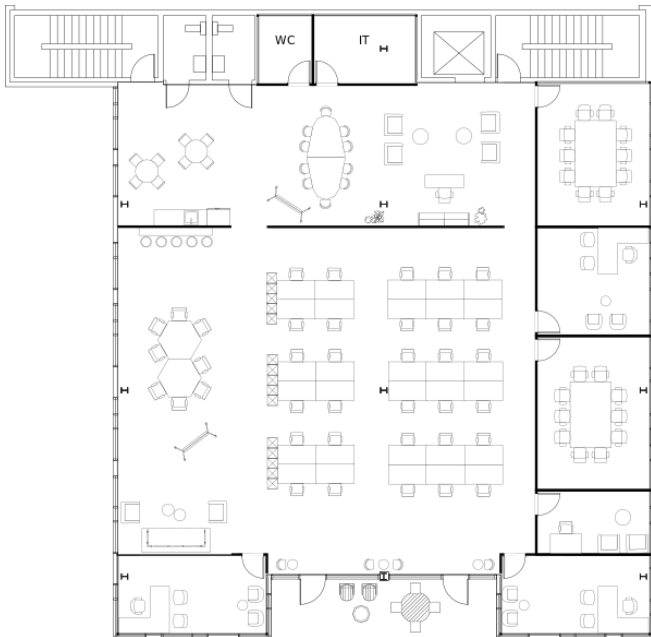

3D virtual tour

Alternative A

Click or scan to watch

<https://qbiq.ai/v-eu-prod/df6bb9>

4,929
RSF

35
Seats

30
Open Space

4
Offices

2
Conf Room

140.83
Density sqf/person

Daylight 12%

Privacy 11%

Efficiency 84%

↓ Average

- Office
- Conf Room
- IT Room
- Open Space
- Amenities
- Pantry
- Reception

4,929
RSF

44
Seats

39
Open Space

4
Offices

4
Conf Room

112.02
Density sqf/person

Daylight  100%

Privacy  9%

Efficiency  84%

↓ Average

-  Office
-  Conf Room
-  IT Room
-  Open Space
-  Amenities
-  Comfort Zone
-  Reception
-  Pantry

4,929
RSF

46
Seats

40
Open Space

5
Offices

3
Conf Room

107.15
Density sqf/person