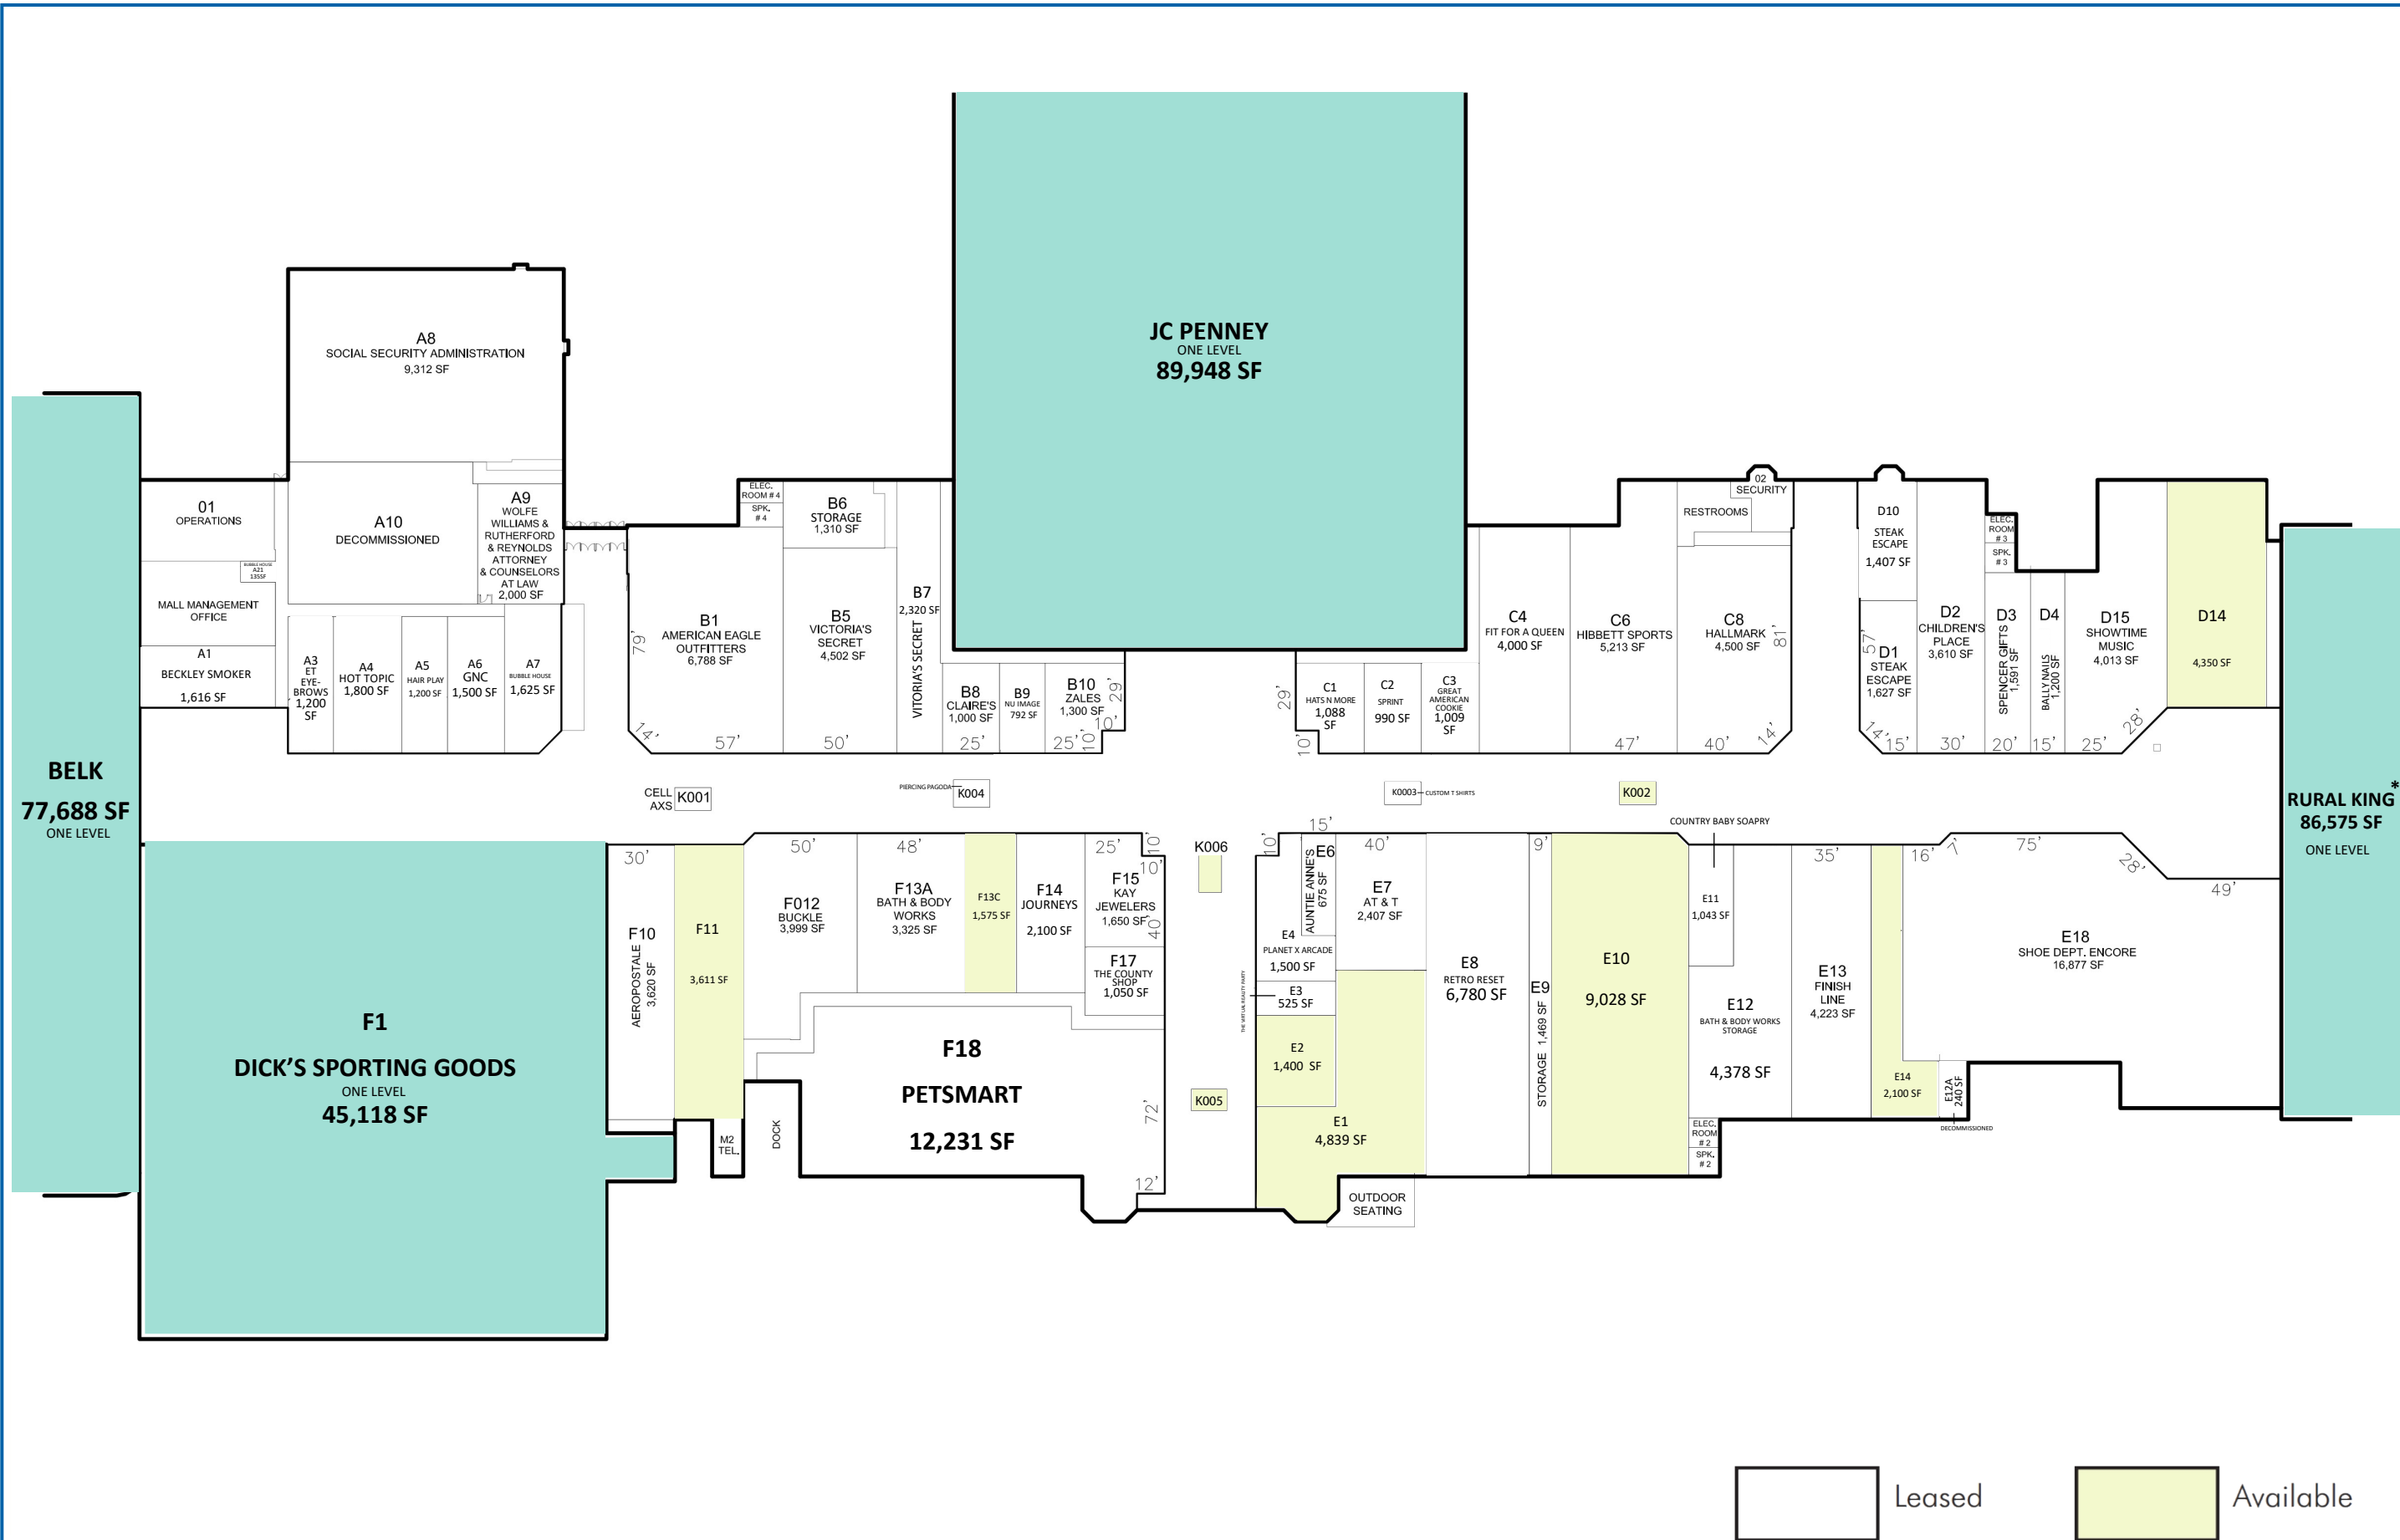

LEASING BY:

**CROSSROADS MALL
BECKLEY, WV**

2 CROSSROADS MALL

LEASE PLAN
LP

Leased Available