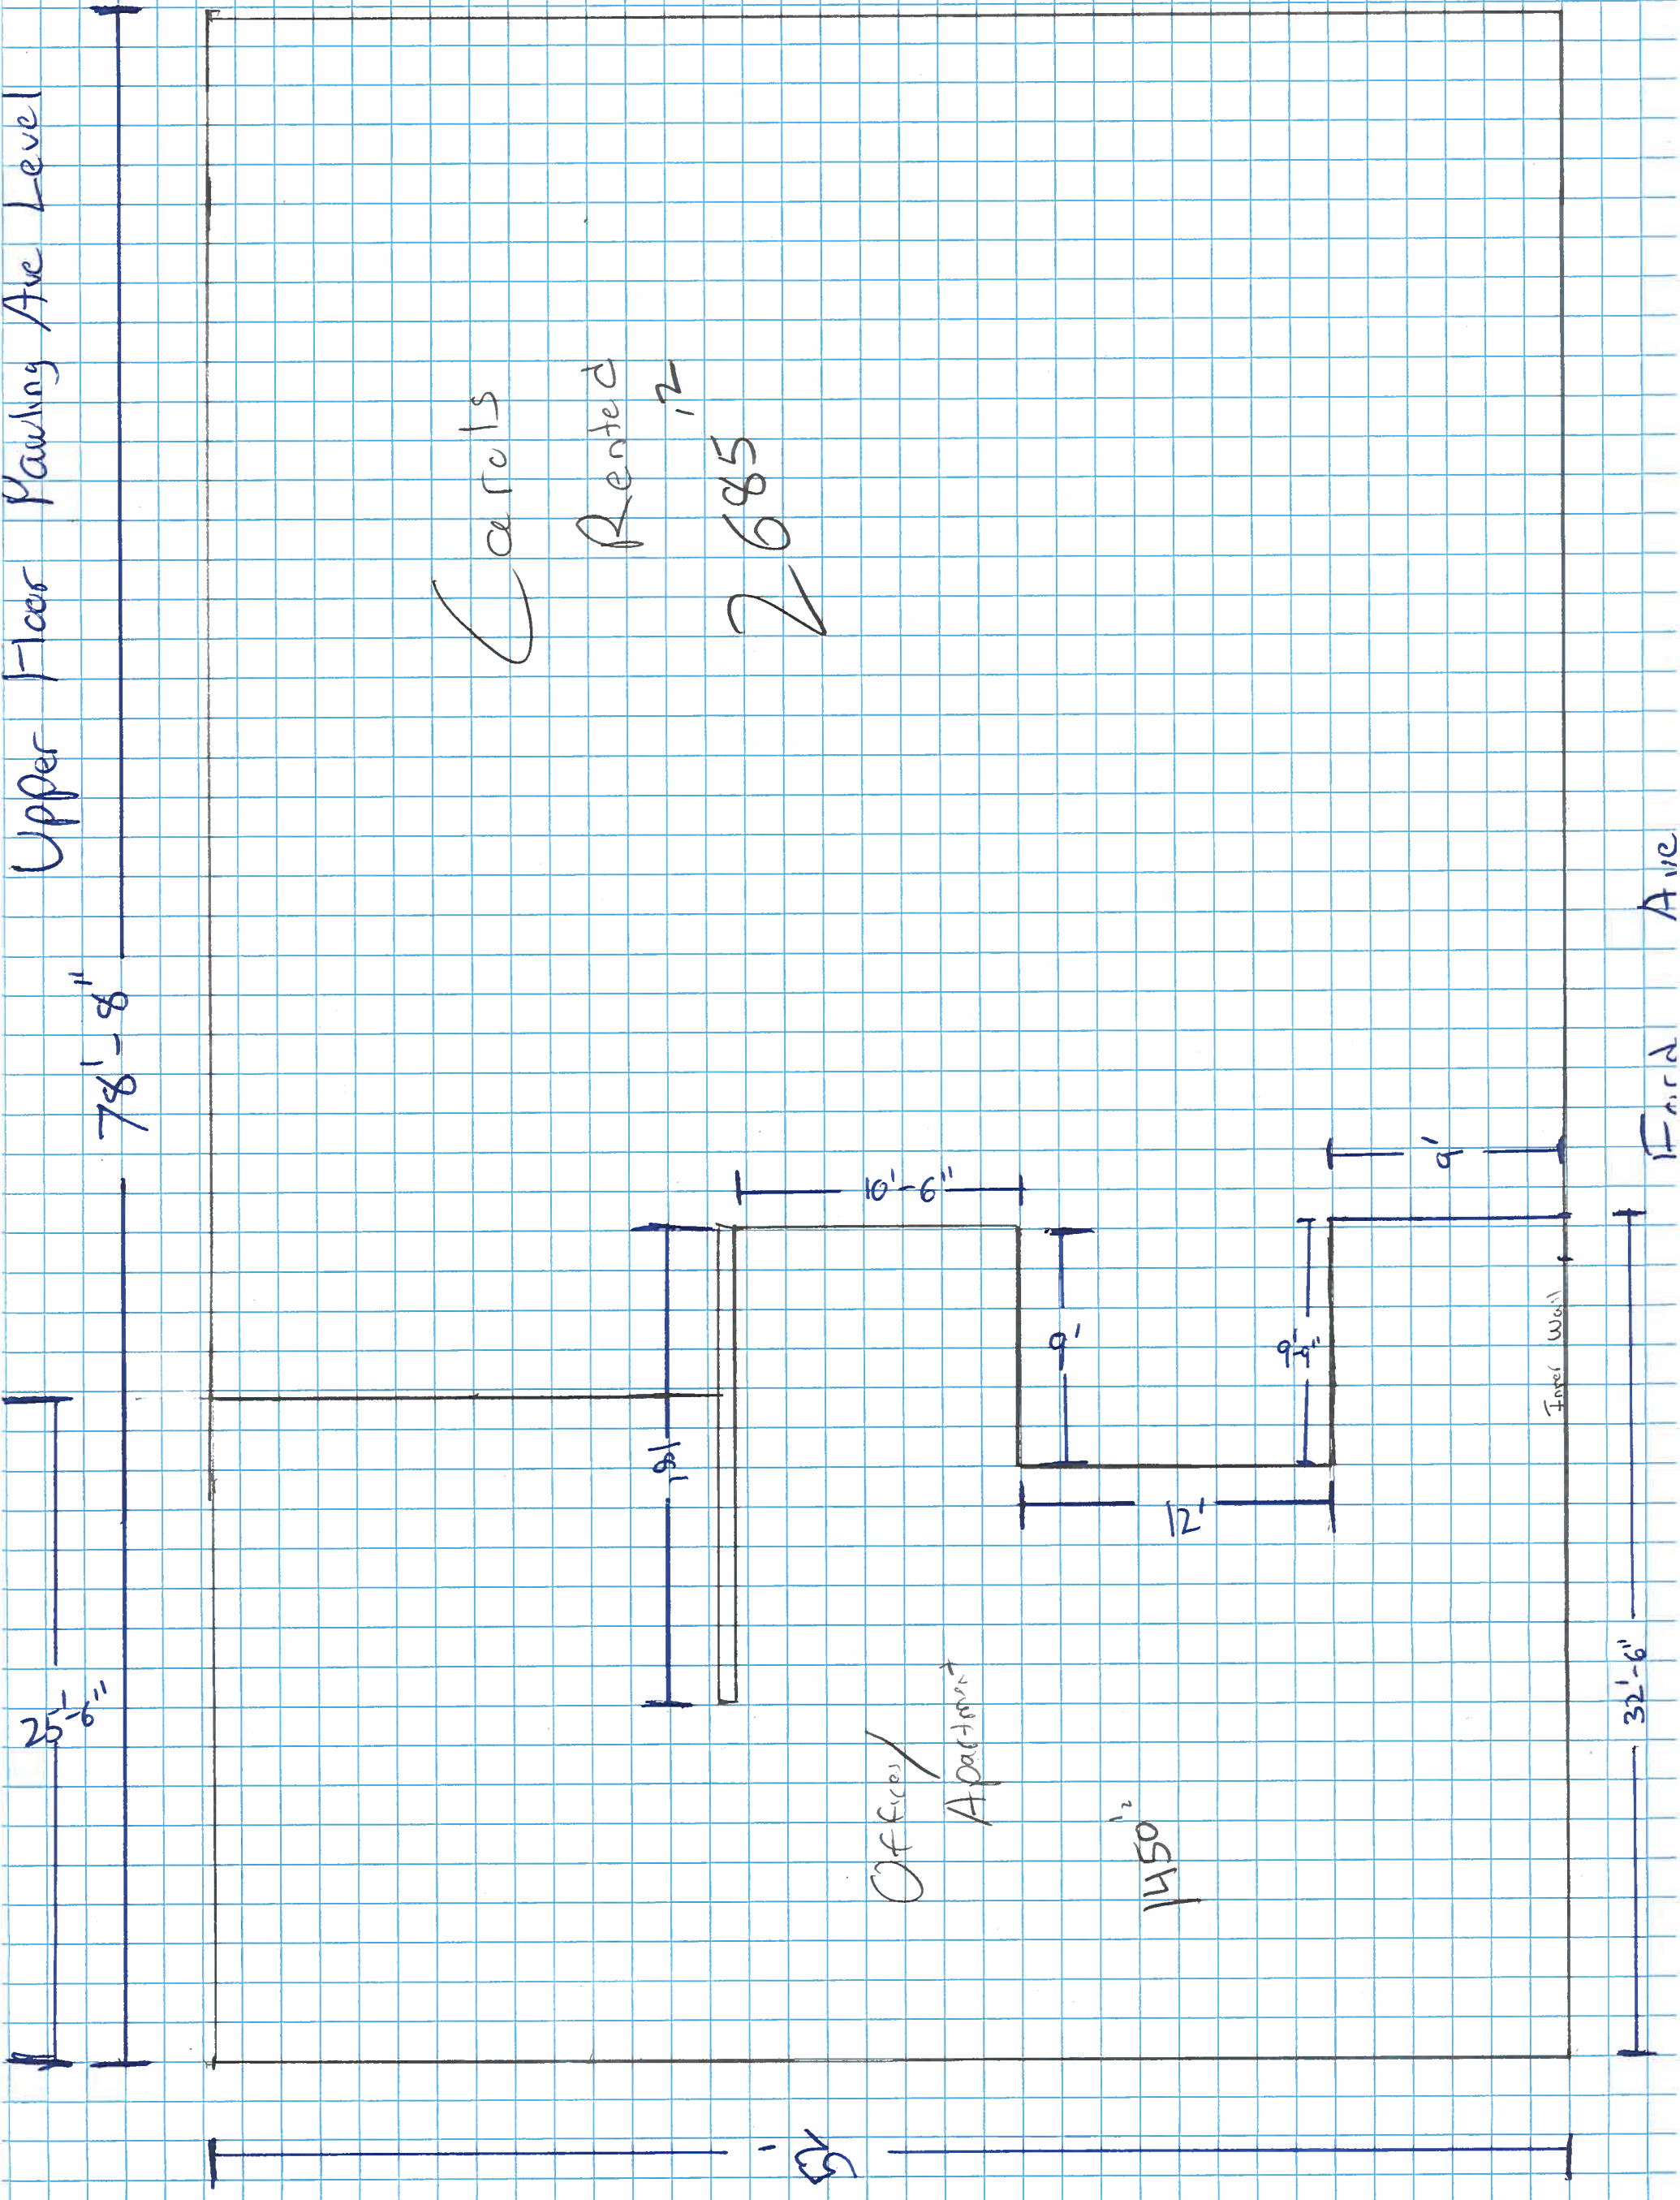

Pawling Ave

Main Floor

Ford Ave.

Pawling Ave

Upper Floor Pawling Ave Level

Carols
Rented
2685

Office
Apartment

1450

Front Wall

Ford Ave

25'-6"

78'-8"

19'-1"

10'-6"

12'

9'-1"

9'-4"

9'

32'-6"

1/6

5