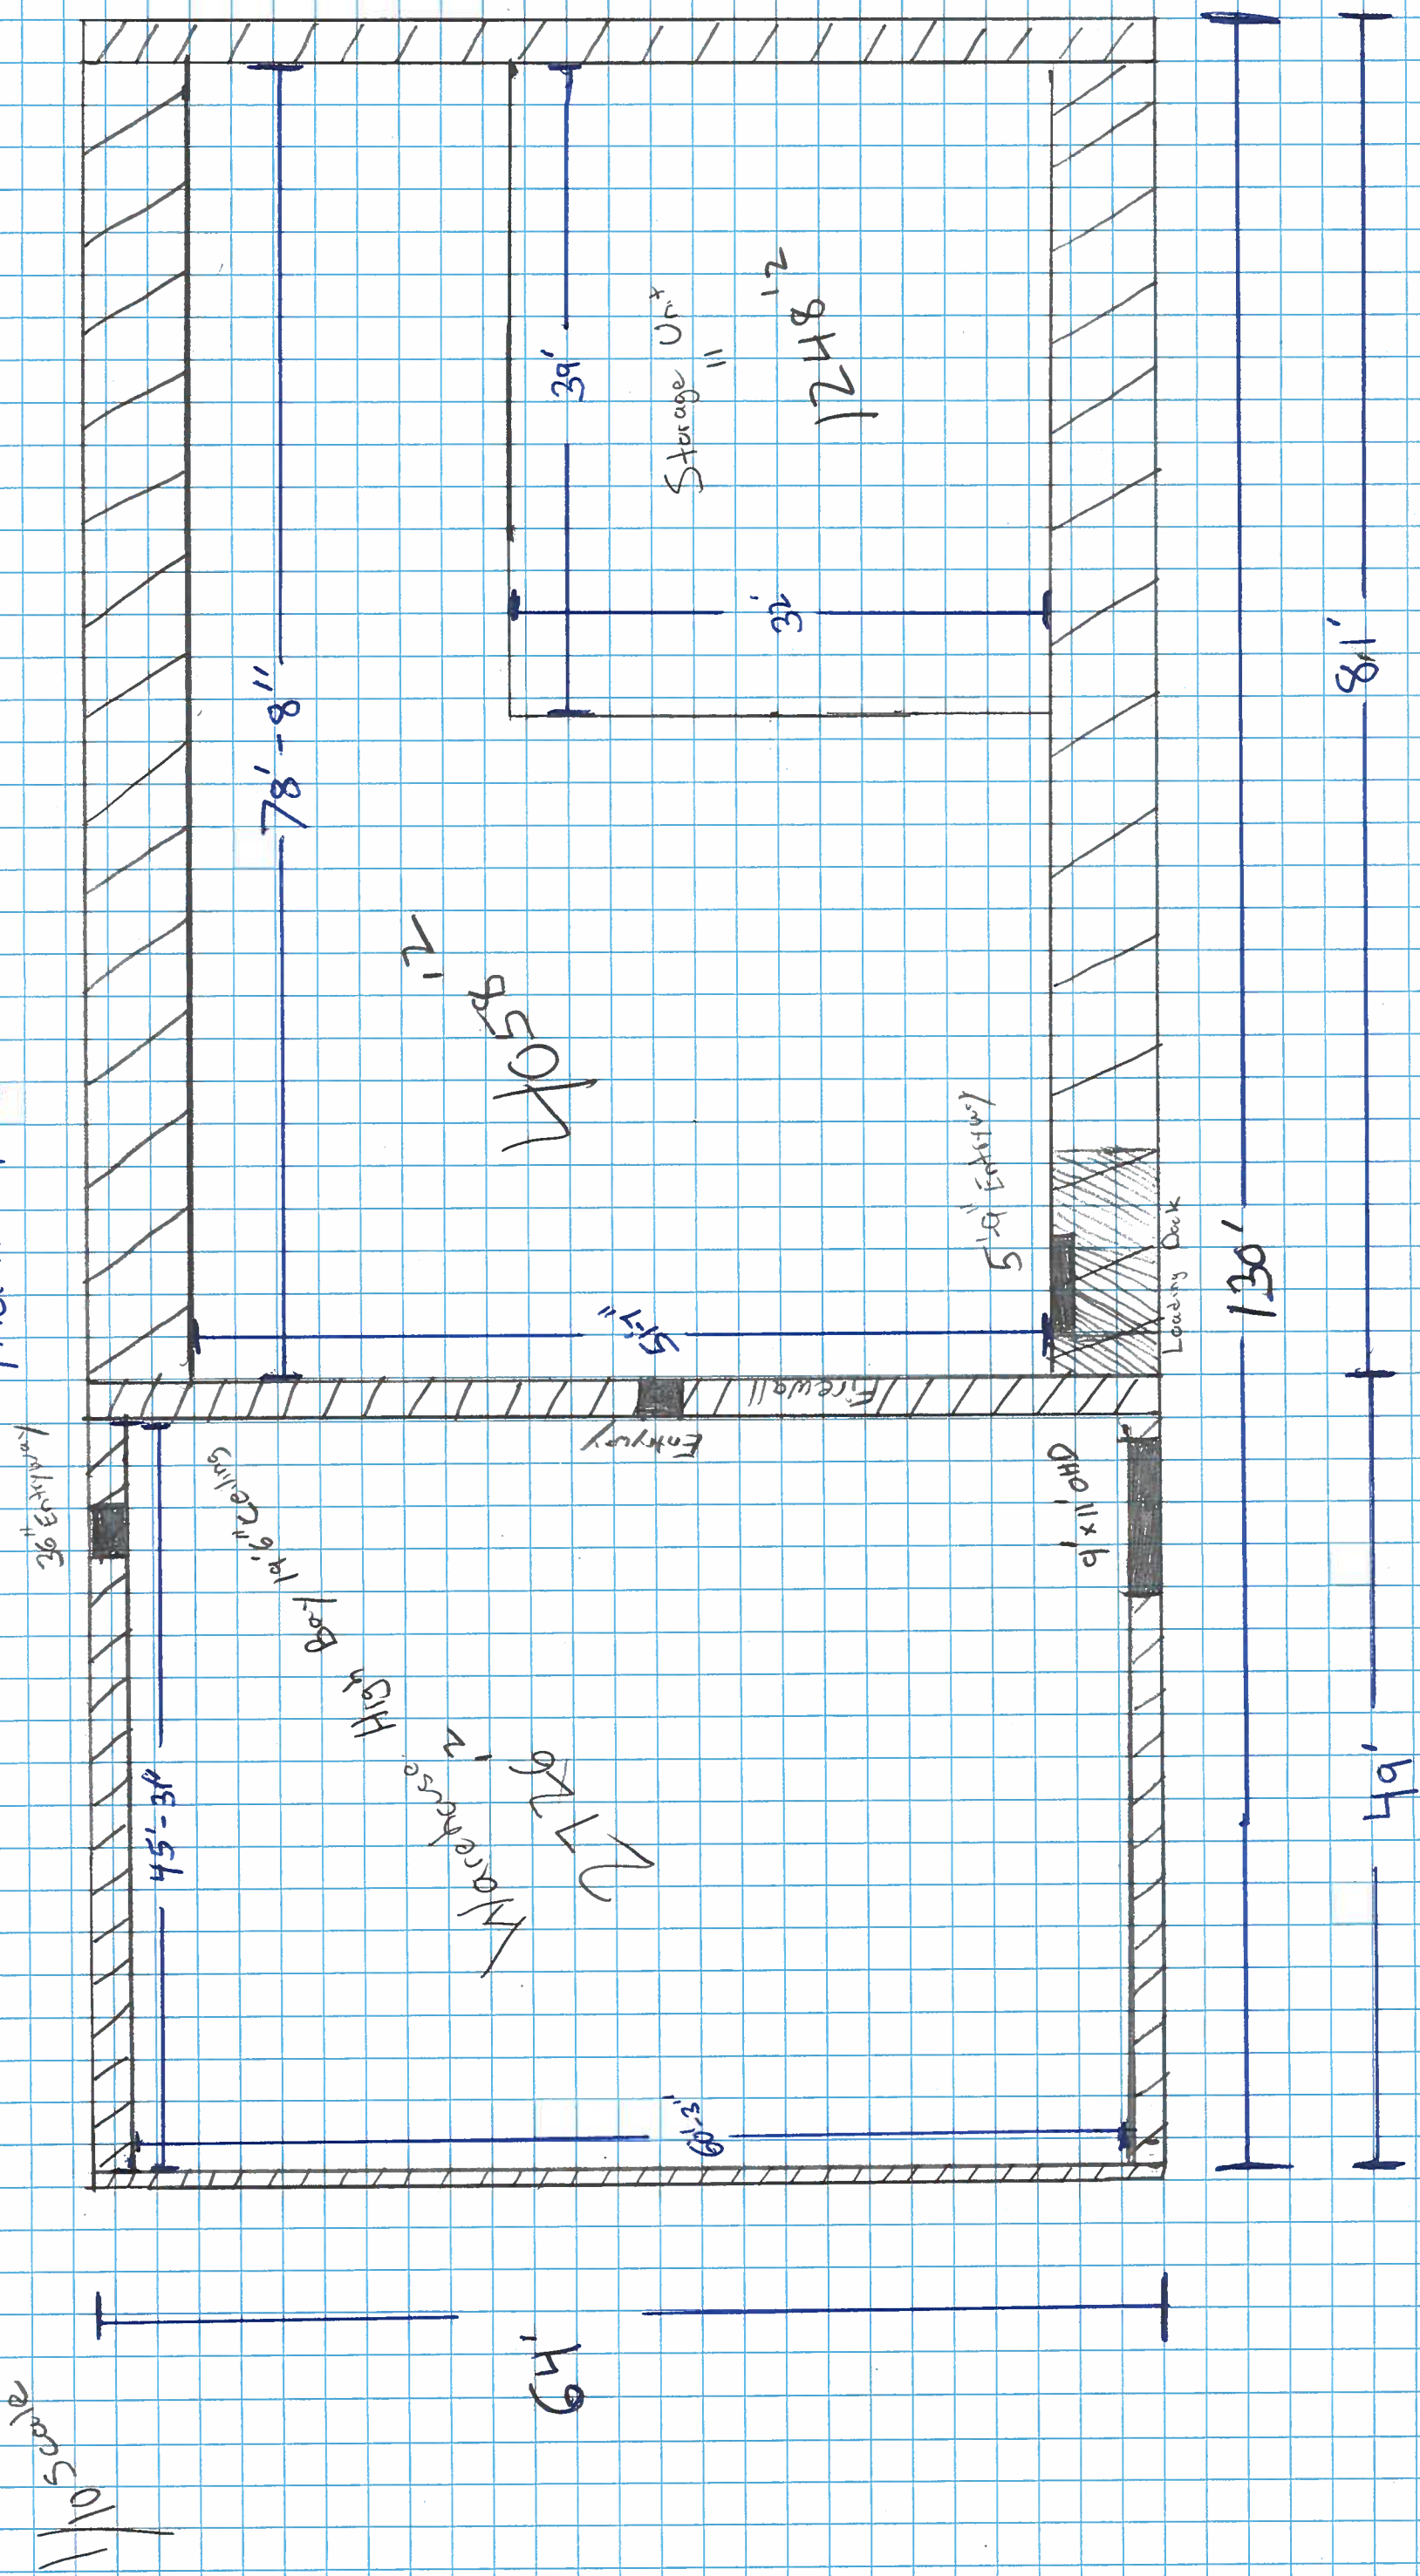

Pawling Ave

Main Floor

Ford Ave.

Pawling Ave

Upper Floor Pawling Ave Level

Carols
Rented
2685

Office
Apartment

1450

Front Wall

Ford Ave

25'-6"

78'-8"

19'-1"

10'-6"

12'

9'-1"

9'-4"

9'

32'-6"

1/6

5