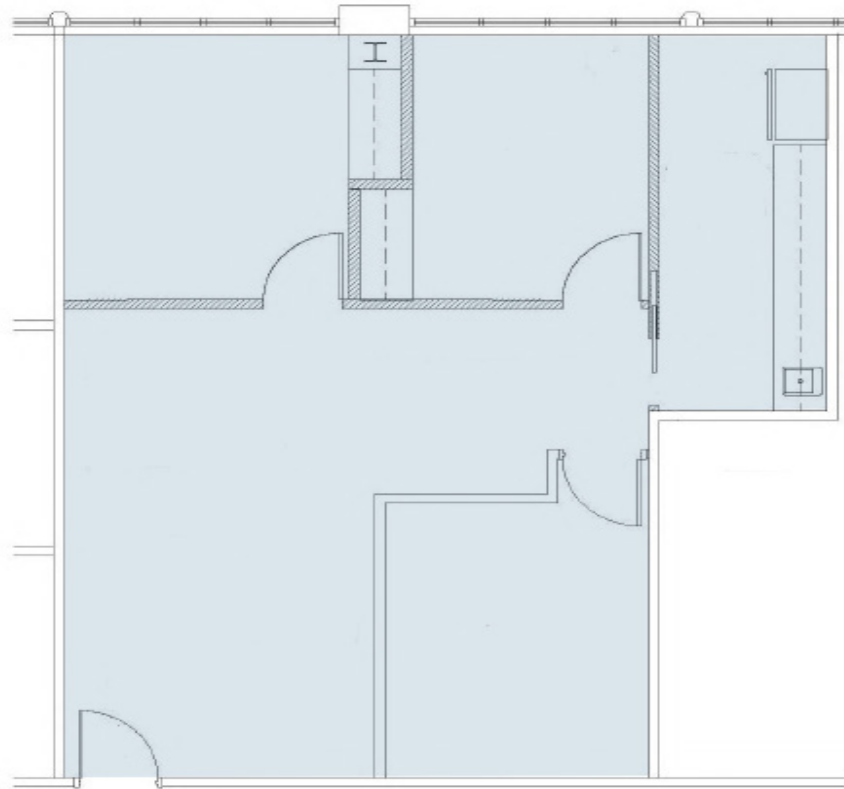

SUITE 220 | ± 1,029 SF

▶ TAKE A VIRTUAL TOUR

1520
SOUTH

CLAIRE SHEALY LOVETTE
704.607.1984 (c) | 704.926.1409 (d)
claire@beacondevelopment.com

WILLIAM MANN
901.210.3908 (c) | 919.261.7566 (d)
william@beacondevelopment.com