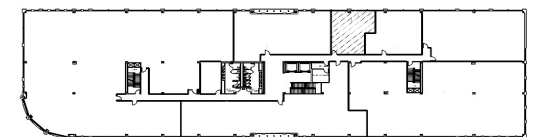

SUITE 220 | ± 1,029 SF

▶ TAKE A VIRTUAL TOUR

1520
SOUTH

CLAIRE SHEALY LOVETTE
704.607.1984 (c) | 704.926.1409 (d)
claire@beacondevelopment.com

WILLIAM MANN
901.210.3908 (c) | 919.261.7566 (d)
william@beacondevelopment.com