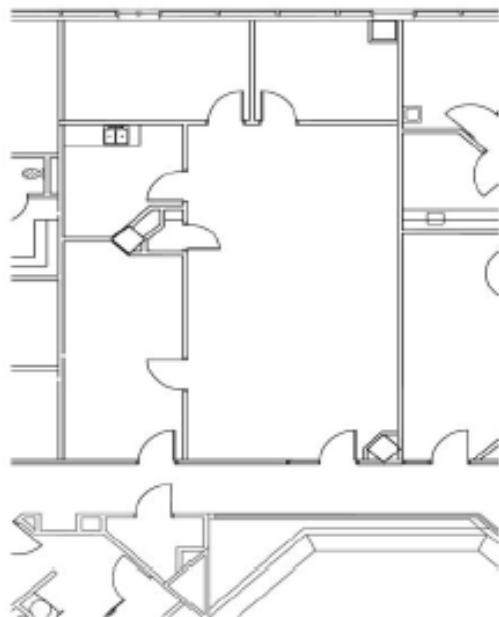

# Suite Plan

**Third Floor**

*Suite 350 - 1,499 RSF*

For Leasing Information Contact:

**Jinny Saad**

Leasing Manager

512.454.3646

[jinny.saad@lillibridge.com](mailto:jinny.saad@lillibridge.com)