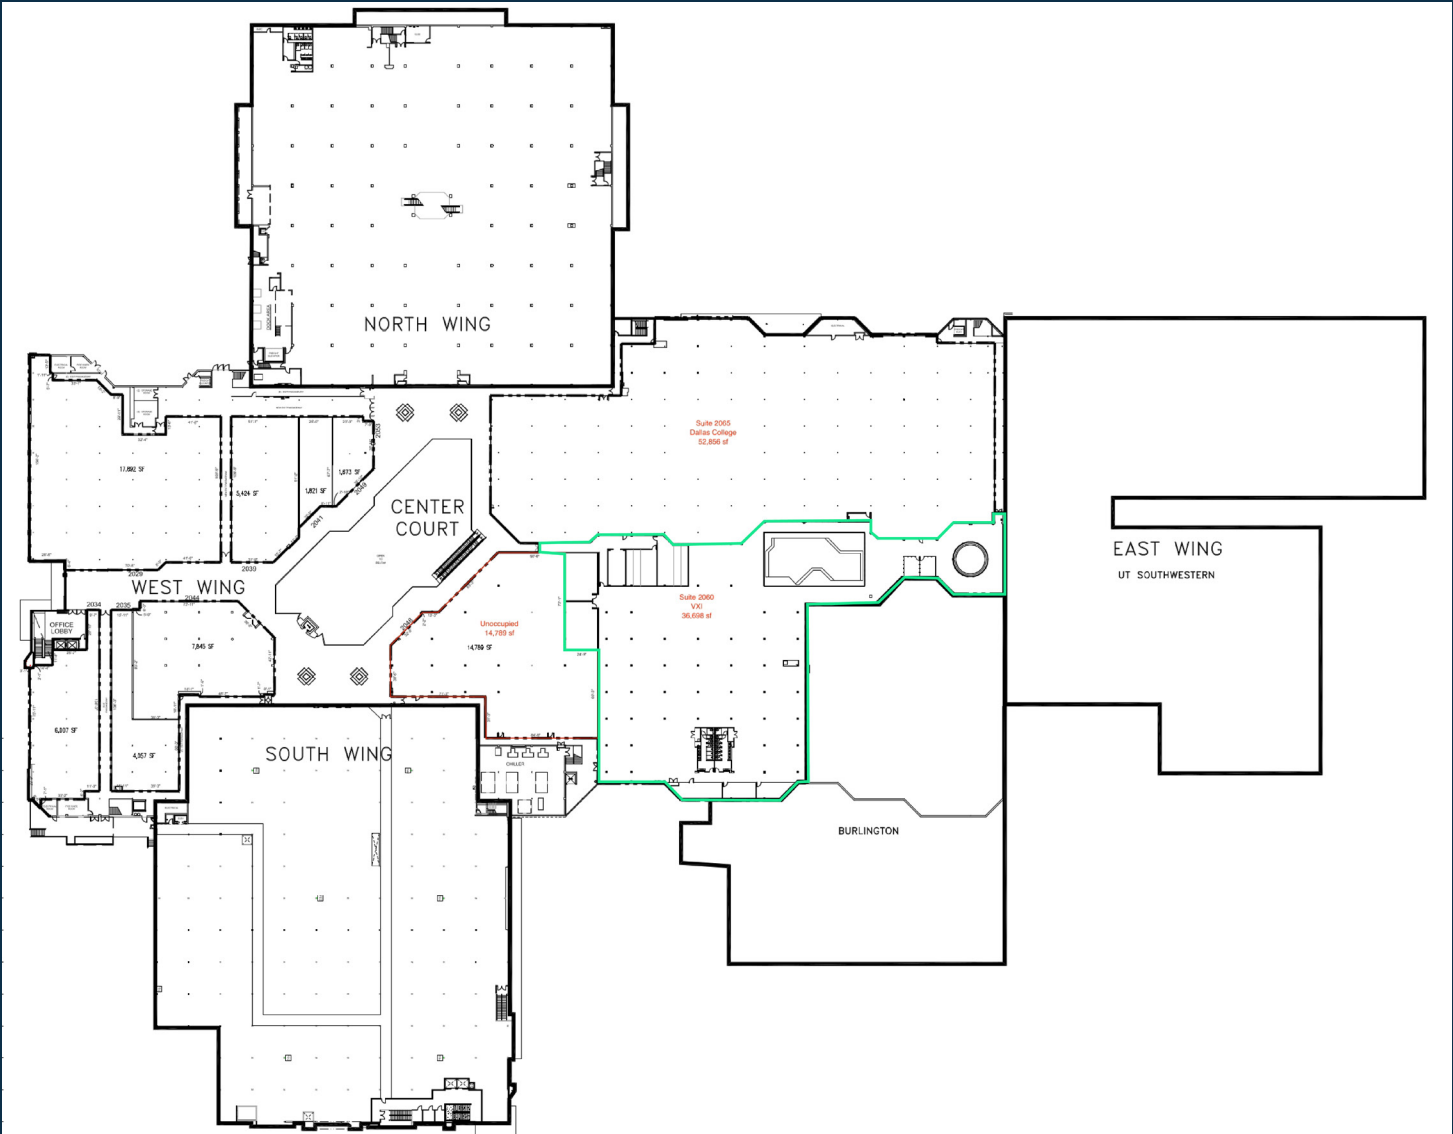

Newly Finished Out
Open Concept

Furniture Available with
Sit-Stand Desks

8.0 / 1,000 RSF

FOR SUBLEASE

Suite 2060 - 36,698 SF

CBRE

FOR SUBLEASE

THE SHOPS AT REDBIRD