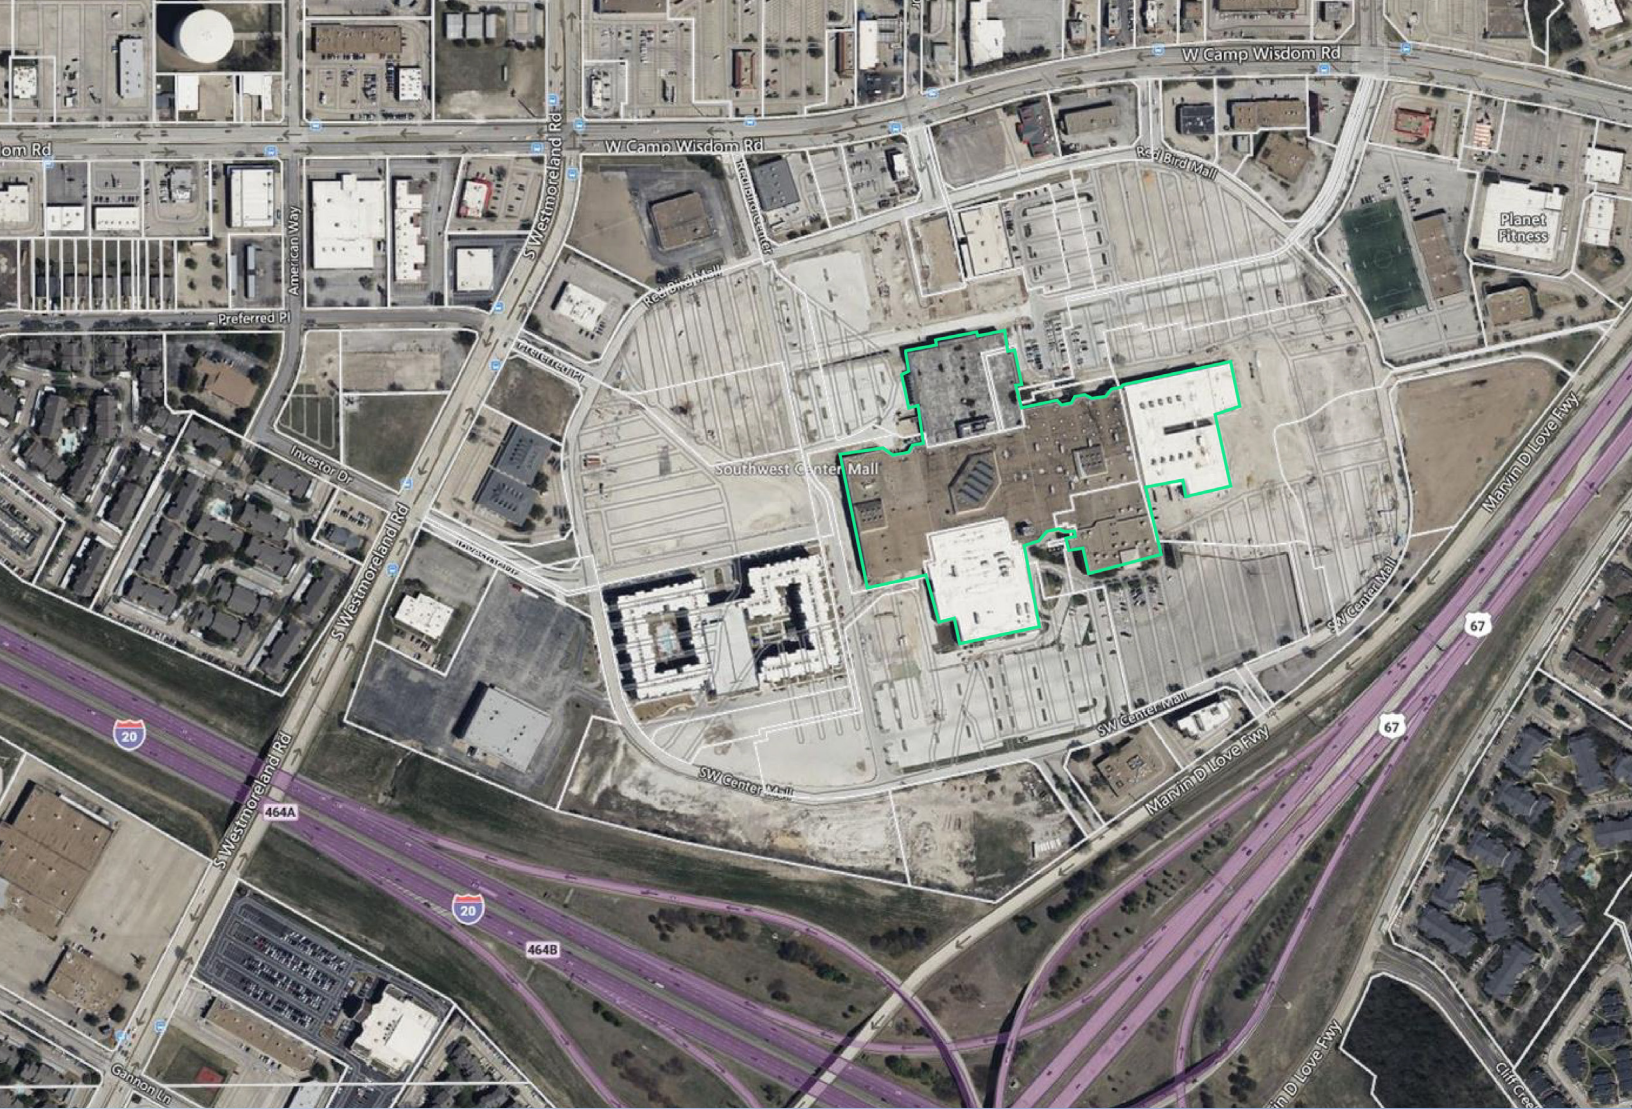

Newly Finished Out
Open Concept

Furniture Available with
Sit-Stand Desks

8.0 / 1,000 RSF

FOR SUBLEASE

Suite 2060 - 36,698 SF

CBRE

FOR SUBLEASE

THE SHOPS AT REDBIRD