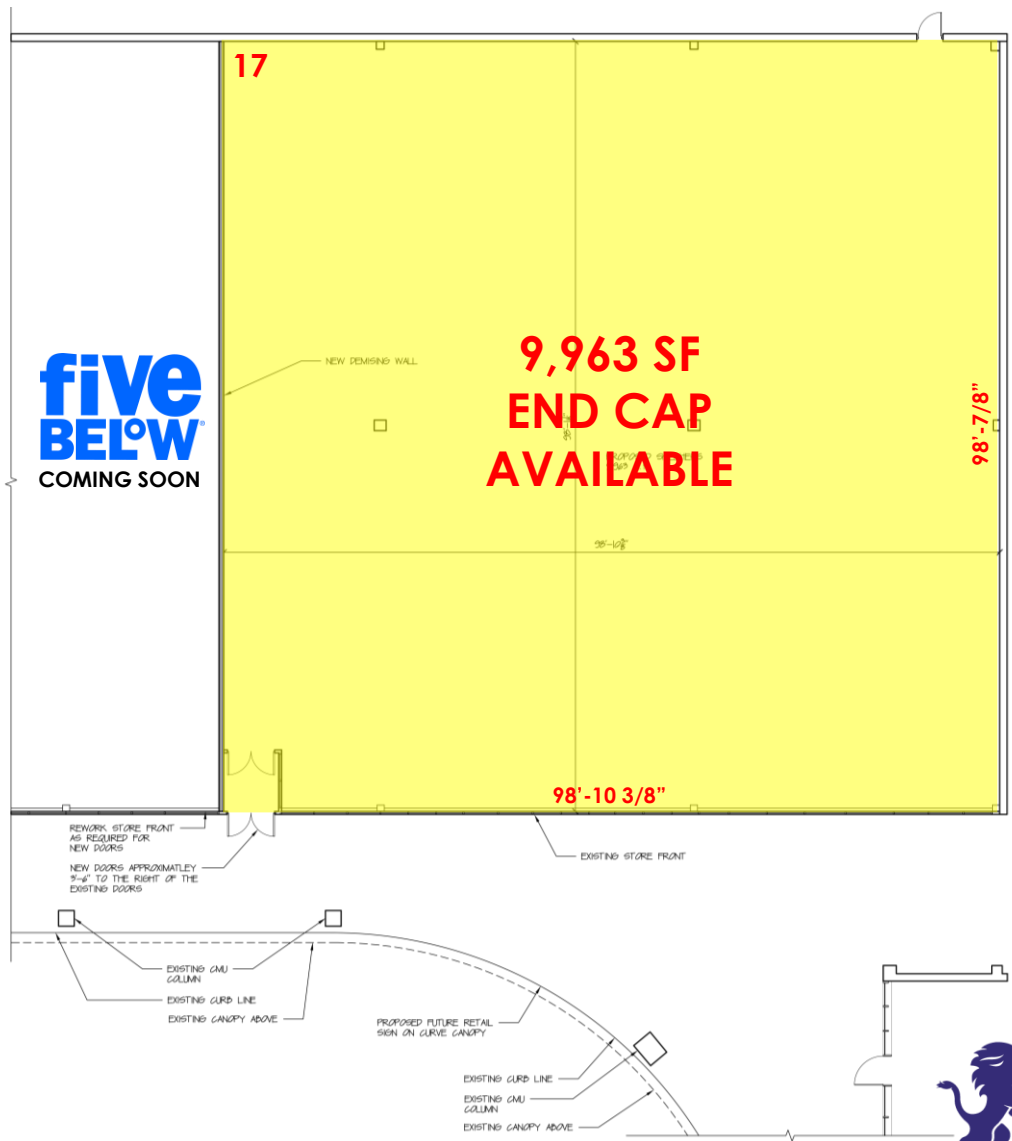

Middletown, NY

88 Dunning Road Dunning Farms Shopping Center