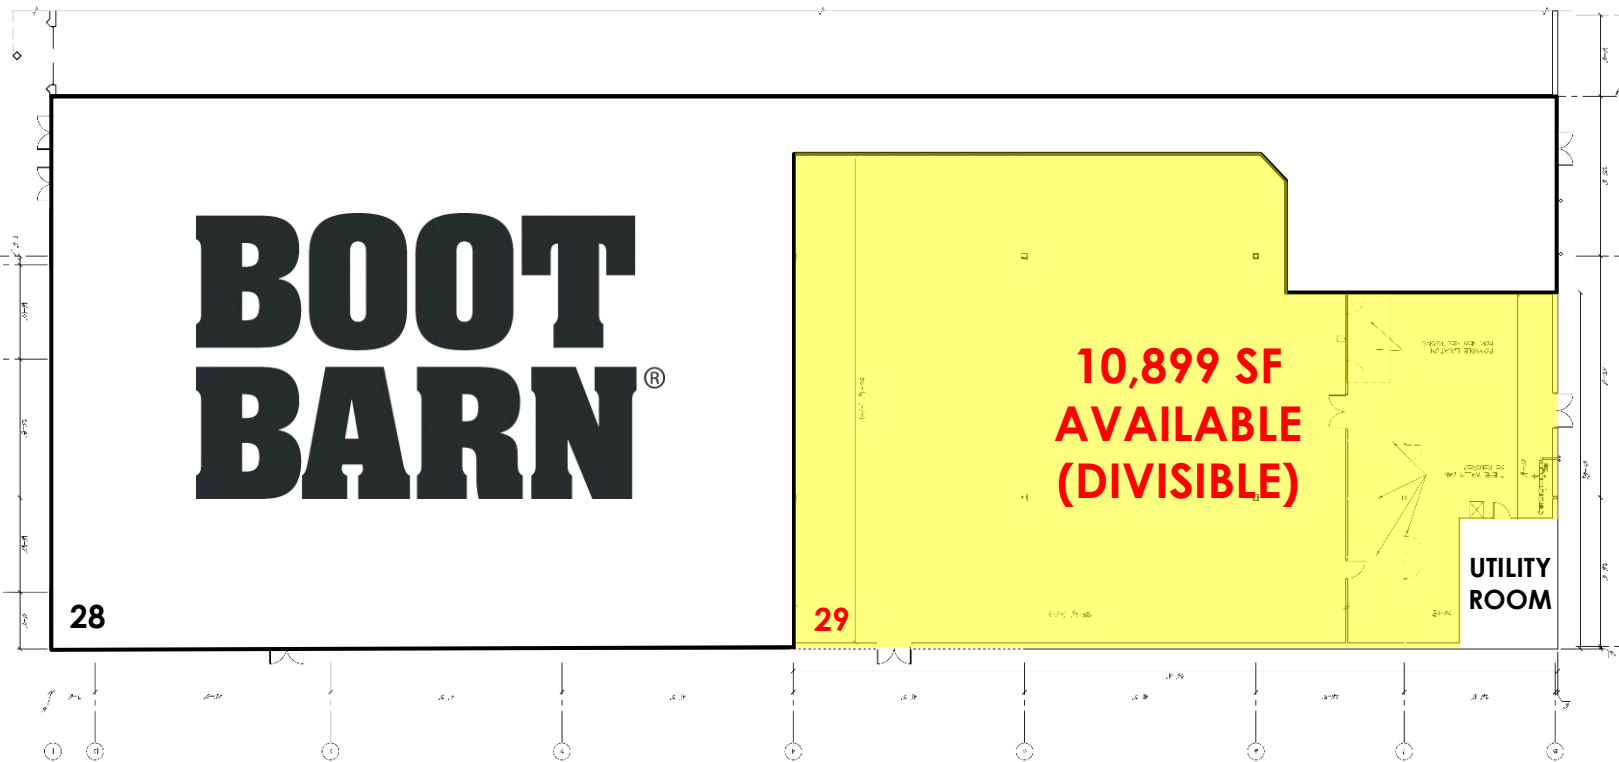

Middletown, NY

88 Dunning Road Dunning Farms Shopping Center