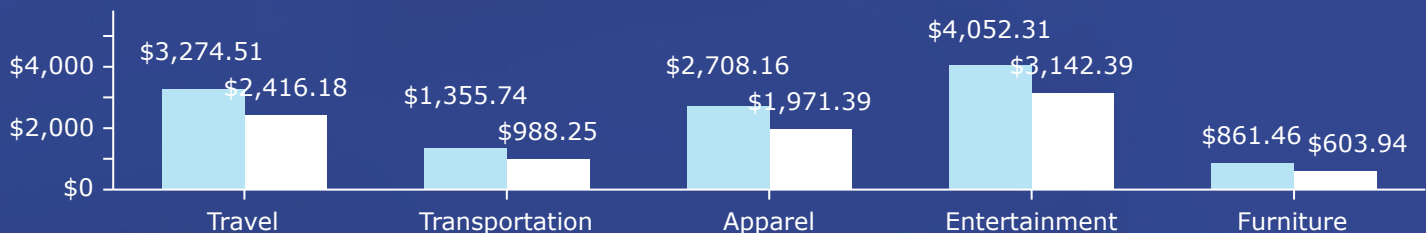

Executive Summary

1 mile radius

Dominant tapestry segment

Up and Coming Families

KEY FACTS

KEY SPENDING FACTS

● Series 1 ● 12101 (Pasco County)

Executive Summary

2 mile radius

Dominant tapestry segment

Up and Coming Families

KEY FACTS

KEY SPENDING FACTS

Executive Summary

3 mile radius

Dominant tapestry segment

Up and Coming Families

KEY FACTS

KEY SPENDING FACTS