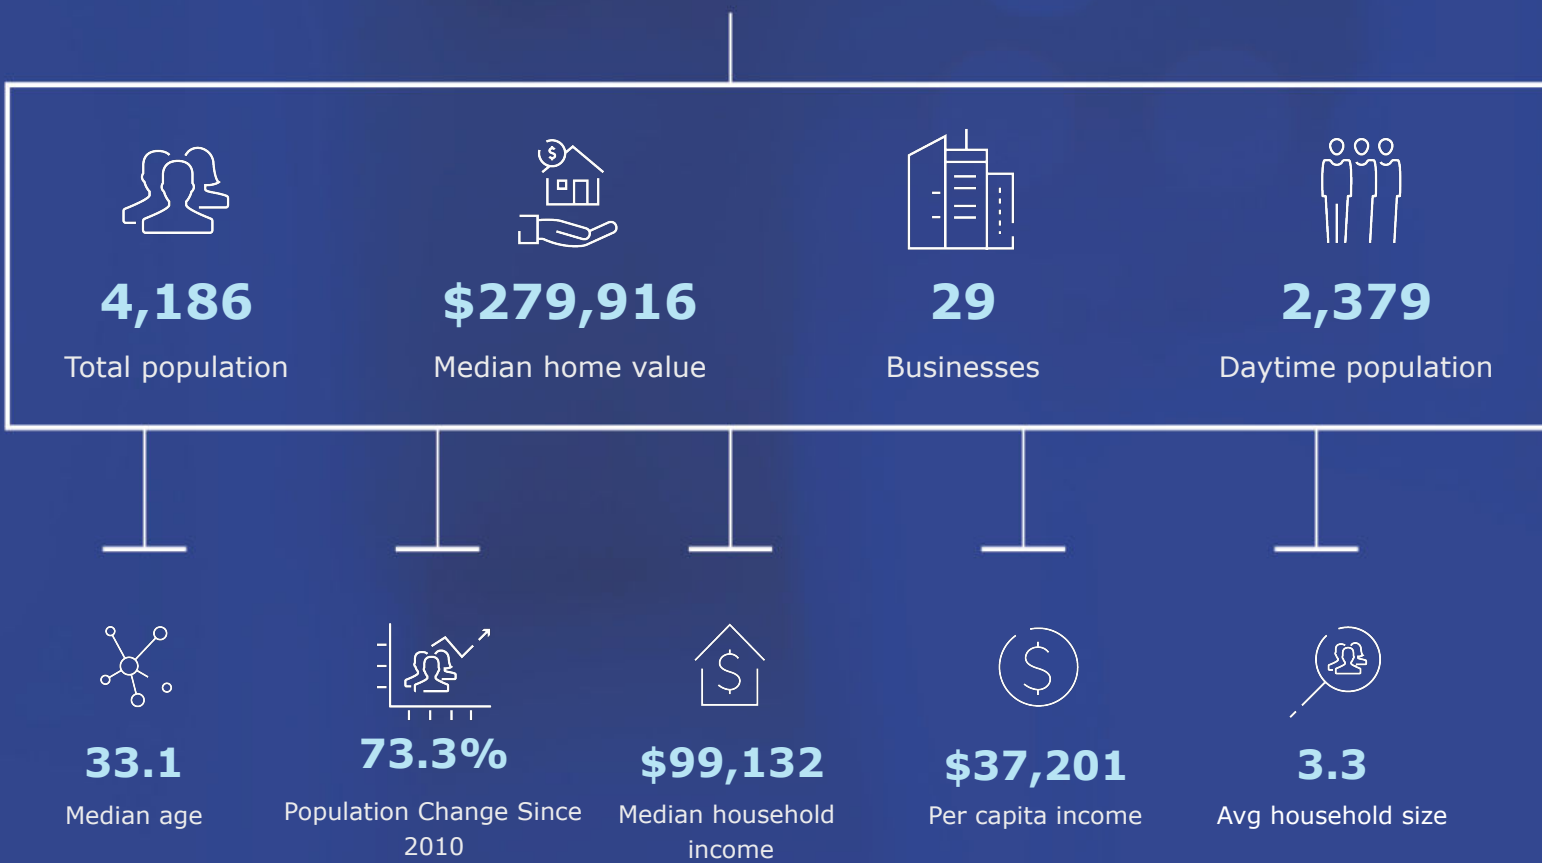

Executive Summary

1 mile radius

Dominant tapestry segment

Up and Coming Families

KEY FACTS

KEY SPENDING FACTS

● Series 1 ● 12101 (Pasco County)

Executive Summary

2 mile radius

Dominant tapestry segment

Up and Coming Families

KEY FACTS

KEY SPENDING FACTS

Executive Summary

3 mile radius

Dominant tapestry segment

Up and Coming Families

KEY FACTS

KEY SPENDING FACTS