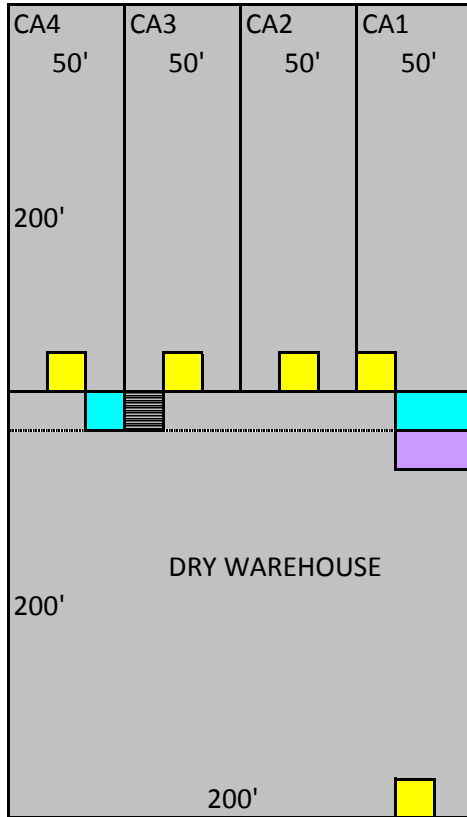

**JEFFERSON STORAGE  
BASEMENT LEVEL ROOMS**

**471 Cold Storage Road  
Charles Town, WV 25414**

LEGEND	
	ROLL UP DOOR
	RAMP TO GROUND LEVEL
	GAS HOUSE EQUIP
	STAIR CASE

FRUIT CAPACITY	
CA ROOM 1	39400
CA ROOM 2	34700
CA ROOM 3	34900
CA ROOM 4	39600