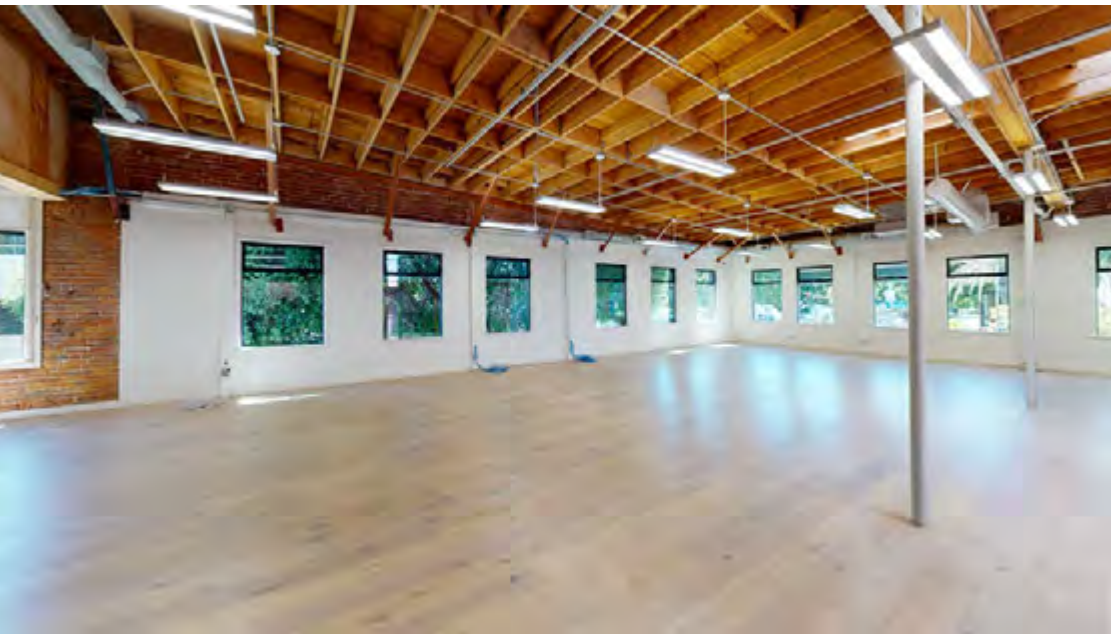

Clock Tower Suite
Suite 200 8,166 rsf

204 Santa Monica Blvd.
Santa Monica, CA 90401

Steaven Jones Development Company, Inc.
12381 Wilshire Boulevard, Suite 201 Los Angeles, CA 90025