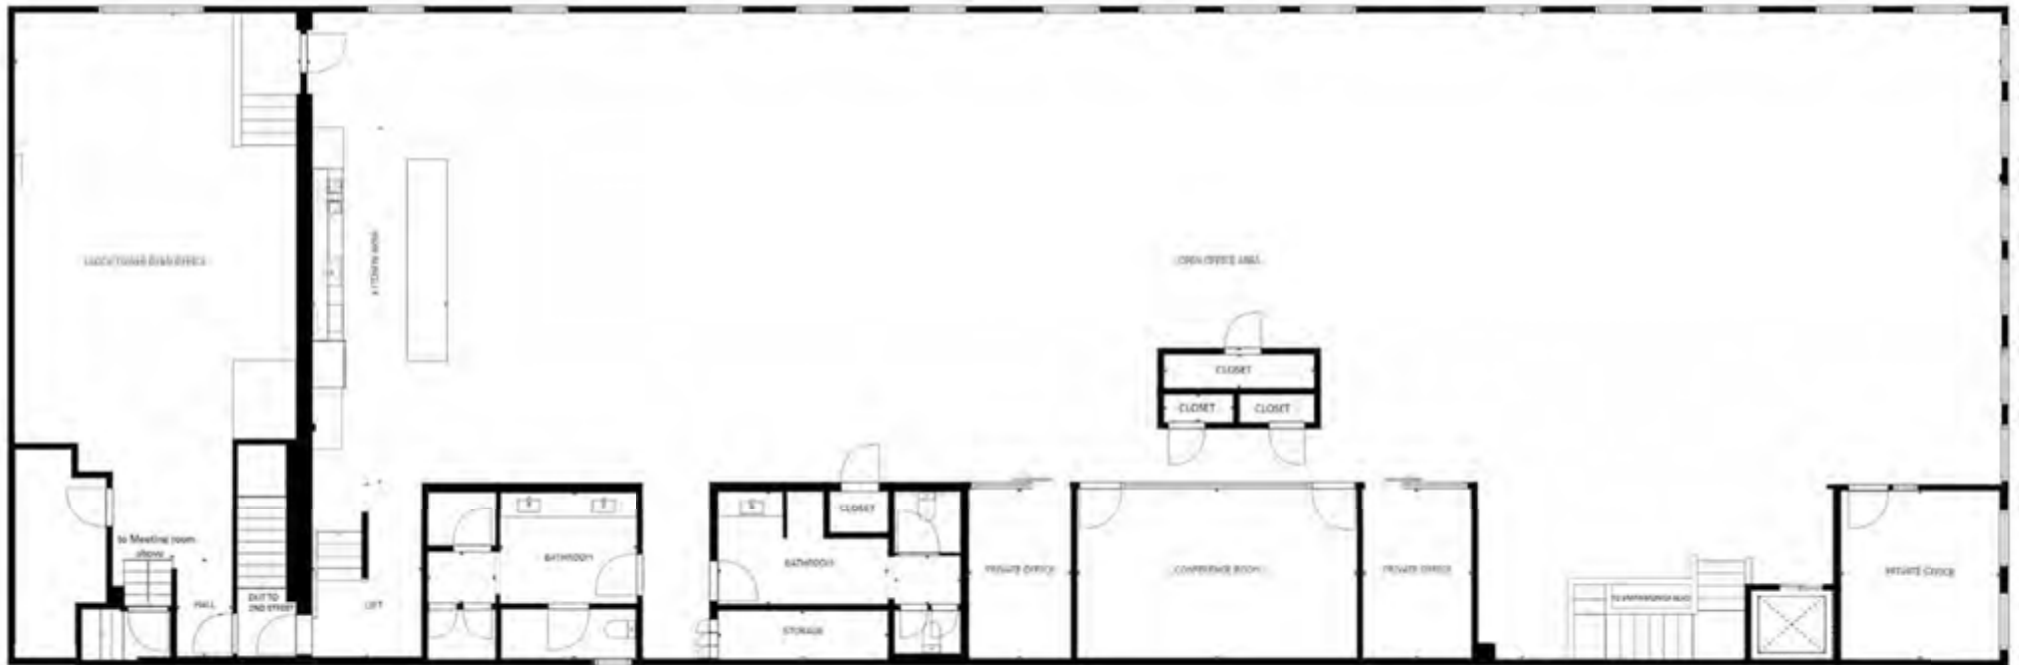

FLOOR PLAN

Click on the floor plan below to
take the iStream 360 Tour of The
Clock Tour Suite